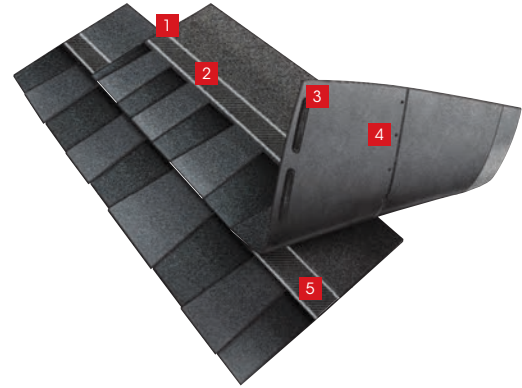

Reinforcing the Common Bond

The new LayerLock™ Technology powers the industry's widest nailing zone and the first wind warranty with no maximum wind speed limitation.¹

LayerLock™ Technology

Benefits:

- Timberline® Shingles with LayerLock™ Technology are engineered for the best possible installation.
- **LayerLock™ Technology** mechanically fuses the common bond between overlapping shingle layers.
- Our legendary **Dura Grip™** sealant pairs with the smooth microgranule surface of the StrikeZone™ nailing area for fast tack. Then, an asphalt-to-asphalt monolithic bond cures for durability, strength, and exceptional wind uplift performance.
- The added strength at the common bond powers the **StrikeZone™** — The industry's widest nailing area.
- **Up to 99.9% nailing accuracy** — The StrikeZone™ nailing area is so easy to hit that a roofer placed 999 out of 1,000 nails correctly in our tests.²
- **Up to 30% faster nail fastening** thanks to the industry's largest nail zone.²
- **WindProven™ Limited Wind Warranty** — When installed with the required combination of GAF Accessories, Timberline® Shingles with LayerLock™ Technology are eligible for an industry first: a wind warranty with no maximum wind speed limitation.¹

Product details:

1. Alignment guide
2. StrikeZone™ Nailing Area
3. Dura Grip™ Adhesive
4. LayerLock™ Technology
5. Smooth microgranule surface

¹ 15-year WindProven™ limited wind warranty on Timberline® Shingles with LayerLock™ Technology requires the use of GAF starter strips, roof deck protection, ridge cap shingles, and leak barrier or attic ventilation. See *GAF Roofing System Limited Warranty* for complete coverage and restrictions. Visit gaf.com/LRS for qualifying GAF products.