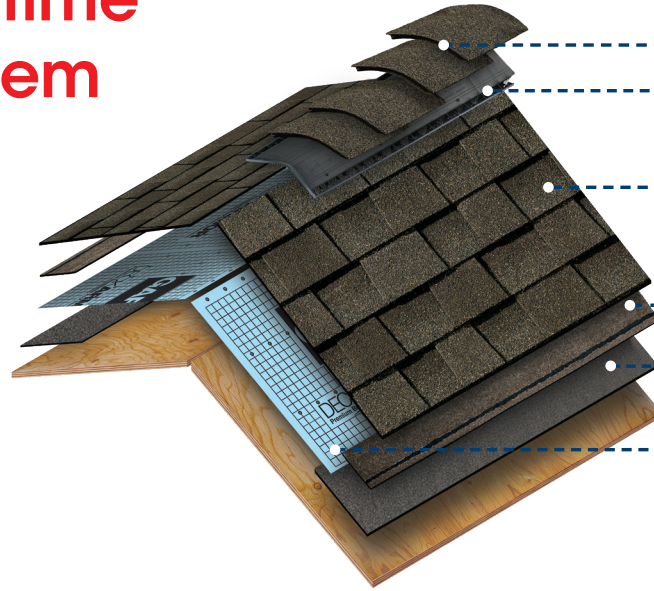

The GAF Lifetime* Roofing System

- Ridge Cap Shingles**
The finishing touch that helps defend against leaks at the hips and ridges
- Cobra® Attic Ventilation**
Helps reduce attic moisture and heat
- Lifetime® Shingles**
Beautify & protect for years to come
- Starter Strip Shingles**
Helps guard against shingle blow-offs
- Leak Barrier**
Helps prevent leaks caused by wind-driven rain and ice dams
- Roof Deck Protection**
Helps shield the roof deck from moisture infiltration