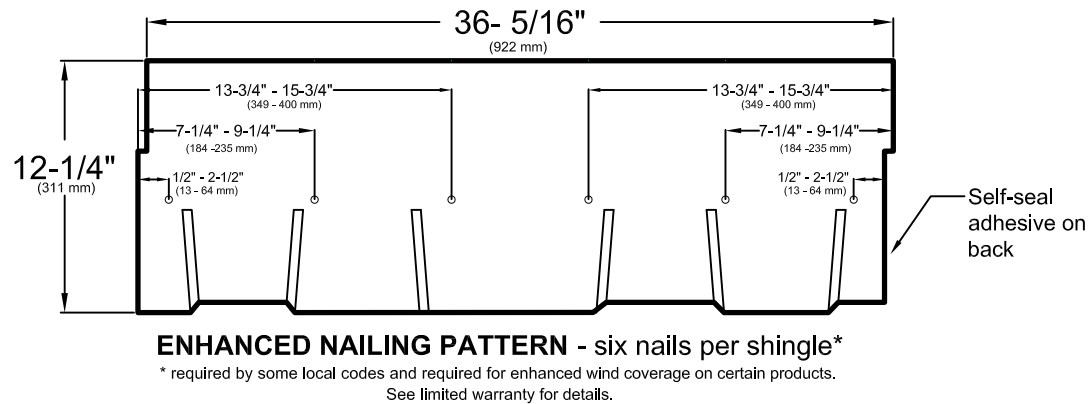

These shingles **MUST** be nailed a nominal 5-1/2" (140 mm) from bottom of the long tabs as shown. Nails must not be exposed.

NOTE: Shingles shown in drawings are one of 6 different design patterns that will be found in this package.

DETAIL NUMBER

03

DETAIL REFERENCE

SS-GWD