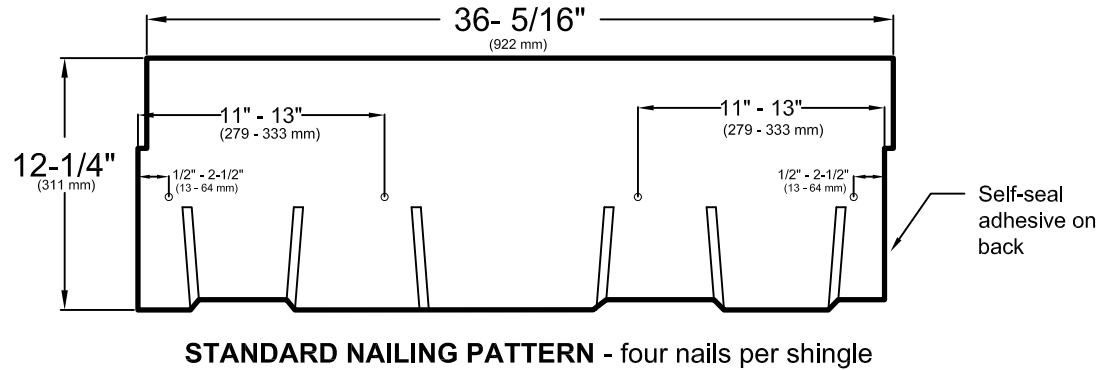

These shingles **MUST** be nailed a nominal 5-1/2" (140 mm) from bottom of the long tabs as shown. Nails must not be exposed.

NOTE: Shingles shown in drawings are one of 6 different design patterns that will be found in this package.