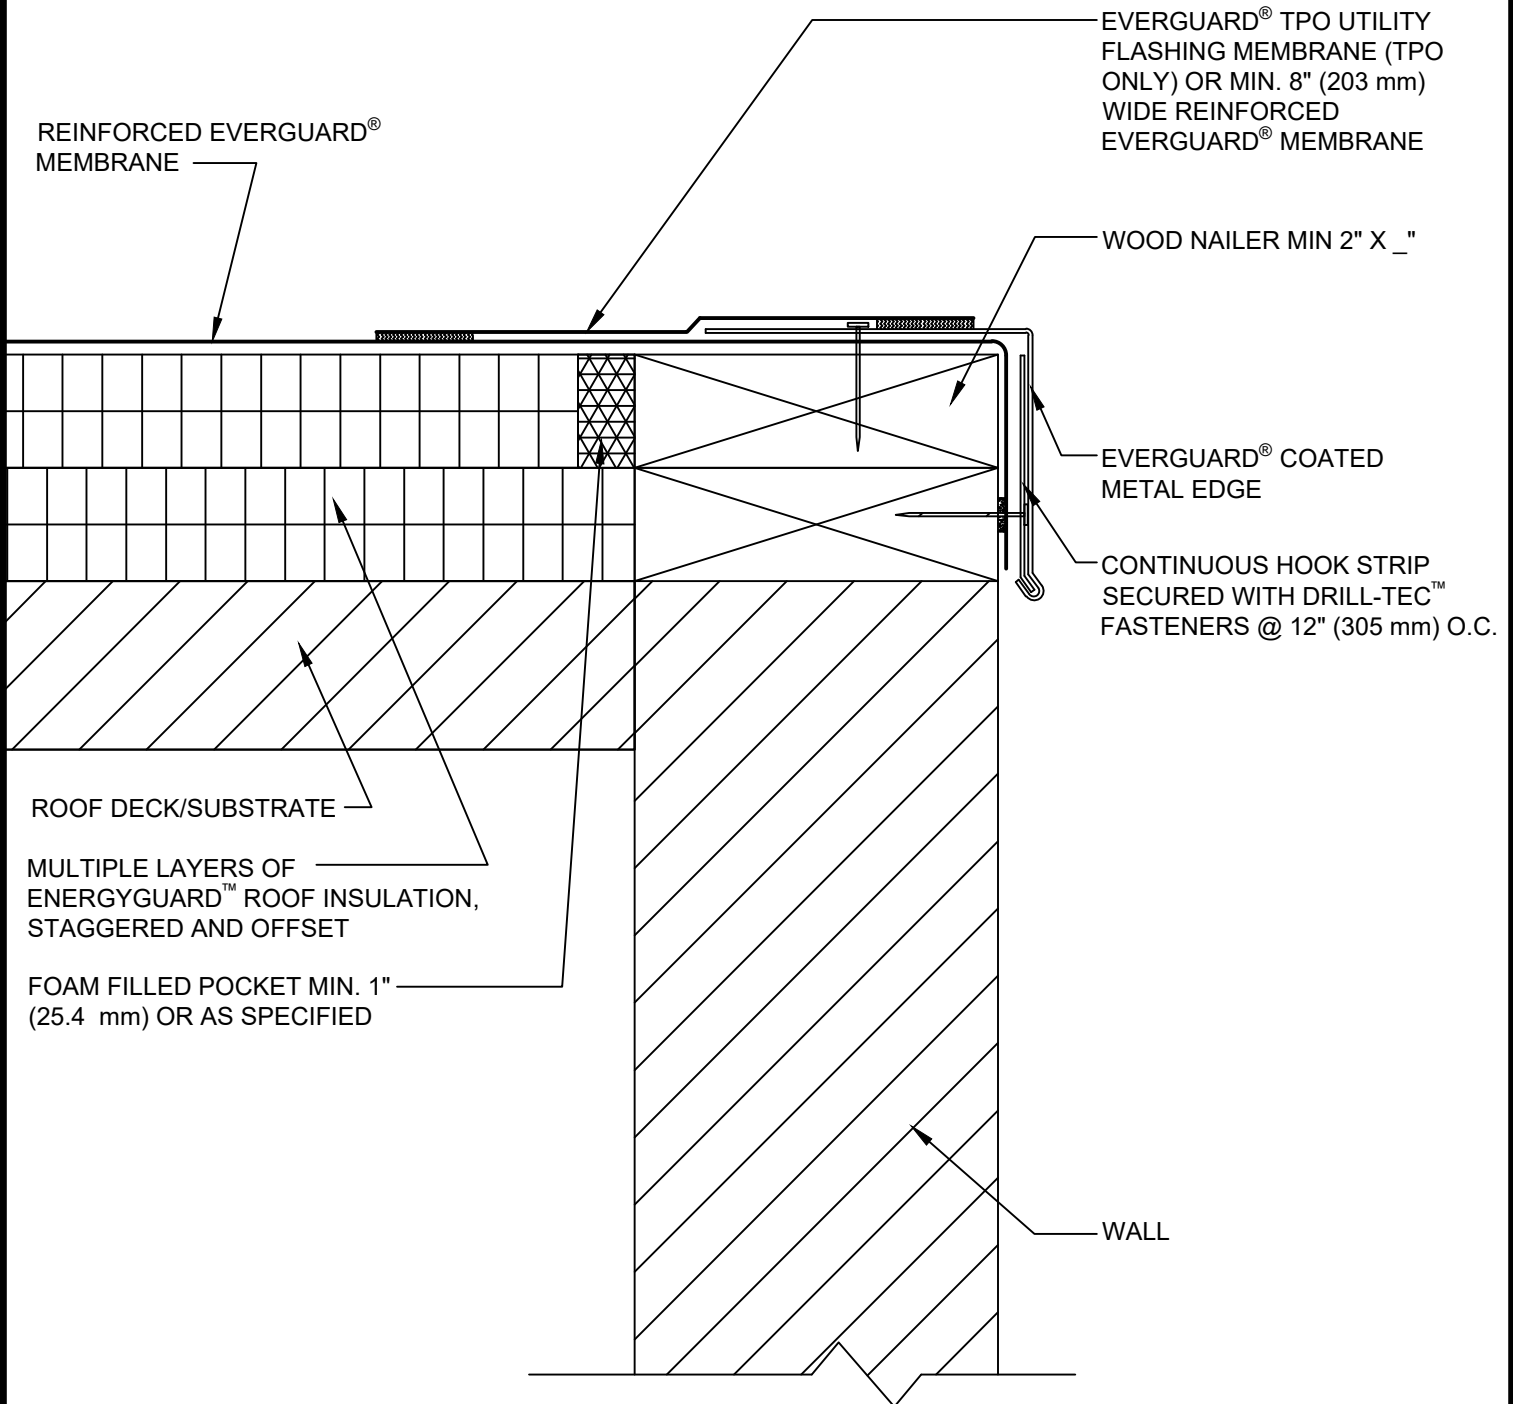

**SINGLE-PLY: TPO & PVC 60-80 mil membranes**

<b>GAF</b>	<b>COATED METAL ROOF EDGE</b>			<b>LEGEND</b>	
	DRAWING #	THIS DETAIL APPLIES TO:	ISSUE / REVISION DATE	SCALE	HEAT-WELDED
201A	ADHERED SYSTEMS MECHANICALLY ATTACHED SYSTEMS RHINOBOND® SYSTEMS	11/30/20	N.T.S.	EVERGUARD® WATER-BLOCK	