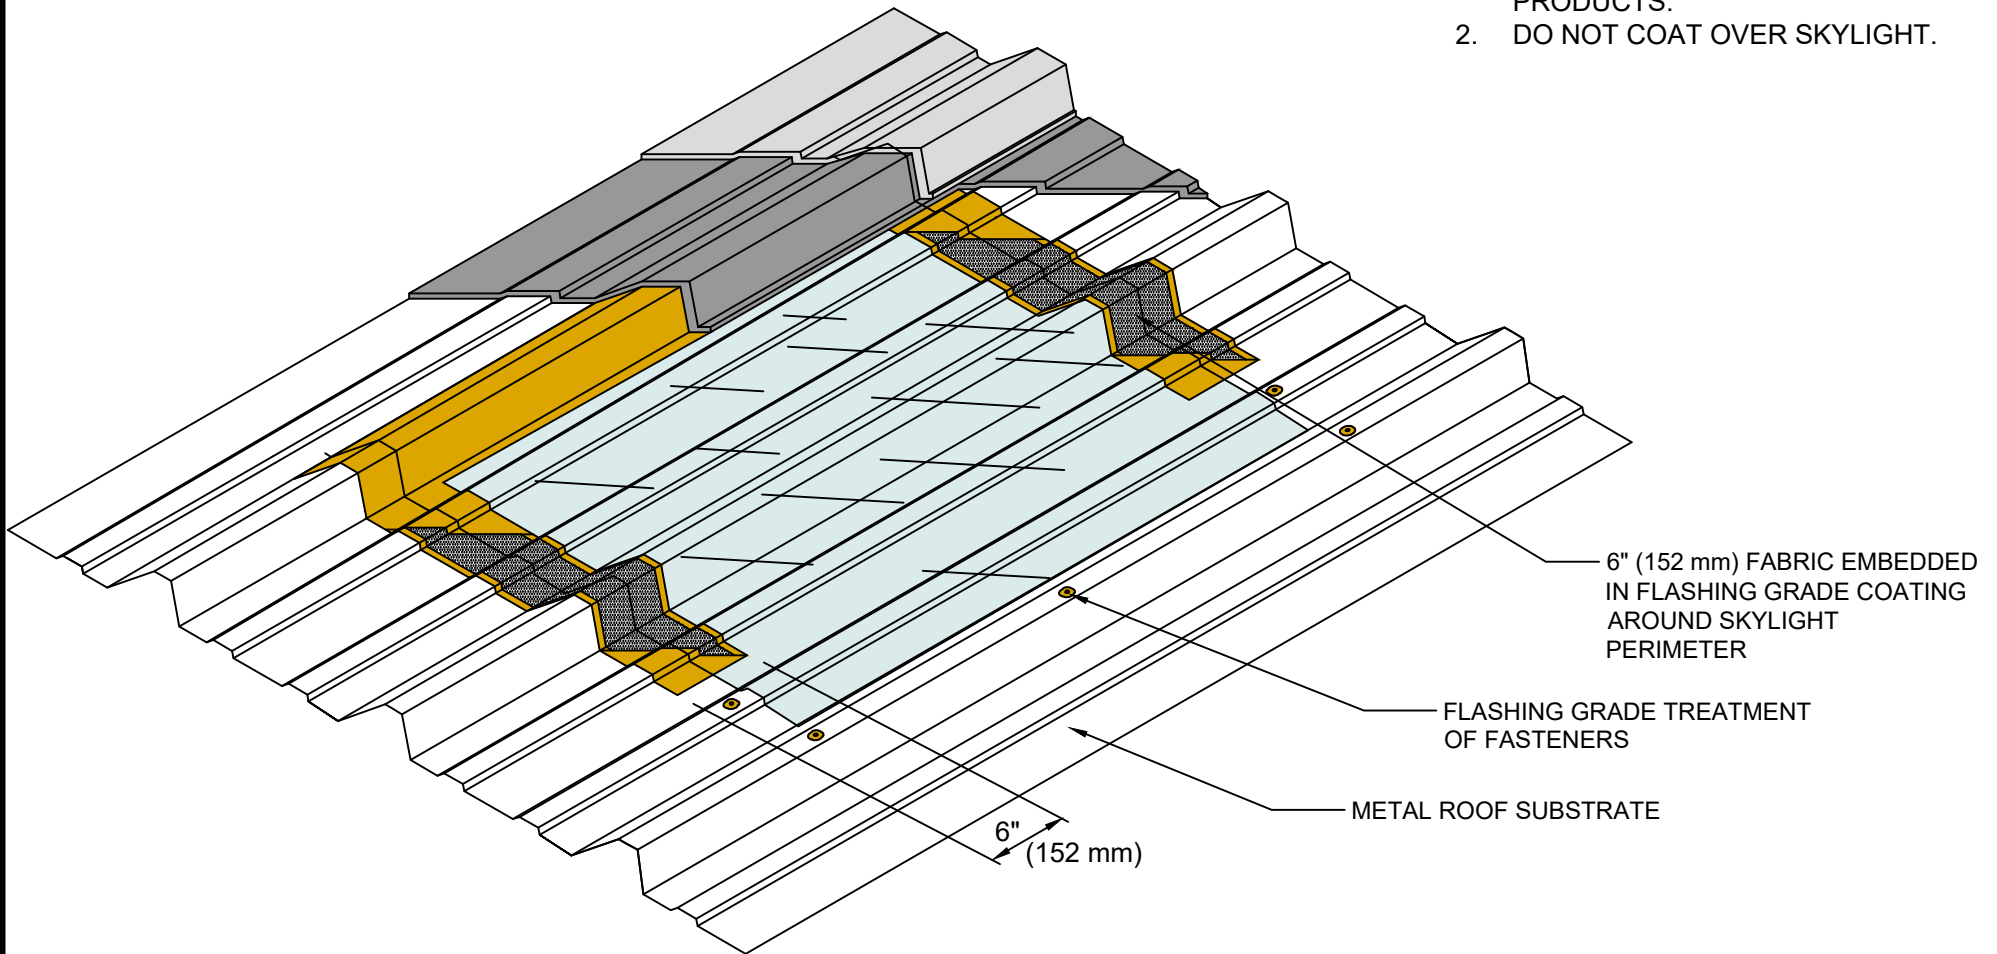

NOTE:

1. REFER TO SPECIFIC COATING SYSTEM FOR BASE COAT AND TOP COAT PRODUCTS.
2. DO NOT COAT OVER SKYLIGHT.

GAF FLUSH SKYLIGHT
DRAWING #
517

ISSUE / REVISION DATE	SCALE
2/20/20	N.T.S.

LEGEND	
	TOP COAT
	FLASHING GRADE COATING
	BASE COAT