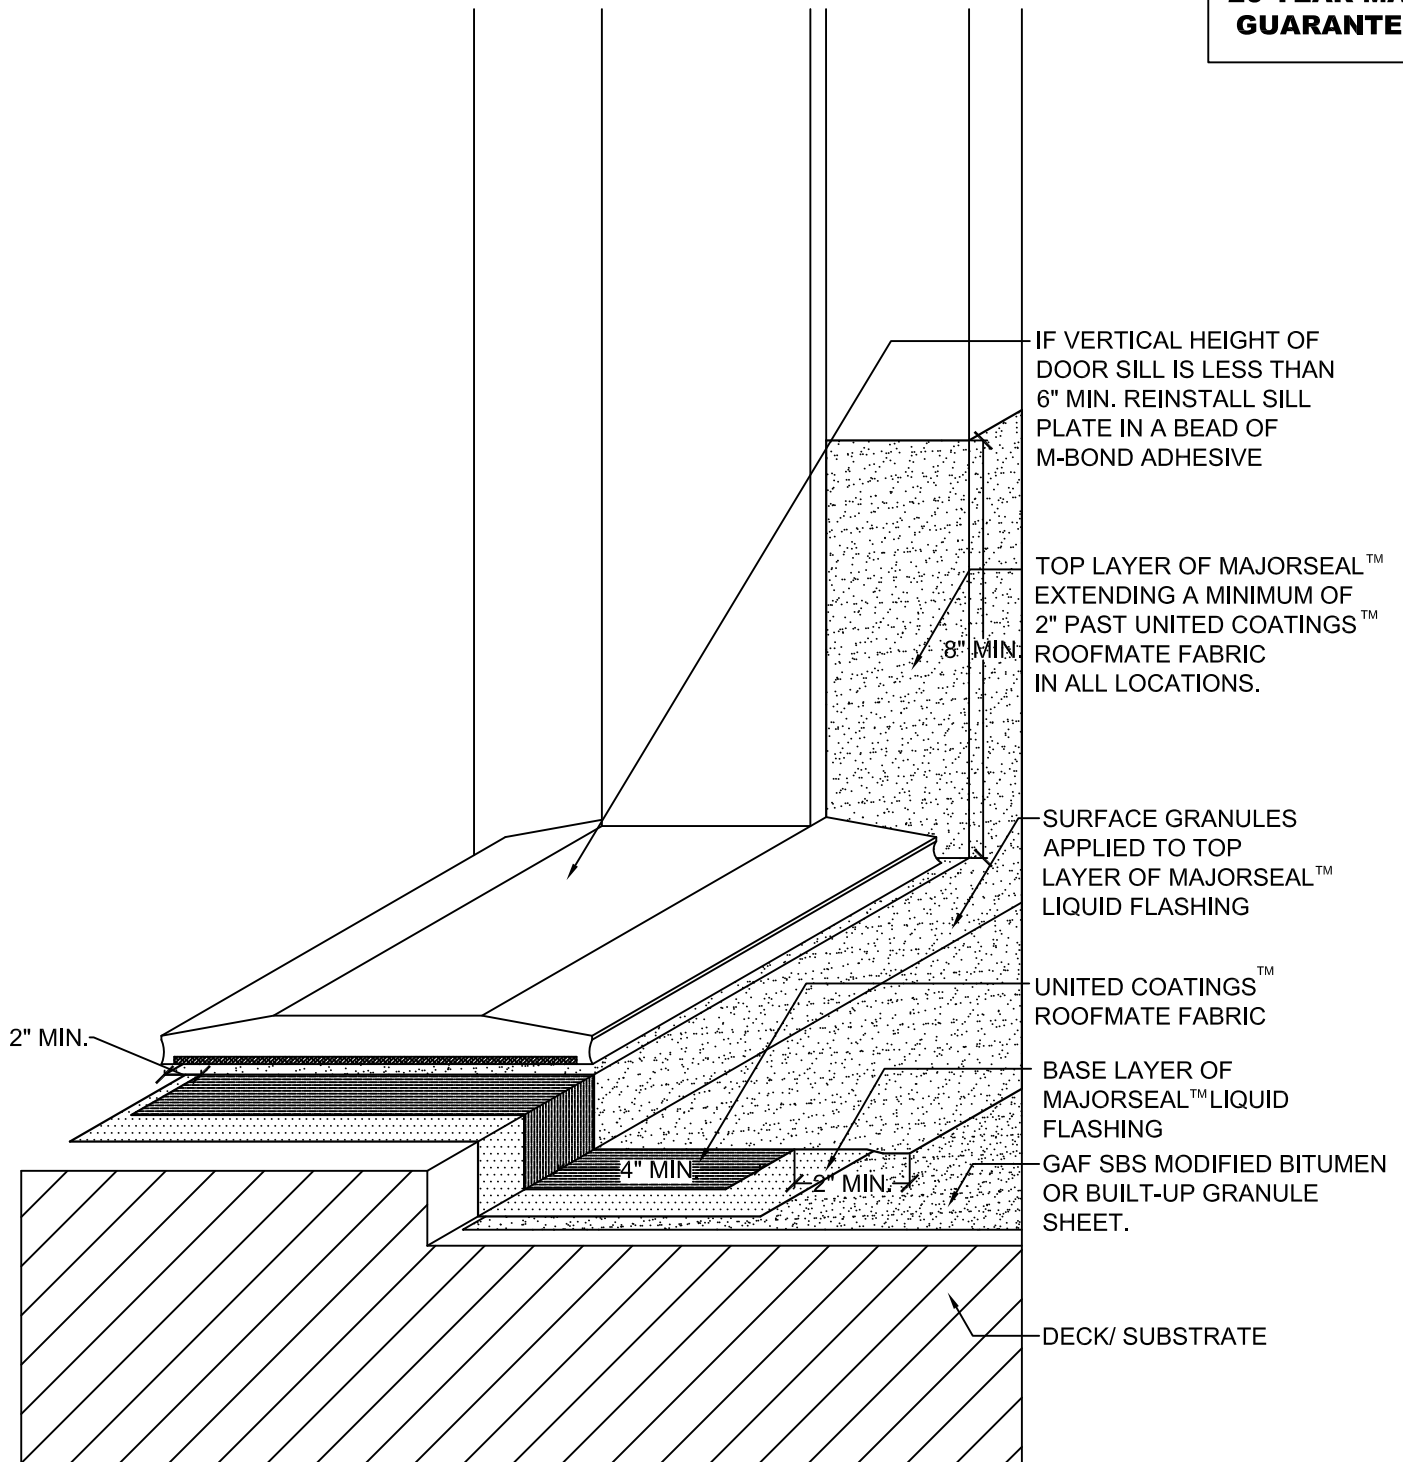

**20 YEAR MAX
GUARANTEE**

NOTE:

1. IF GAF GRANULE MEMBRANE IS LEFT EXPOSED OVERNIGHT BEFORE INSTALLING MAJORSEAL™ LIQUID FLASHING, A TEMPORARY NIGHT SEAL MUST BE INSTALLED. THE NIGHT SEAL MUST BE COMPLETELY REMOVED BEFORE INSTALLING THE FLASHING.