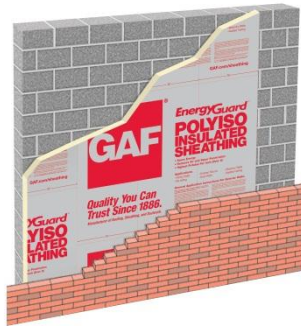

Quality
You Can
Trust

North America's
Largest Roofing
Manufacturer

From: Technical Services

March 10, 2014

GAF EnergyGuard™ Polyiso Wall Sheathing Diagrams

Re-Siding

Vaulted Ceiling
(Flush mounted)

Vaulted Ceiling
(Between joists)

Interior Basement Wall

Exterior Masonry Wall

Interior Stud Wall

Exterior Stud Wall #1

Exterior Stud Wall #2

Exterior Stud Walls #3