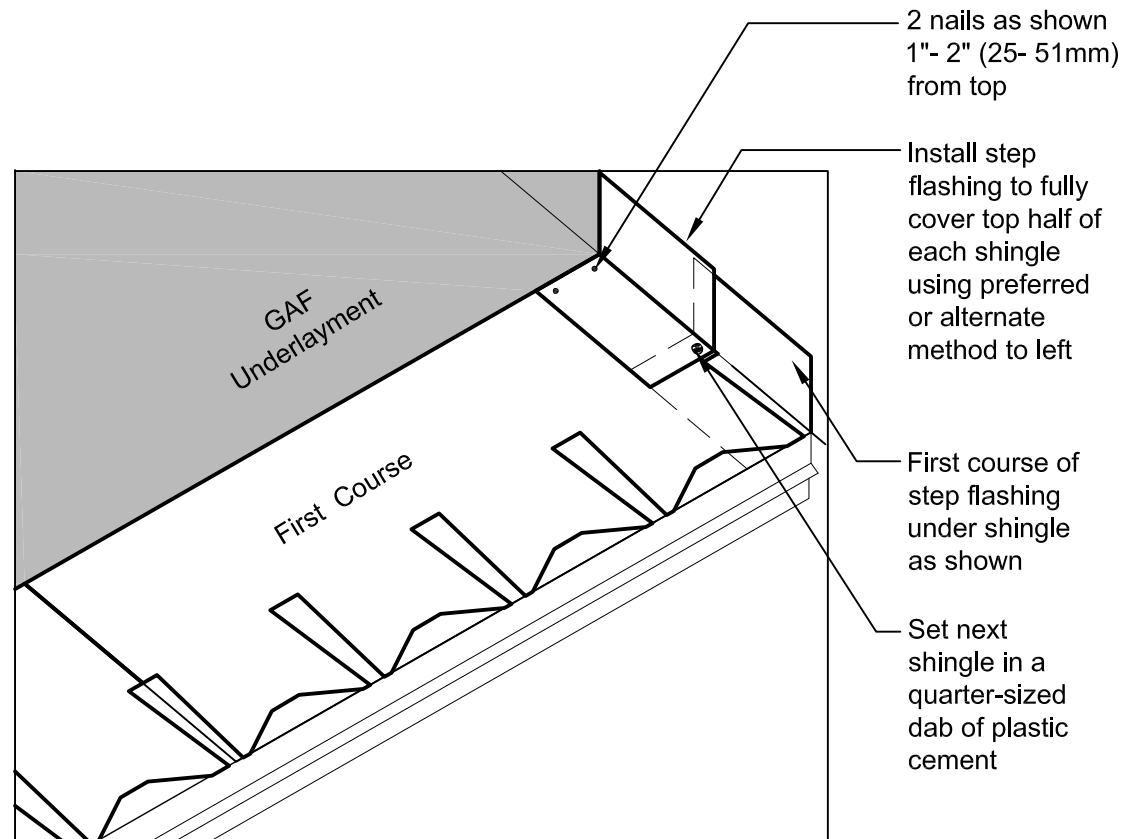

Preferred Step Flashing

Alternate 2 piece Step Flashing

1361 Alps Rd.
Wayne, NJ 07470
www.gaf.com

BRAND SERIES

**MONACO
SERIES**
Lifetime Shingles

REVISION DATE

1-01-12

SCALE

N.T.S

STEP FLASHING DETAIL

DETAIL NUMBER

05

DETAIL REFERENCE

SS-MON