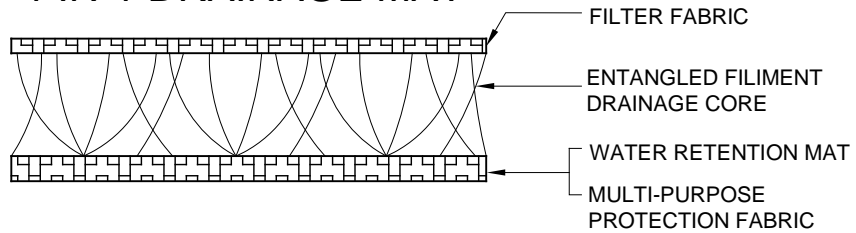

4-IN-1 DRAINAGE MAT

GAF MATERIALS CORPORATION
www.gaf.com

EVERGUARD
SINGLE-PLY ROOFING SYSTEM

GARDENSCAPE™

GRAVEL STOP COATED METAL EDGE DETAIL

DRAWING #

201

SYSTEM