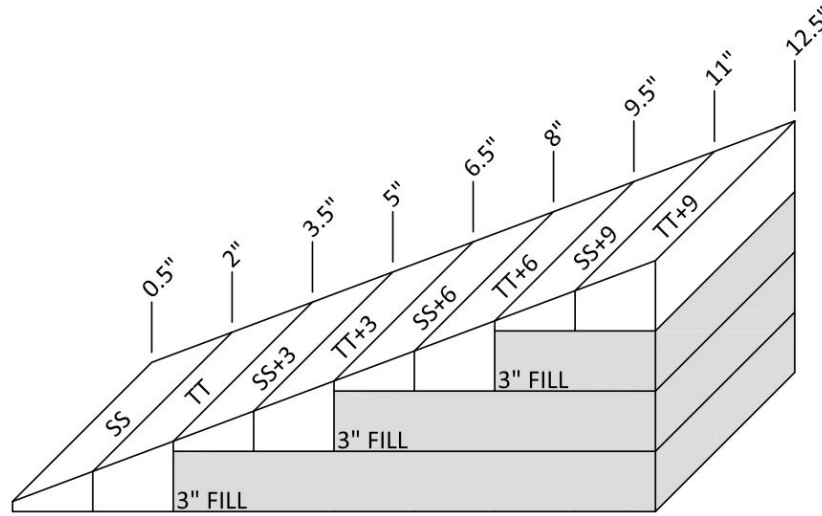

EnergyGuard™ Tapered Polyiso Insulation

3/8" Tapered Profiles*

*Also Available in the following products: EnergyGuard™ Ultra Tapered, EnergyGuard™ NH Tapered and EnergyGuard™ NH Ultra Tapered Polyiso Insulation

Typical Extended 3/8" Profile

Board Style	Dimensions in Inches	Avg. Thickness	Pieces / Bundle	Sq. Ft. / Bundle
SS	0.50" - 2.00"	1.25"	36	576
TT	2.00" - 3.50"	2.75"	16	256
3" FILL	3.00"	3.00"	16	256
ALL TAPERED AND FILL ISO PANELS 4' x 4'				