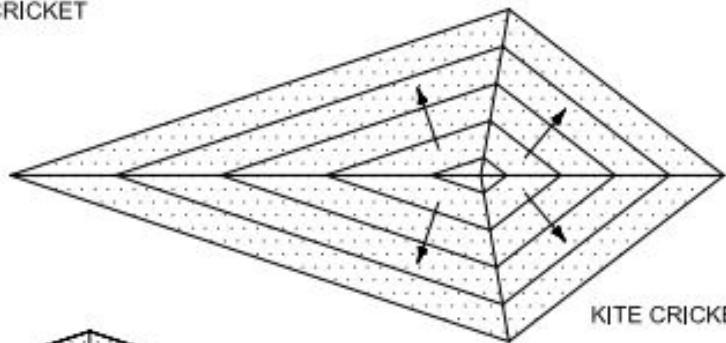

Standard Tapered Layout Designs

Types of Crickets

QUARTER/CORNER CRICKET

OFF-WALL CRICKET

HALF-DIAMOND CRICKET

QUARTER SNUB-NOSED CRICKET

KITE CRICKET

FULL DIAMOND CRICKET

FULL SNUB-NOSED CRICKET

OFF-WALL CORNER CRICKET

HALF SNUB-NOSED CRICKET

For more information, contact GAF Tapered Department Services at **1-866-207-7123** or **TDG@GAF.com**

We protect what matters most™