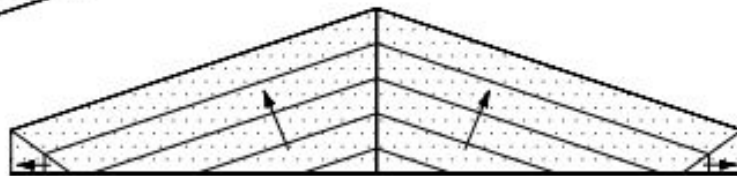

Standard Tapered Layout Designs

Types of Crickets

QUARTER/CORNER CRICKET

OFF-WALL CRICKET

HALF-DIAMOND CRICKET

QUARTER SNUB-NOSED CRICKET

KITE CRICKET

FULL DIAMOND CRICKET

FULL SNUB-NOSED CRICKET

OFF-WALL CORNER CRICKET

HALF SNUB-NOSED CRICKET

For more information, contact GAF Tapered Department Services at **1-866-207-7123** or **TDG@GAF.com**

We protect what matters most™