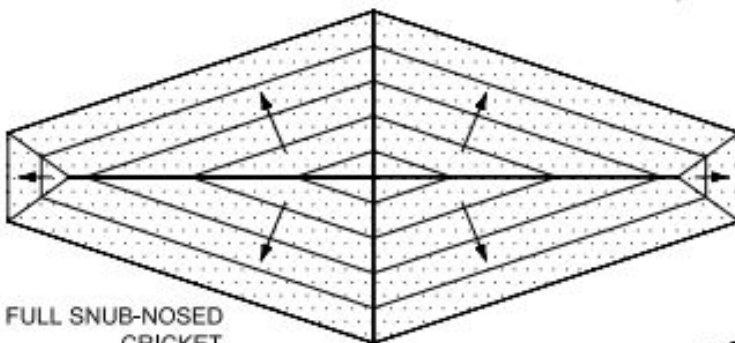

Standard Tapered Layout Designs

Types of Crickets

QUARTER/CORNER CRICKET

OFF-WALL CRICKET

HALF-DIAMOND CRICKET

QUARTER SNUB-NOSED CRICKET

KITE CRICKET

FULL DIAMOND CRICKET

FULL SNUB-NOSED CRICKET

OFF-WALL CORNER CRICKET

HALF SNUB-NOSED CRICKET

For more information, contact GAF Tapered Department Services at **1-866-207-7123** or **TDG@GAF.com**

We protect what matters most™