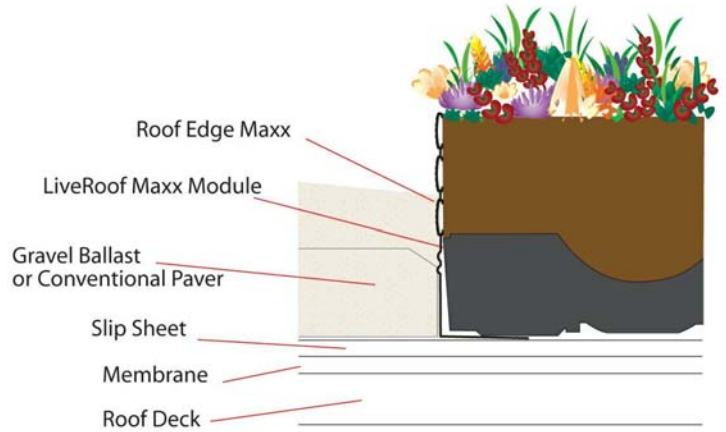

PART NUMBER	LIVEROOF SYSTEM	DIMENSIONS	FINISH
MAXX - MILL - 96	MAXX	8.5" (216 mm) x 3.25" (83 mm) x 96" (2438 mm)	MILL
MAXX - BRONZE - 96	MAXX	8.5" (216 mm) x 3.25" (83 mm) x 96" (2438 mm)	BRONZE ANODIZE
MAXX - BLACK - 96	MAXX	8.5" (216 mm) x 3.25" (83 mm) x 96" (2438 mm)	BLACK ANODIZE

ROOFEDGE MAXX ALUMINUM EDGE RESTRAINT

DESIGNED FOR USE WITH
LIVEROOF® GREEN ROOF SYSTEM

SYSTEM
LR

SCALE
N.T.S.

DRAWING #
403

ISSUE/ REVISION DATE
12-1-16