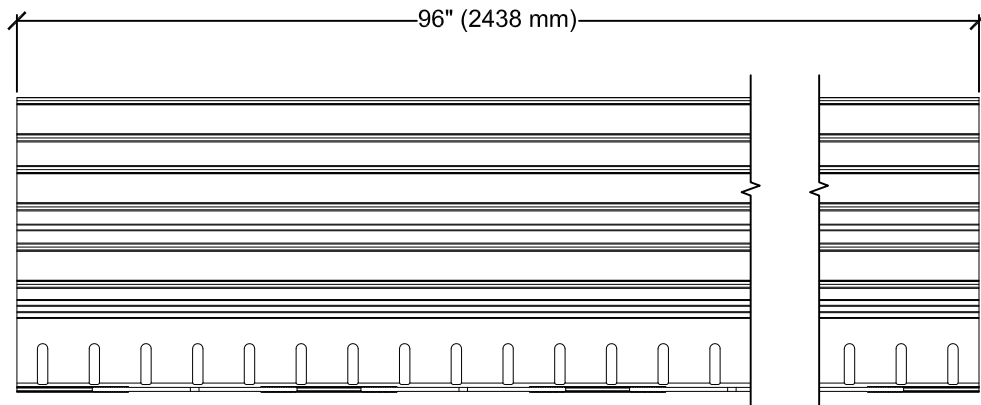

PART NUMBER	LIVEROOF SYSTEM	DIMENSIONS	FINISH
MAXX - MILL - 96	MAXX	8.5" (216 mm) x 3.25" (83 mm) x 96" (2438 mm)	MILL
MAXX - BRONZE - 96	MAXX	8.5" (216 mm) x 3.25" (83 mm) x 96" (2438 mm)	BRONZE ANODIZE
MAXX - BLACK - 96	MAXX	8.5" (216 mm) x 3.25" (83 mm) x 96" (2438 mm)	BLACK ANODIZE

ROOFEDGE MAXX ALUMINUM EDGE RESTRAINT

DESIGNED FOR USE WITH
LIVEROOF® GREEN ROOF SYSTEM

SYSTEM
LR

SCALE
N.T.S.

DRAWING #
403

ISSUE/ REVISION DATE
12-1-16