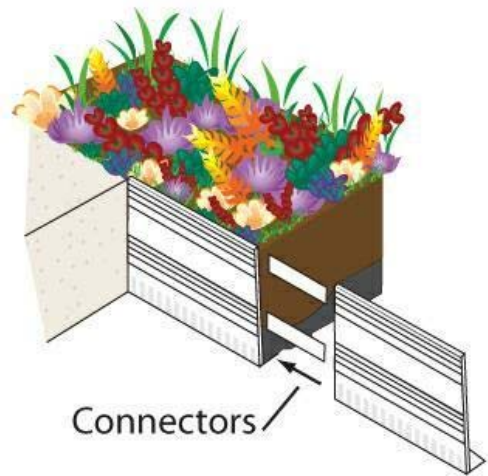

PART NUMBER	LIVEROOF SYSTEM	DIMENSIONS	FINISH
MAXX - MILL - 96	MAXX	8.5" (216 mm) x 3.25" (83 mm) x 96" (2438 mm)	MILL
MAXX - BRONZE - 96	MAXX	8.5" (216 mm) x 3.25" (83 mm) x 96" (2438 mm)	BRONZE ANODIZE
MAXX - BLACK - 96	MAXX	8.5" (216 mm) x 3.25" (83 mm) x 96" (2438 mm)	BLACK ANODIZE

ROOFEDGE MAXX ALUMINUM EDGE RESTRAINT

DESIGNED FOR USE WITH
LIVEROOF® GREEN ROOF SYSTEM

SYSTEM
LR

SCALE
N.T.S.

DRAWING #
403

ISSUE/ REVISION DATE
12-1-16