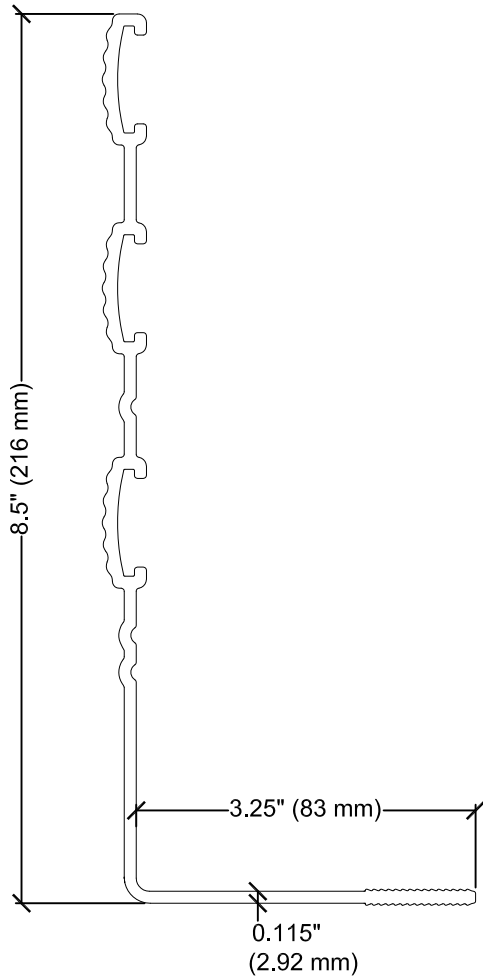

PART NUMBER	LIVEROOF SYSTEM	DIMENSIONS	FINISH
MAXX - MILL - 96	MAXX	8.5" (216 mm) x 3.25" (83 mm) x 96" (2438 mm)	MILL
MAXX - BRONZE - 96	MAXX	8.5" (216 mm) x 3.25" (83 mm) x 96" (2438 mm)	BRONZE ANODIZE
MAXX - BLACK - 96	MAXX	8.5" (216 mm) x 3.25" (83 mm) x 96" (2438 mm)	BLACK ANODIZE

ROOFEDGE MAXX ALUMINUM EDGE RESTRAINT

DESIGNED FOR USE WITH
LIVEROOF® GREEN ROOF SYSTEM

SYSTEM
LR

SCALE
N.T.S.

DRAWING #
403

ISSUE/ REVISION DATE
12-1-16