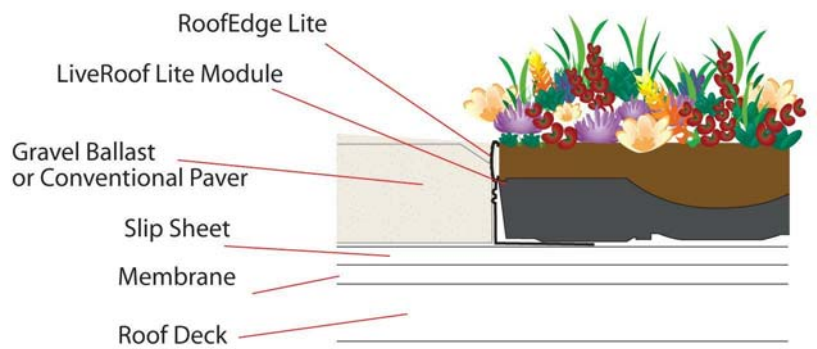

DESCRIPTION	PART NUMBER
2.75" (70 mm) x 3.25" (83 mm) x 96" (2438 mm) MILL	LITE-MILL-96
6.5" (165 mm) x 3.25" (83 mm) x 96" (2438 mm) BLACK ANODIZE	LITE-BLACK-96
6.5" (165 mm) x 3.25" (83 mm) x 96" (2438 mm) BROZE ANODIZE	LITE-BRONZE-96

ROOFEDGE LITE ALUMINUM EDGE RESTRAINT

DESIGNED FOR USE WITH LIVEROOF® GREEN ROOF SYSTEM

SYSTEM
LR

SCALE
N.T.S.

DRAWING #
402

ISSUE/ REVISION DATE
12-1-16