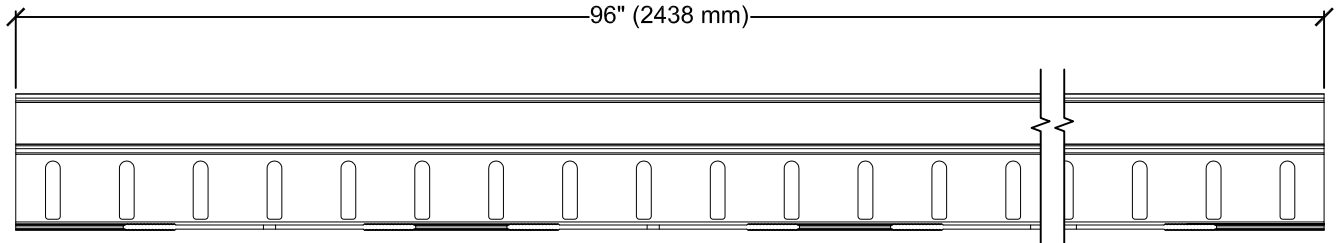

DESCRIPTION	PART NUMBER
2.75" (70 mm) x 3.25" (83 mm) x 96" (2438 mm) MILL	LITE-MILL-96
6.5" (165 mm) x 3.25" (83 mm) x 96" (2438 mm) BLACK ANODIZE	LITE-BLACK-96
6.5" (165 mm) x 3.25" (83 mm) x 96" (2438 mm) BROZE ANODIZE	LITE-BRONZE-96

ROOFEDGE LITE ALUMINUM EDGE RESTRAINT

DESIGNED FOR USE WITH LIVEROOF® GREEN ROOF SYSTEM

SYSTEM
LR

SCALE
N.T.S.

DRAWING #
402

ISSUE/ REVISION DATE
12-1-16