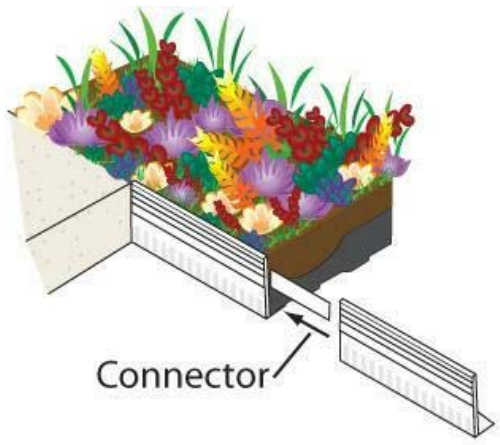

DESCRIPTION	PART NUMBER
2.75" (70 mm) x 3.25" (83 mm) x 96" (2438 mm) MILL	LITE-MILL-96
6.5" (165 mm) x 3.25" (83 mm) x 96" (2438 mm) BLACK ANODIZE	LITE-BLACK-96
6.5" (165 mm) x 3.25" (83 mm) x 96" (2438 mm) BROZE ANODIZE	LITE-BRONZE-96

ROOFEDGE LITE ALUMINUM EDGE RESTRAINT

DESIGNED FOR USE WITH LIVEROOF® GREEN ROOF SYSTEM

SYSTEM
LR

SCALE
N.T.S.

DRAWING #
402

ISSUE/ REVISION DATE
12-1-16