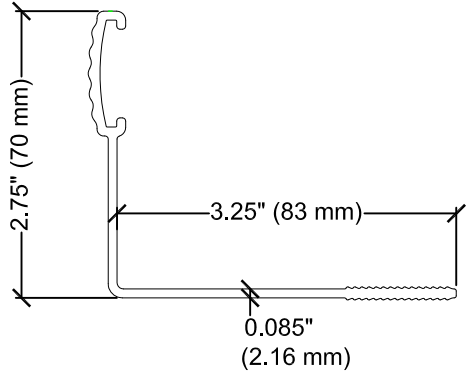

DESCRIPTION	PART NUMBER
2.75" (70 mm) x 3.25" (83 mm) x 96" (2438 mm) MILL	LITE-MILL-96
6.5" (165 mm) x 3.25" (83 mm) x 96" (2438 mm) BLACK ANODIZE	LITE-BLACK-96
6.5" (165 mm) x 3.25" (83 mm) x 96" (2438 mm) BROZE ANODIZE	LITE-BRONZE-96

ROOFEDGE LITE ALUMINUM EDGE RESTRAINT

DESIGNED FOR USE WITH LIVEROOF® GREEN ROOF SYSTEM

SYSTEM
LR

SCALE
N.T.S.

DRAWING #
402

ISSUE/ REVISION DATE
12-1-16