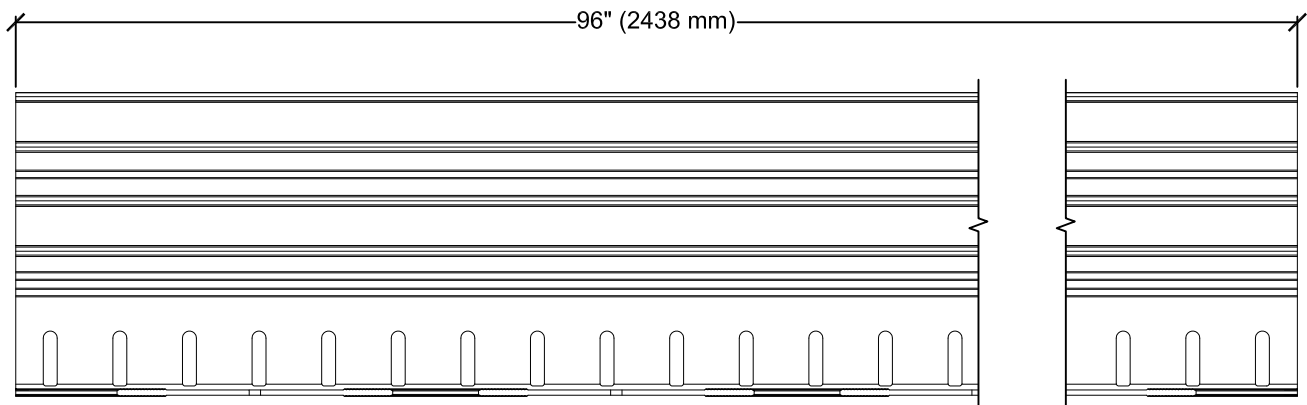

PART NUMBER	LIVEROOF SYSTEM	DIMENSIONS	FINISH
DEEP - MILL - 96	DEEP	6.5" (165 mm) x 3.25" (83 mm) x 96" (2438 mm)	MILL
DEEP - BRONZE - 96	DEEP	6.5" (165 mm) x 3.25" (83 mm) x 96" (2438 mm)	BRONZE ANODIZE
DEEP - BLACK - 96	DEEP	6.5" (165 mm) x 3.25" (83 mm) x 96" (2438 mm)	BLACK ANODIZE

**ROOFEDGE DEEP ALUMINUM EDGE RESTRAINT**

DESIGNED FOR USE WITH  
LIVEROOF® GREEN ROOF SYSTEM

SYSTEM  
**LR**

SCALE  
N.T.S.

DRAWING #  
**401**

ISSUE/ REVISION DATE  
12-1-16