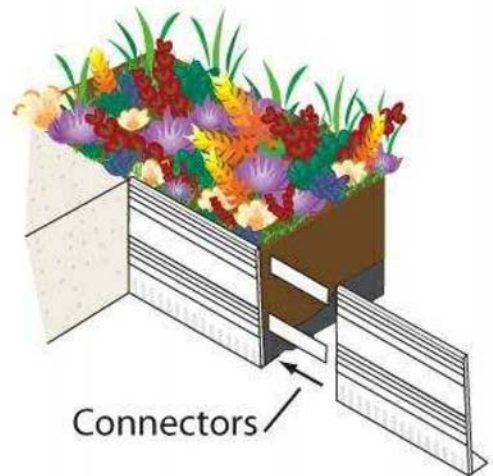

PART NUMBER	LIVEROOF SYSTEM	DIMENSIONS	FINISH
DEEP - MILL - 96	DEEP	6.5" (165 mm) x 3.25" (83 mm) x 96" (2438 mm)	MILL
DEEP - BRONZE - 96	DEEP	6.5" (165 mm) x 3.25" (83 mm) x 96" (2438 mm)	BRONZE ANODIZE
DEEP - BLACK - 96	DEEP	6.5" (165 mm) x 3.25" (83 mm) x 96" (2438 mm)	BLACK ANODIZE

**ROOFEDGE DEEP ALUMINUM EDGE RESTRAINT**

DESIGNED FOR USE WITH  
LIVEROOF® GREEN ROOF SYSTEM

SYSTEM  
**LR**

SCALE  
N.T.S.

DRAWING #  
**401**

ISSUE/ REVISION DATE  
12-1-16