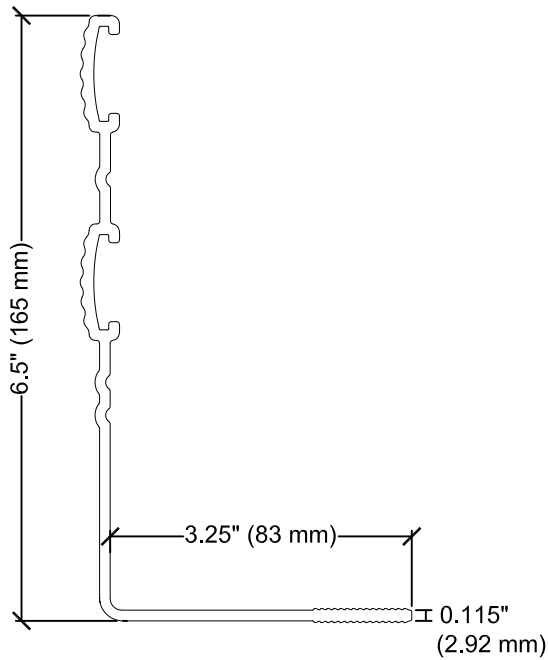

PART NUMBER	LIVEROOF SYSTEM	DIMENSIONS	FINISH
DEEP - MILL - 96	DEEP	6.5" (165 mm) x 3.25" (83 mm) x 96" (2438 mm)	MILL
DEEP - BRONZE - 96	DEEP	6.5" (165 mm) x 3.25" (83 mm) x 96" (2438 mm)	BRONZE ANODIZE
DEEP - BLACK - 96	DEEP	6.5" (165 mm) x 3.25" (83 mm) x 96" (2438 mm)	BLACK ANODIZE

**ROOFEDGE DEEP ALUMINUM EDGE RESTRAINT**

DESIGNED FOR USE WITH  
LIVEROOF® GREEN ROOF SYSTEM

SYSTEM  
**LR**

SCALE  
N.T.S.

DRAWING #  
**401**

ISSUE/ REVISION DATE  
12-1-16