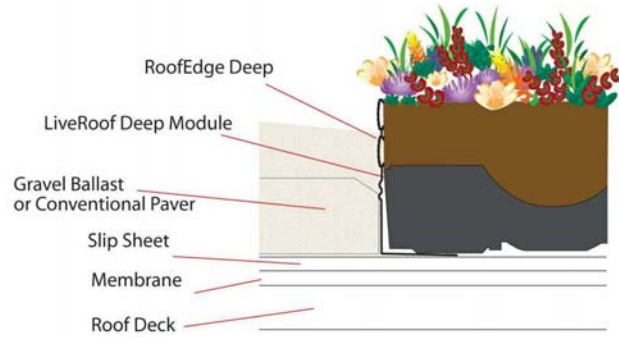

PART NUMBER	LIVEROOF SYSTEM	DIMENSIONS	FINISH
DEEP - MILL - 96	DEEP	6.5" (165 mm) x 3.25" (83 mm) x 96" (2438 mm)	MILL
DEEP - BRONZE - 96	DEEP	6.5" (165 mm) x 3.25" (83 mm) x 96" (2438 mm)	BRONZE ANODIZE
DEEP - BLACK - 96	DEEP	6.5" (165 mm) x 3.25" (83 mm) x 96" (2438 mm)	BLACK ANODIZE

**ROOFEDGE DEEP ALUMINUM EDGE RESTRAINT**

DESIGNED FOR USE WITH  
LIVEROOF® GREEN ROOF SYSTEM

SYSTEM  
**LR**

SCALE  
N.T.S.

DRAWING #  
**401**

ISSUE/ REVISION DATE  
12-1-16