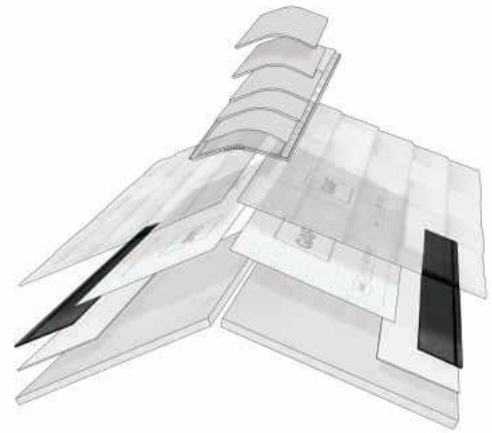

<p>Weather Blocker™</p>		<p>✓</p>		<ul style="list-style-type: none"> ▪ Premium starter strip shingles specifically designed to be compatible with all asphalt shingles ▪ Extra-wide format, pre-perforated design & high-quality factory-applied Dura Grip™ adhesive ▪ Full sheets measure 17" x 40" (432 mm x 1,016 mm) & cover 50 lin. ft. (15 lm) per bundle, half sheets measure 8 ½" x 40" (216 mm x 1,016 mm) & cover 100 lin. ft. (31 lm) per bundle
<p>Pro-Start®</p>		<p>✓</p>		<ul style="list-style-type: none"> ▪ Cost-effective starter strip shingles for most standard English & metric-sized asphalt shingles ▪ Pre-perforated design with high-quality factory-applied Dura Grip™ adhesive ▪ Full sheets measure 13" x 38" (330 mm x 965 mm) & are split into half sheets measuring 6 ½" x 38" (165 x 965 mm) to cover 120.33 lin. ft. (36.69 lm) per bundle
<p>Quick Start®</p>		<p>✓</p>		<ul style="list-style-type: none"> ▪ Peel-&-stick starter strip roll for most standard English & metric-sized asphalt shingles ▪ Mineral surfacing with high-quality, factory-applied Dura Grip™ adhesive ▪ 9" x 33' (228 mm x 10 m) roll size
<p>Starter Match®</p>		<p>✓</p>	<p>✓</p>	<ul style="list-style-type: none"> ▪ Complementary-colour starter strip shingles for Grand Sequoia® shingles ▪ 25-year StainGuard Plus™ Algae Protection™ Limited Warranty protects StarterMatch® starter strip shingles from unsightly stains¹ ▪ Used in conjunction with WeatherBlocker™ premium starter strip shingles ▪ Full sheets measure 13 ¼" x 40" (337 mm x 1,016 mm) & cover 60 lin. ft. (18.3 lm) per bundle