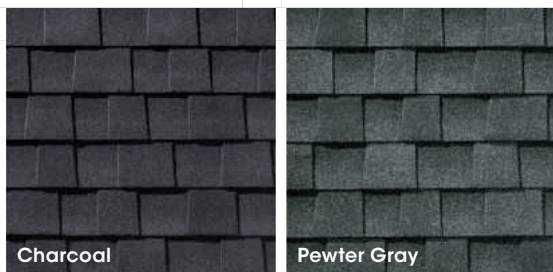

For more details visit gaf.ca/UHDZ

GAF **Timberline NS[®]**
Natural Shadow[®] Lifetime[†] Shingles

These stylish yet practically-priced architectural shingles provide value and performance with a classic shadow effect.