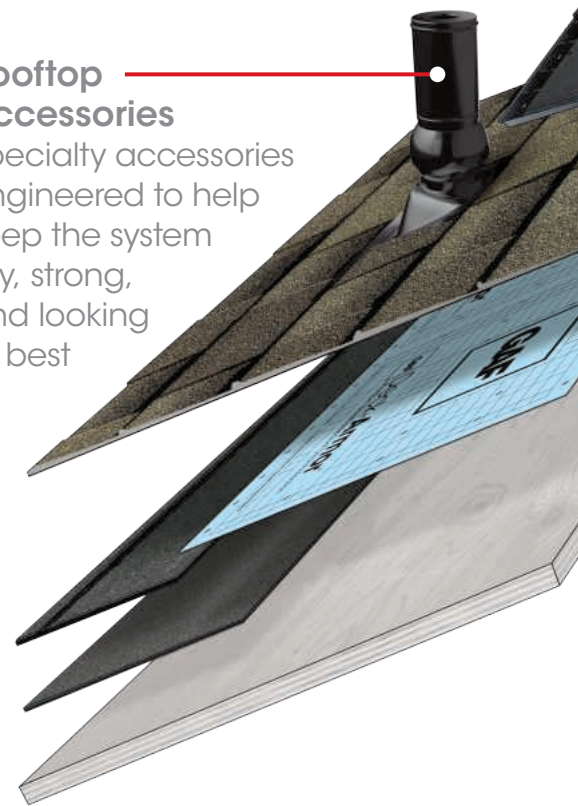

Choose a system built to protect

Much more than high-quality shingles, the GAF residential roofing system has multiple layers that work together to provide durable, weather-resistant protection.

Install any GAF Lifetime[†] shingle and any 3 qualifying GAF accessories and get a Lifetime[†] Limited Warranty on your qualifying GAF products plus non-prorated coverage for the first 10 years.

For even stronger coverage, ask your GAF factory-certified contractor¹ about enhanced GAF warranties.

Visit gaf.ca/LRS for a list of qualifying products.

Rooftop Accessories

Specialty accessories engineered to help keep the system dry, strong, and looking its best

[†] Lifetime refers to the length of warranty coverage provided and means as long as the original individual owner(s) of a single-family detached residence [or eligible second owner(s)] owns the property where the qualifying GAF products are installed. For other owners/structures, Lifetime coverage is not applicable. Lifetime coverage on shingles requires the use of GAF Lifetime shingles only. See the *GAF shingle & Accessory Limited Warranty* for complete coverage and restrictions. Visit gaf.ca/LRS for qualifying GAF products. Lifetime coverage on shingles and accessories requires the use of any GAF Lifetime shingle and at least 3 qualifying GAF accessories. See the *GAF Roofing System Limited Warranty* for complete coverage and restrictions. For installations not eligible for the *GAF Roofing System Limited Warranty*, see the *GAF Shingle & Accessory Limited Warranty*. Visit gaf.ca/LRS for qualifying GAF products.