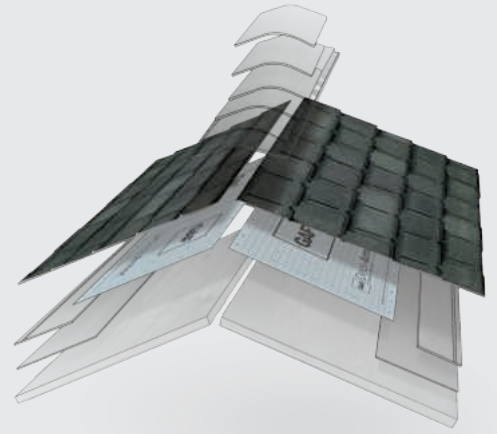

Designer Lifetime[†] Shingles Collection

Sophisticated designs, custom colour palettes, and high performance. GAF Lifetime[†] designer shingles are only a fraction of the cost of traditional slate or wood shakes.

Camelot® II Contemporary slate-inspired elegance in an asphalt shingle	✓
Grand Sequoia® Rustic charm meets 21st-century style	✓
Slateline® An asphalt shingle with the dramatic look of slate	✓
Woodland® The beauty of natural wood shakes in an asphalt shingle	✓

For the full collection visit gaf.ca/Designer

[†] Lifetime refers to the length of warranty coverage provided and means as long as the original individual owner(s) of a single-family detached residence [or eligible second owner(s)] owns the property where the qualifying GAF products are installed. For other owners/structures, Lifetime coverage is not applicable. Lifetime coverage on shingles requires the use of GAF Lifetime shingles only. See the *GAF Shingle & Accessory Limited Warranty* for complete coverage and restrictions. Visit gaf.ca/LRS for qualifying GAF products.

¹ 25-year StainGuard Plus™ Algae Protection Limited Warranty against blue-green algae discoloration is available only on products sold in packages bearing the StainGuard Plus™ logo. See *GAF Shingle & Accessory Limited Warranty* for complete coverage and restrictions.