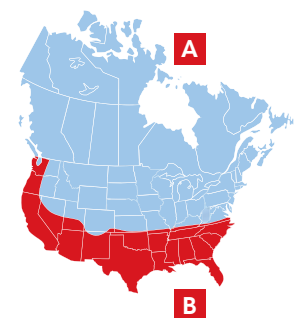

Strongly recommended

1. Penetrations
2. Skylights
3. Valleys & dormers
4. Flashings & transitions

Optional

5. Hips & rake edges
6. Ridges

Required by code¹

7. Eaves in colder zones
  Recommended in warmer zones

Region¹

- A. Colder zone
- B. Warmer zone

¹ Lifetime refers to the length of warranty coverage provided and means as long as the original individual owner(s) of a single-family detached residence [or eligible second owner(s)] owns the property where the qualifying GAF products are installed. For other owners/structures, Lifetime coverage is not applicable. Lifetime coverage on shingles requires the use of GAF Lifetime shingles only. See the *GAF Shingle & Accessory Limited Warranty* for complete coverage and restrictions. Lifetime coverage on shingles and accessories requires the use of any GAF Lifetime shingle and at least 3 qualifying GAF accessories. See the *GAF Roofing System Limited Warranty* for complete coverage and restrictions. For installations not eligible for the *GAF Roofing System Limited Warranty*, see the *GAF Shingle & Accessory Limited Warranty*. Visit gaf.ca/LRS for qualifying GAF products.

¹ Always check local building codes for requirements in your area.

² When used with Class A shingles. Refer to UL Product iQ for actual assemblies.