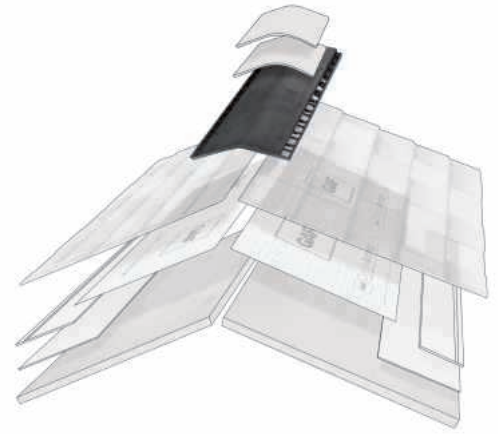

Attic Ventilation

Helps reduce excessive attic heat, moisture, ice dams, and premature roof system degradation.

Cobra® Exhaust Vent	✓	▪ Mesh roll ridge vent for all climates ▪ 10 ½" (267 mm), 8" (203 mm) & 11 ¾" (298 mm) widths; 20' (6.1 m) & 50' (15.24 m) lengths ▪ Includes 2 ½" (64 mm) Smart Nails™ (hand nailable) or 1 ¾" (44 mm) coil nails (nail gunnable) ▪ NFA: hand nailable — 16.9 sq. in./lin. ft. (35,772 mm² per linear meter); nail gunnable — 14.1 sq. in./lin. ft. (29,845 mm² per linear meter)	
Cobra® Snow Country® Advanced	✓	▪ Premium filtered plastic ridge vent for colder climates ▪ Includes 3" (76 mm) ring shank nails, Snow Guard™ filter & 3" (76 mm) EasyTear® sizing ▪ 11 ½" (292 mm) and 9" (229 mm) widths; 4' (1.2 m) length, 40 lin. ft. (12.2 lm) per box ▪ NFA: 18 sq. in./lin. ft. (38,100 mm² per linear meter)	
Cobra® Ridge Runner®	✓	▪ Plastic roll ridge vent for all climates ▪ Includes 1 ¾" (44 mm) ring shank coil nails, Weather Fighter® filter & 12" (305 mm) EasyTear® sizing ▪ 11 ½" (292 mm) width; 30' (9.1 m) length ▪ NFA: 12.5 sq. in./lin. ft. (26,458 mm² per linear meter)	
Cobra® Hip Vent	✓	▪ Plastic hip vent for all climates ▪ Includes 1 ¾" (44 mm) ring shank coil nails & Dual Weather Fighter® filter ▪ 11 ½" (292 mm) width; 4' (1.2 m) length, 40 lin. ft. (12.2 lm) per box ▪ NFA: 9 sq. in./lin. ft. (19,050 mm² per linear meter)	
Rooftop Intake Ventilation			
Cobra IntakePro®	✓	▪ Tapered roll intake vent for all climates ▪ Includes 1 ¾" (44 mm) coil nails and end cap fabric ▪ 11" (279 mm) width; 20' (6.1 m) length ▪ NFA: 9 sq. in./lin. ft. (19,050 mm² per linear meter) 1. See photo for product placement	

For more details visit gaf.ca/Ventilation

* Lifetime refers to the length of warranty coverage provided and means as long as the original individual owner(s) of a single-family detached residence [or eligible second owner(s)] owns the property where the qualifying GAF products are installed. For other owners/structures, Lifetime coverage is not applicable. Lifetime coverage on shingles requires the use of GAF Lifetime shingles only. See the *GAF Shingle & Accessory Limited Warranty* for complete coverage and restrictions. Lifetime coverage on shingles and accessories requires the use of any GAF Lifetime shingle and at least 3 qualifying GAF accessories. See the *GAF Roofing System Limited Warranty* for complete coverage and restrictions. For installations not eligible for the *GAF Roofing System Limited Warranty*, see the *GAF Shingle & Accessory Limited Warranty*. Visit gaf.ca/LRS for qualifying GAF products.