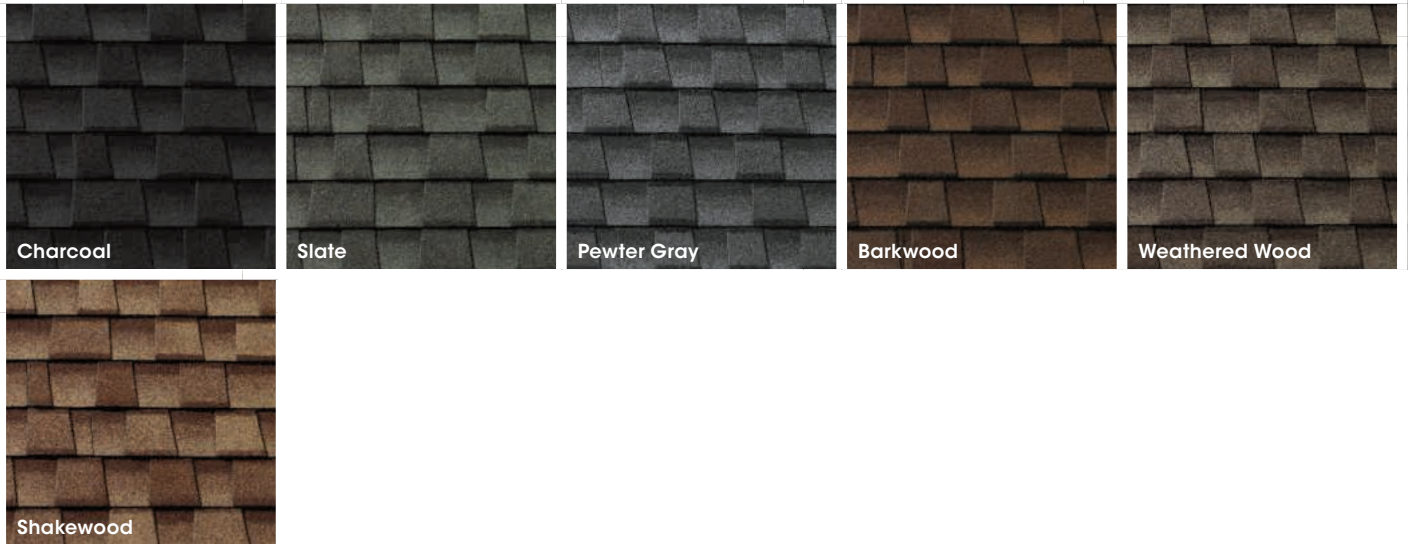

GAF **Timberline UHDZ®**
Ultra High Definition® Lifetime[†] Shingles

Timberline UHDZ® Shingles feature a Dual Shadow Line for dramatic sunset shadows, UltraMat™ technology for UL 2218 Class 4 impact-resistance rating,¹ and a 30-year StainGuard Plus PRO™ Limited Warranty.³

For more details visit gaf.ca/UHDZ

GAF **Timberline NS®**
Natural Shadow® Lifetime[†] Shingles

These stylish yet practically-priced architectural shingles provide value and performance with a classic shadow effect.