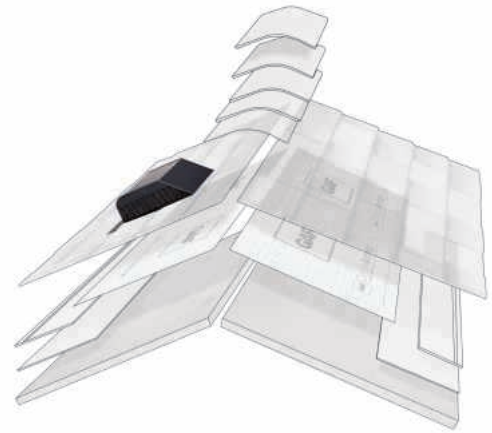

Roof mount power attic vents

- Exhaust large amounts of heat & moisture from the attic
- Hardwired electric or EZ Cool™ plug-in options
- High-efficiency PSC motors
- Thermostat control included on all models, optional combination humidistat/thermostat control available on select models
- Available with optional QuickConnect™ Wi-Fi technology
- Available in popular colours to complement most finished roofs

Solar-powered vents

- Help reduce electricity costs associated with operating a fully electric powered vent²
- Available in both solar-powered & unique dual-powered models
- Solar-powered models run off the sun's power, while dual-powered models switch automatically between sun & house power
- Thermostat or combo humidistat/thermostat control available on select models

Roof louvers

- Allow heat & moisture to escape the attic on roofs with limited ridge
- Styles: slant-back, square-top, dome
- Construction: aluminum, galvanized & plastic (models with optional weather/ember-resistant screen³ also available)
- NFA per vent: Options from 37-144 sq.in. (23,871-92,903 mm²)

Aluminum ridge vent

- Allow heat & moisture to escape the attic
- Construction: aluminum with built-in baffle
- NFA per vent: 21.5 sq. in. per lin. ft. (45,508 mm² per linear meter)

Wind turbines

- Use wind power to pull heat & moisture from the attic
- Sizes: 12" (305 mm) & 14" (356 mm)
- Construction: aluminum internally braced, galvanized internally or externally braced

Undereave Intake Ventilation

Soffit/undereave intake vents

- Allow cooler dry air to enter the attic
- Styles: continuous, oval, rectangular, EmberShield® closeable³
- NFA per vent: Options from 22-68 sq. in. (14,194-43,871 mm²)

For the full collection visit gaf.ca/Ventilation

¹ While Master Flow™ Attic Ventilation Products are not eligible for Lifetime Limited Warranty coverage under the GAF Roofing System Limited Warranty, they are covered separately by the Master Flow™ Powered Ventilation Products Limited Warranty, Master Flow™ Ventilation Products Limited Warranty, or Master Flow™ Wi-Fi Attic Vent Limited Warranty, depending on product.

² Energy cost savings are not guaranteed and the amount of savings may vary based on climate zone, utility rates, radiative properties of roofing products, insulation levels, HVAC equipment efficiency, and other factors.

³ GAF makes no express or implied warranty about the fire performance of this product against Wildfire Exposure. Fire damage is not covered under the limited warranty. Please see the GAF Master Flow™ Ventilation Products Limited Warranty for complete coverage and restrictions.

NOTE: Always have a balanced attic ventilation system. In no case should the amount of exhaust ventilation at or near the ridge exceed the amount of intake ventilation at or near the soffit. Visit gaf.ca/ventcalculator for more details.