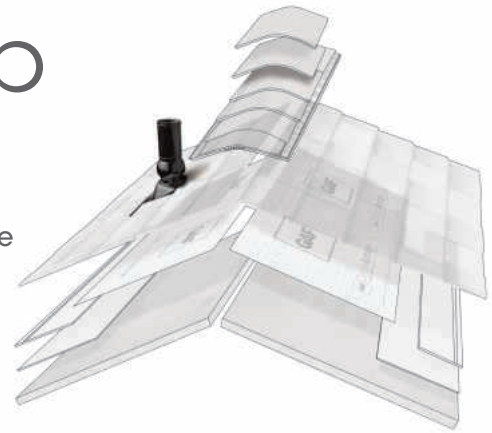

Master Flow™ Rooftop Accessory Products

Specialty roofing accessories designed to enhance the performance of your roof and keep it dry, strong, and looking its best.

Pivot™ Pipe Boot Flashing

- Premium, galvanized steel upgrade for commodity pipe boot flashings & collars
- Leak-resistant solution with an all-metal exterior and no exposed seals, gaskets, collars, or caulk
- Rooftop pitch adjustment 3:12 - 12:12
- Sizes: 1.5" (38.1 mm), 2" (50.8 mm), 3" (76.2 mm) & 4" (101.6 mm) for Schedule 40 pipe ID opening sizes
- Colours: Weathered Wood, Black, Brown, Gray
- Warrantied against leaks for up to 50 years (or as long as the warranty on the adjacent roof cladding)¹

Bath & Dryer Rooftop Appliance Vent

- Premium, all-metal, leak-resistant solution for exhausting bath fans, dryers, and other appliances through the roof.
- Compatible for 4" & 3" round ducts (reducer included)
- Colours: Weathered Wood, Black, Brown, Gray
- Roof Slopes: 3:12 - 18:12
- NFA: 12.5 sq. in./lin. ft. (26,458 mm² per linear meter)
- Passes TAS 100(A) 110 mph wind-driven rain testing
- Warrantied against manufacturing defects for up to 50 years (or as long as the warranty on the adjacent roof cladding)¹

Versa Cap Adjustable Pipe Cap

- Adjustable, aluminum pipe cap for rooftop flues, hot stacks & B-vent installations
- Adjustable clamp for easy installation
- Positive draft reduces risk of clogging
- Sizes: Options for pipe ODs of 2 7/8" - 10 7/8" (200 mm - 276 mm)

Goose Neck Vents

- All-metal bath and dryer vent design that integrates with your residential roofing system
- Includes damper and heavy-duty removable screen
- Available in galvanized (black) and aluminum (mill)

Chimney Caps

- Galvanized steel caps protect masonry chimneys against weather infiltration, downdrafts, clogging & animal infestation
- Sizes: large adjustable, small adjustable & fixed-sizes: 9" x 9", 9" x 13", 13" x 13" (229 mm x 229 mm, 229 mm x 330 mm, 330 mm x 330 mm)

Zinc Moss & Mildew Preventer

- Helps resist moss & mildew build-up on steep-slope roofs
- For use with asphalt, tile & wood roofs
- Size: 2 2/3" x 50' (144 mm x 15 m) coils

Other Rooftop Accessories

- Storm collars, vent caps, all purpose vents, roof jacks & other flashings

For the full collection visit gaf.ca/RooftopAccessories

¹ See Master Flow™ Pivot™ Pipe Boot Flashing Limited Warranty or Master Flow™ Ventilation Products Limited Warranty, depending on the product, for complete coverage and restrictions.