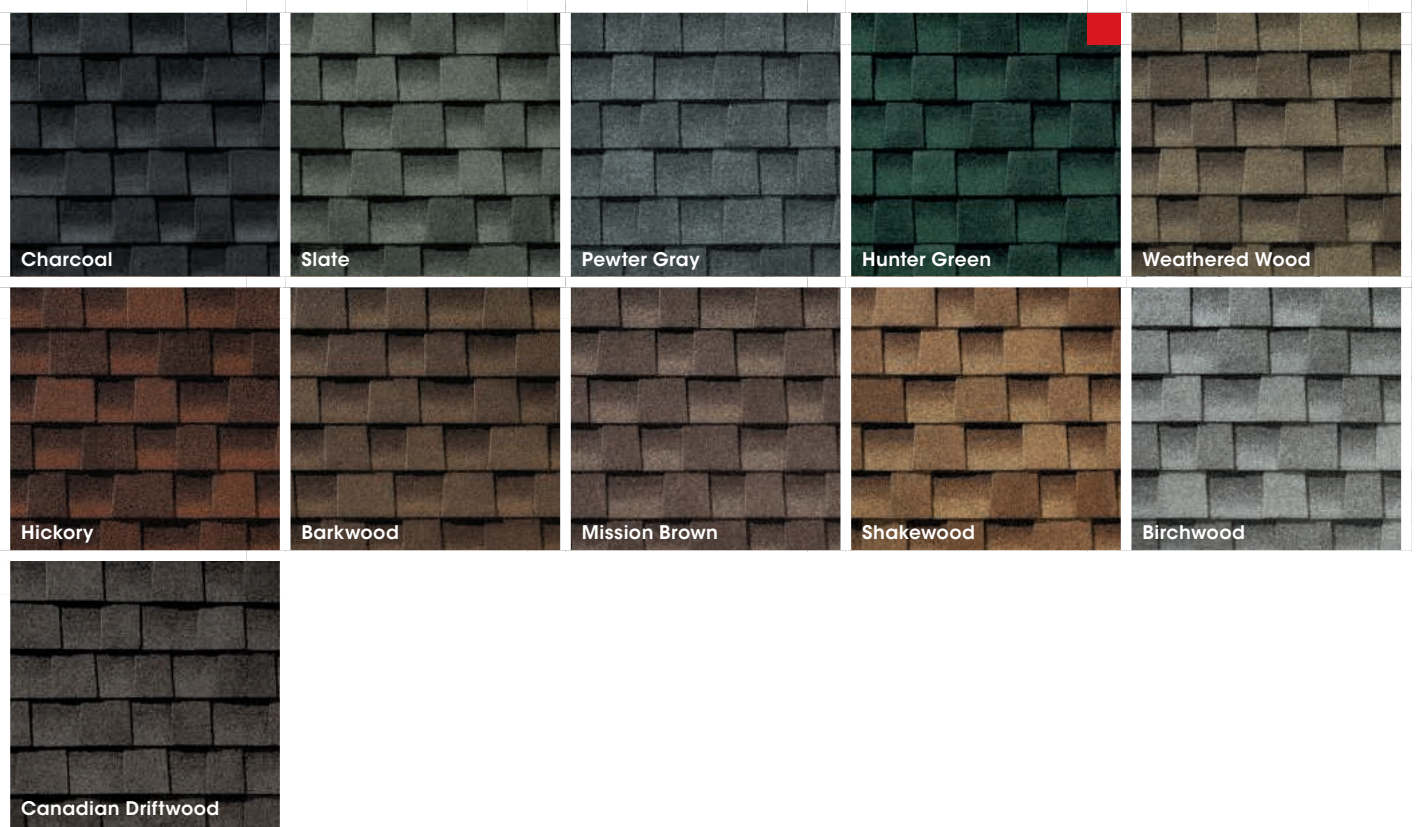

Timberline HDZ® Shingles represent a legacy of relentless innovation — delivering peak performance and dependability with UL 2218 Class 3 Impact Resistance.¹

Visit gaf.ca/HDZ to learn more about our #1 shingle

¹ Only products sold in packages bearing the UL2218 Class 3 PRI Validation Program statement are rated for Class 3 impact resistance. Testing performed under controlled laboratory conditions by Certerra Analytical - PRI. GAF makes no express or implied warranty about the impact performance of these products against hail. Hail damage is not covered under the limited warranty. See *GAF Shingle and Accessory Limited Warranty* available at gaf.com/warranties for complete coverage and restrictions.