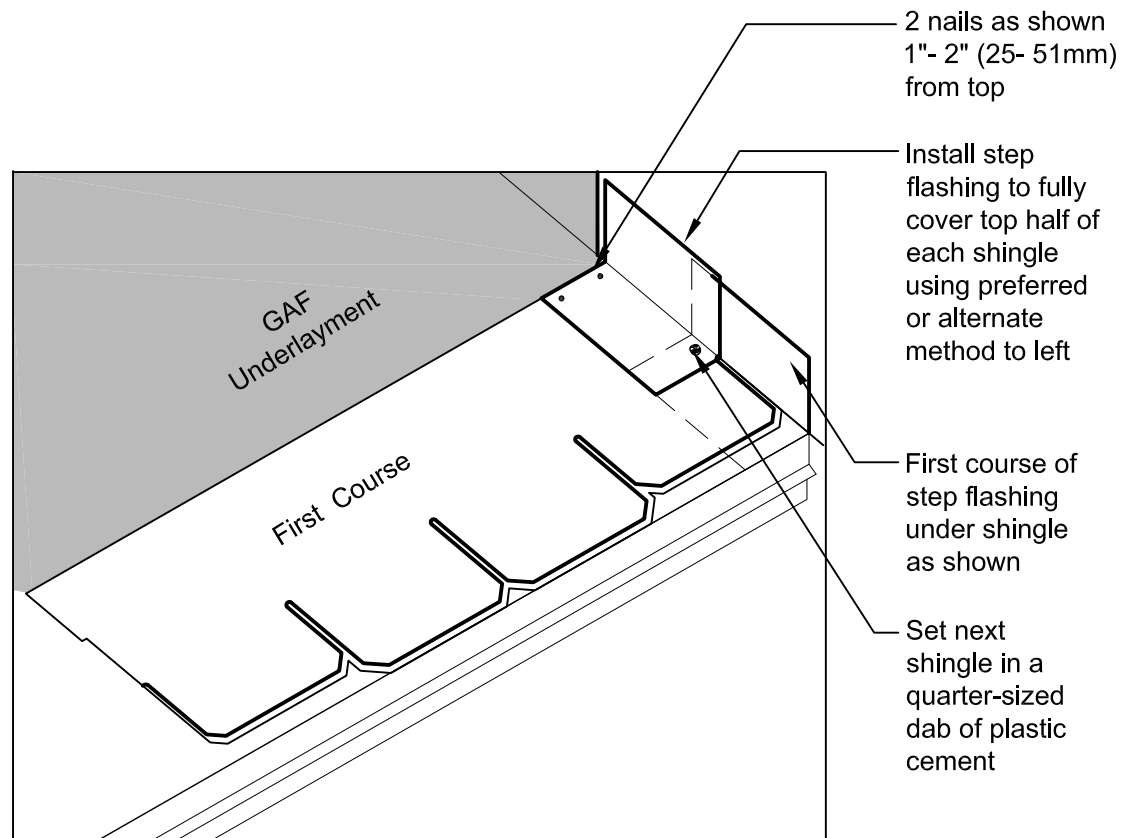

Preferred Step Flashing

Alternate 2 piece Step Flashing

1361 Alps Rd.
Wayne, NJ 07470
www.gaf.com

BRAND SERIES

**WOODLAND
SERIES**
Lifetime Shingles

REVISION DATE

1-01-12

SCALE

N.T.S

STEP FLASHING DETAIL

DETAIL NUMBER

05

DETAIL REFERENCE

SS-WLD