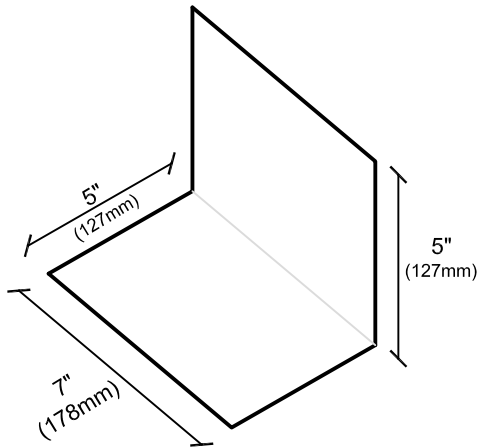

Step Flashing for Capstone Shingles with 5" (127mm) exposure

1361 Alps Rd.
Wayne, NJ 07470
www.gaf.com

BRAND SERIES
CAPSTONE
SERIES
Lifetime Shingles

REVISION DATE
1-01-12

SCALE
N.T.S

STEP FLASHING DETAIL

DETAIL NUMBER

05

DETAIL REFERENCE
SS-CAP