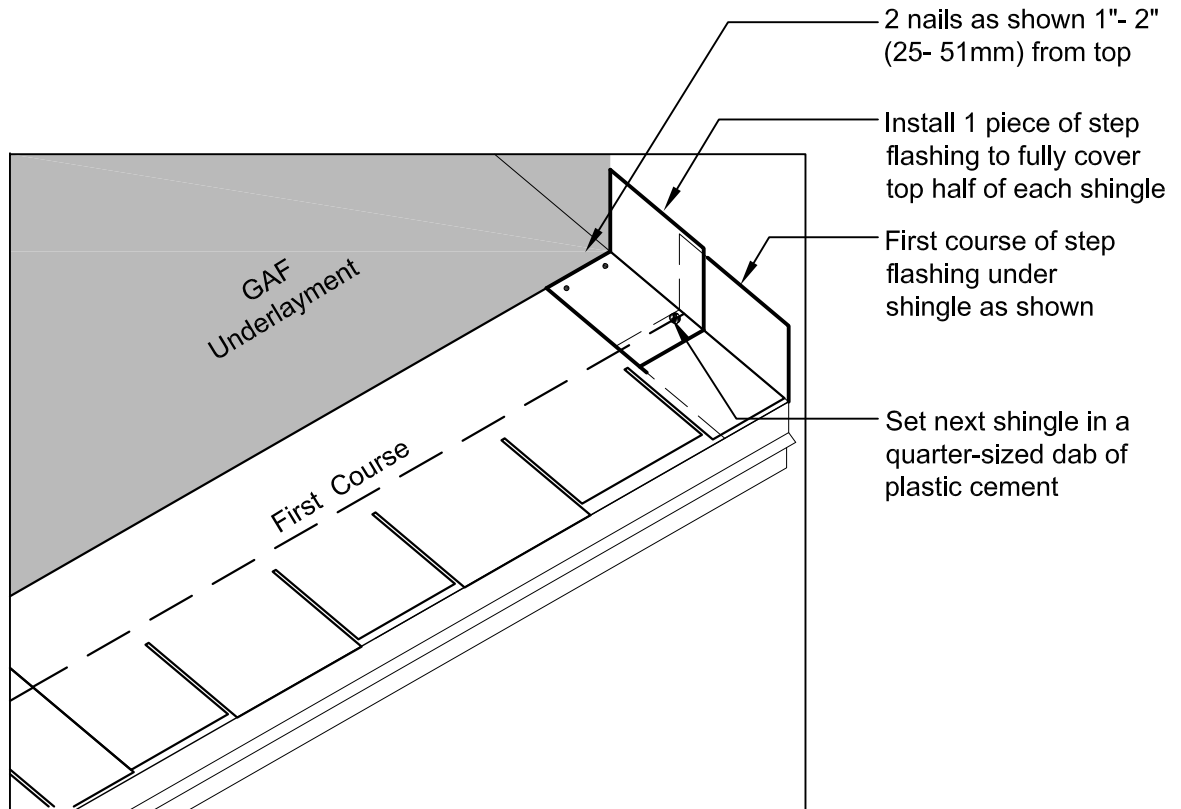

Step Flashing for Capstone Shingles with 5" (127mm) exposure

1361 Alps Rd.
Wayne, NJ 07470
www.gaf.com

BRAND SERIES
CAPSTONE
SERIES
Lifetime Shingles

REVISION DATE
1-01-12

SCALE
N.T.S

STEP FLASHING DETAIL

DETAIL NUMBER

05

DETAIL REFERENCE
SS-CAP