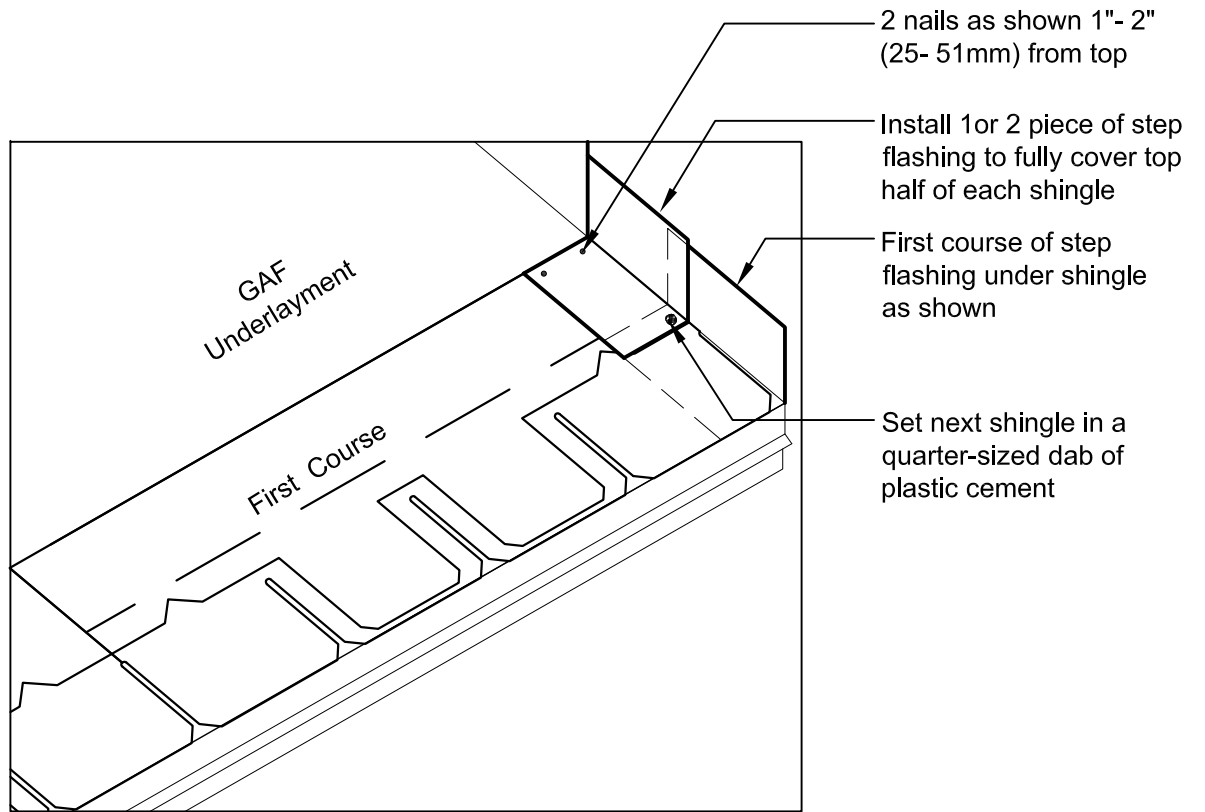

Preferred Step Flashing

Alternate 2 piece Step Flashing

2 nails as shown 1"- 2" (25- 51mm) from top

Install 1 or 2 piece of step flashing to fully cover top half of each shingle

First course of step flashing under shingle as shown