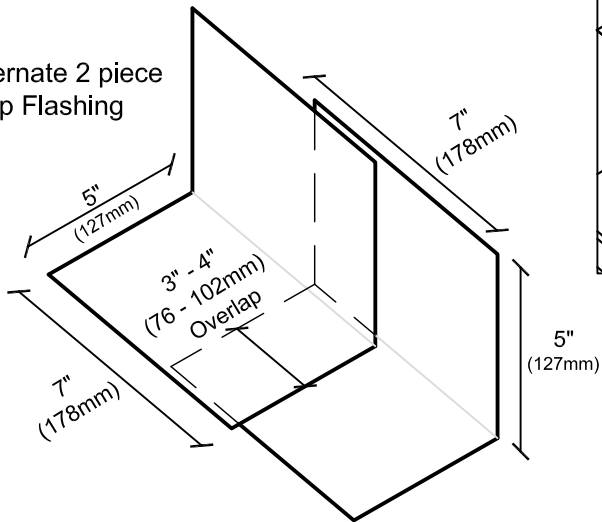

Preferred Step Flashing

Alternate 2 piece Step Flashing

2 nails as shown 1"- 2" (25- 51mm) from top

Install 1 or 2 piece of step flashing to fully cover top half of each shingle

First course of step flashing under shingle as shown