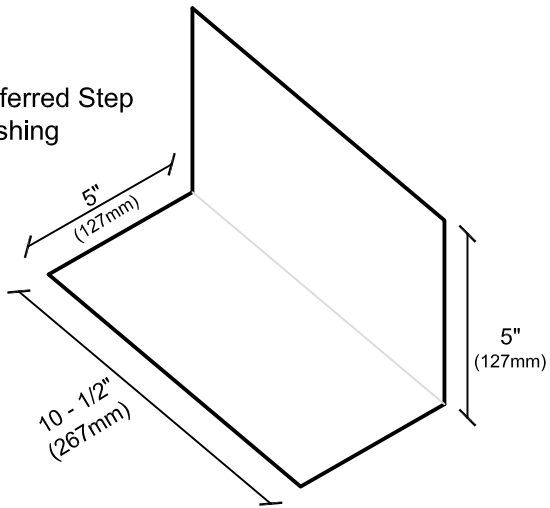

Preferred Step Flashing

Alternate 2 piece Step Flashing

2 nails as shown 1"- 2" (25- 51mm) from top

Install 1 or 2 piece of step flashing to fully cover top half of each shingle

First course of step flashing under shingle as shown