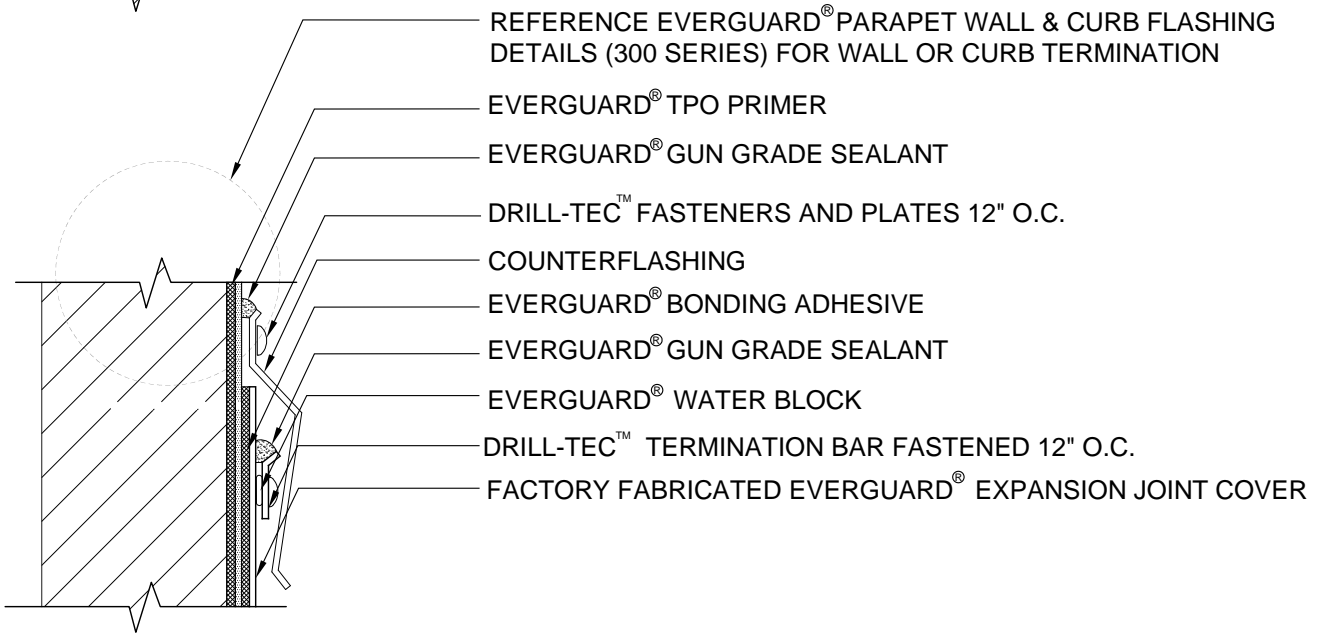

RAPID SEAM™ MAX 10 YR GUARANTEE

EXPANSION JOINT SERIES

ALTERNATE WALL EXPANSION JOINT TERMINATION DETAILS

RAPID SEAM & HEATWELD

DRAWING #

418

SCALE

N.T.S.