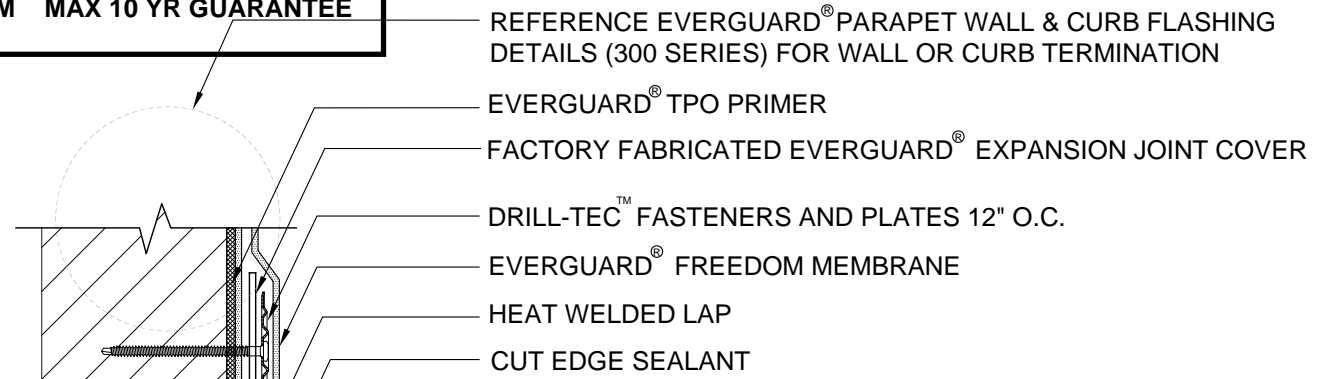

RAPID SEAM™ MAX 10 YR GUARANTEE

EXPANSION JOINT SERIES

ALTERNATE WALL EXPANSION JOINT TERMINATION DETAILS

RAPID SEAM & HEATWELD

DRAWING #

418

SCALE

N.T.S.