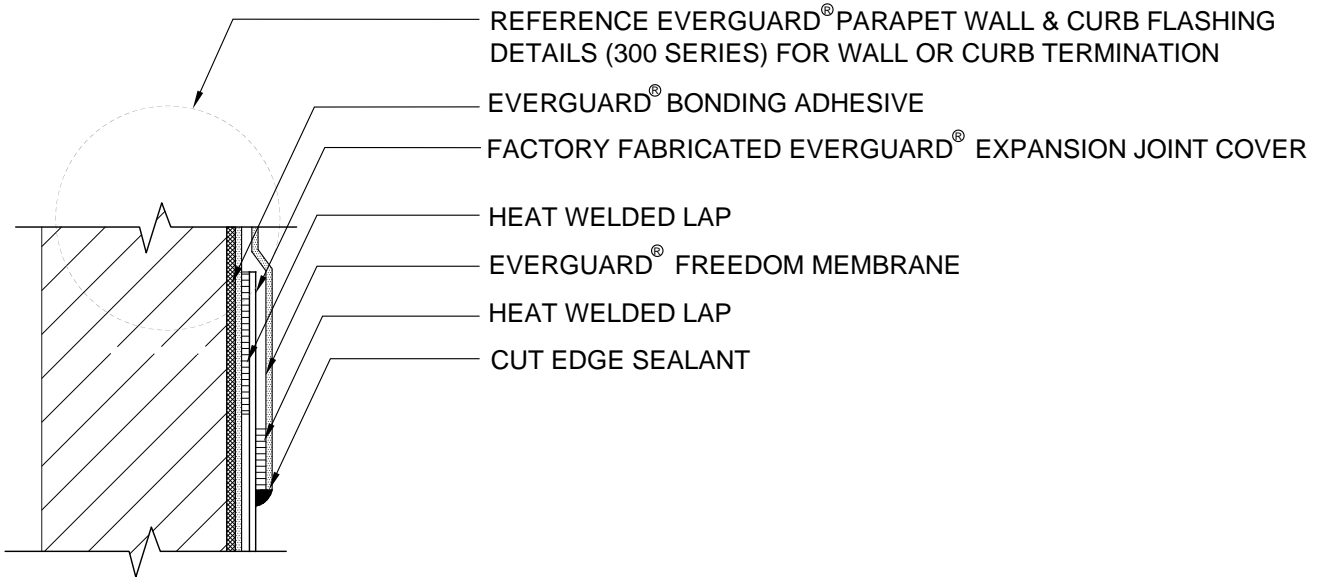

RAPID SEAM™ MAX 10 YR GUARANTEE

EXPANSION JOINT SERIES

ALTERNATE WALL EXPANSION JOINT TERMINATION DETAILS

RAPID SEAM & HEATWELD

DRAWING #

418

SCALE

N.T.S.