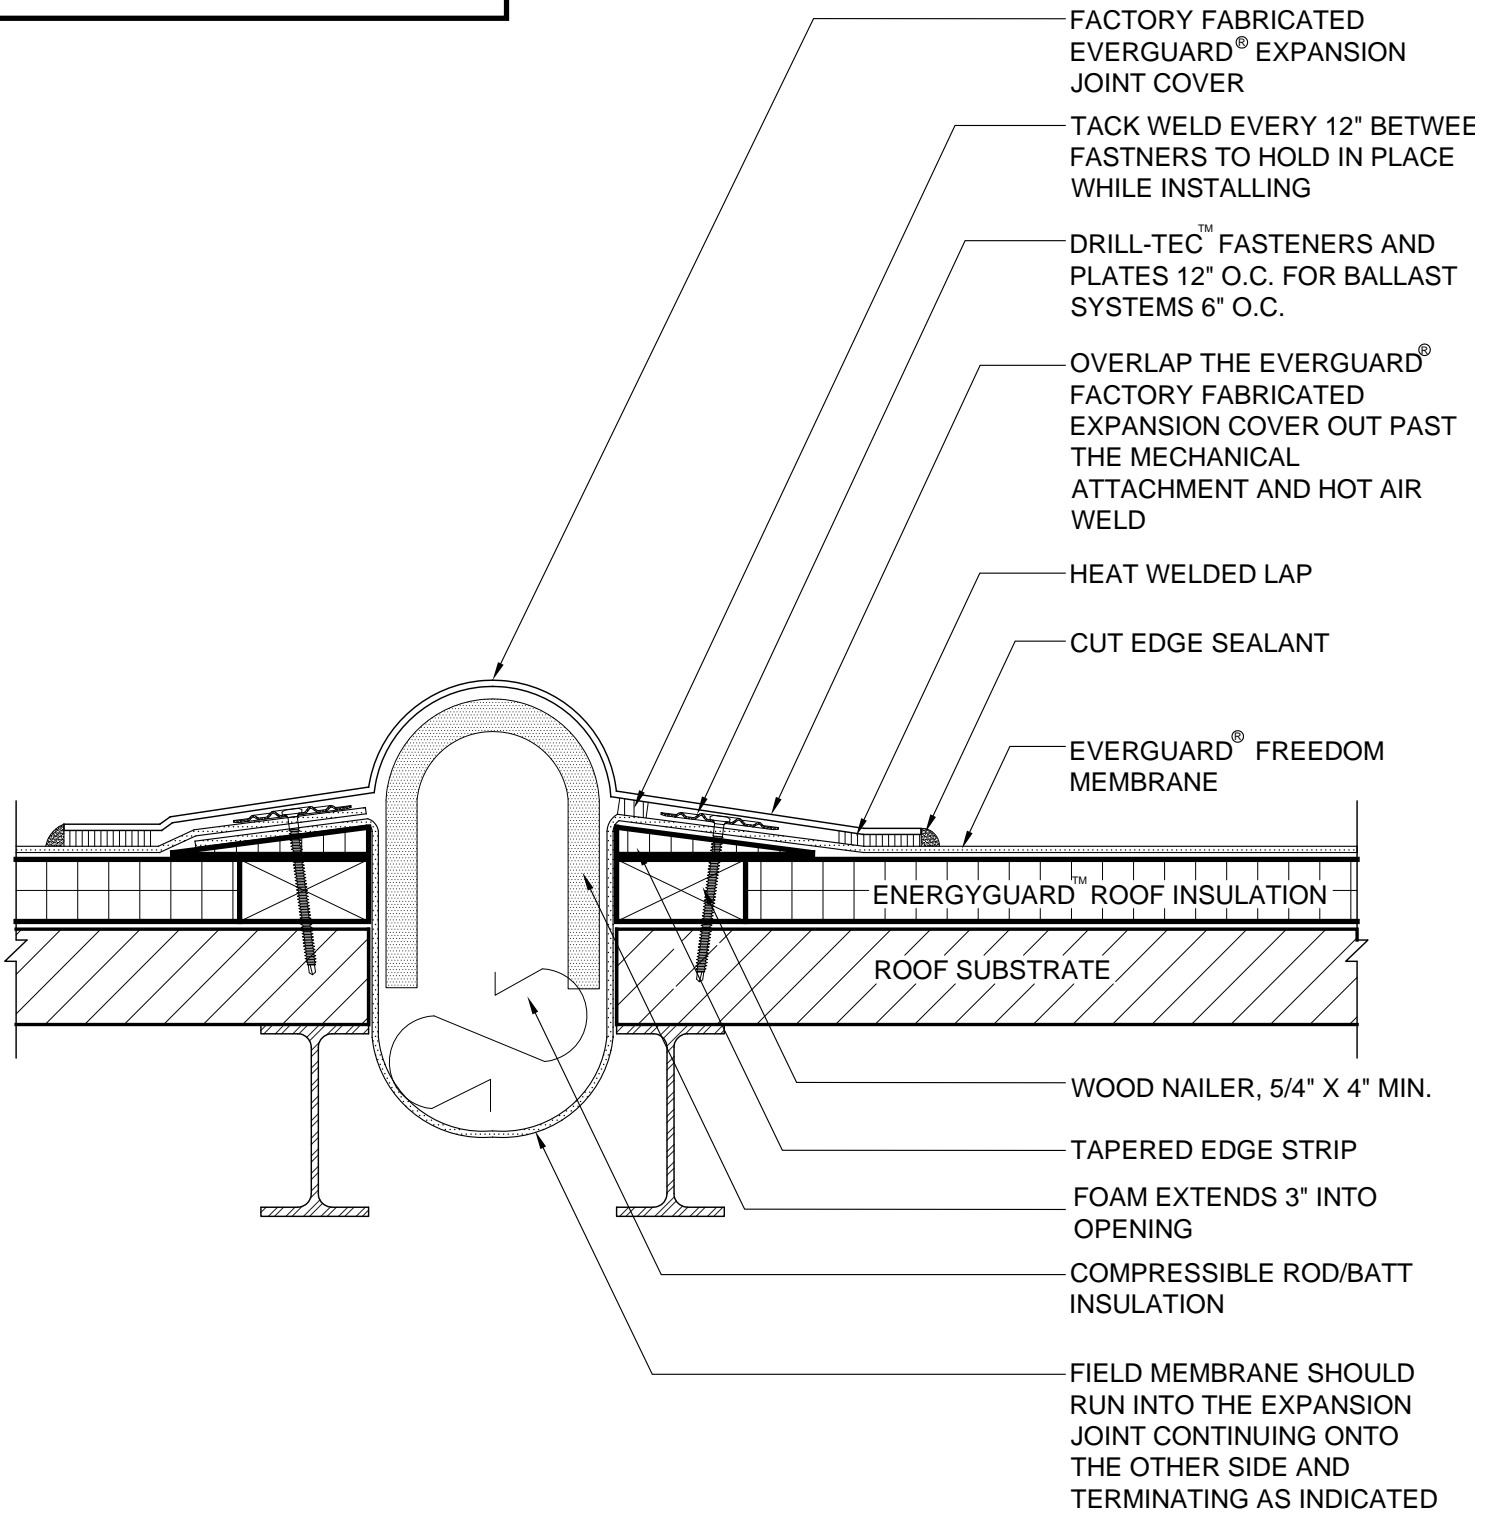

RAPID SEAM™ MAX 10 YR GUARANTEE

NOTE:

1. APPLY EVERGUARD® TPO CUT EDGE SEALANT TO ALL CUT REINFORCED TPO EDGES (REFER TO DETAIL FD 115).

EverGuard Freedom
Self-Adhering Roofing System

EXPANSION JOINT SERIES

FACTORY FABRICATED EXPANSION JOINT DETAIL- FLAT TYPE

RAPID SEAM & HEATWELD

DRAWING #
401A

SCALE
N.T.S.

SYSTEM
FD

ISSUE/ REVISION DATE
3-1-10