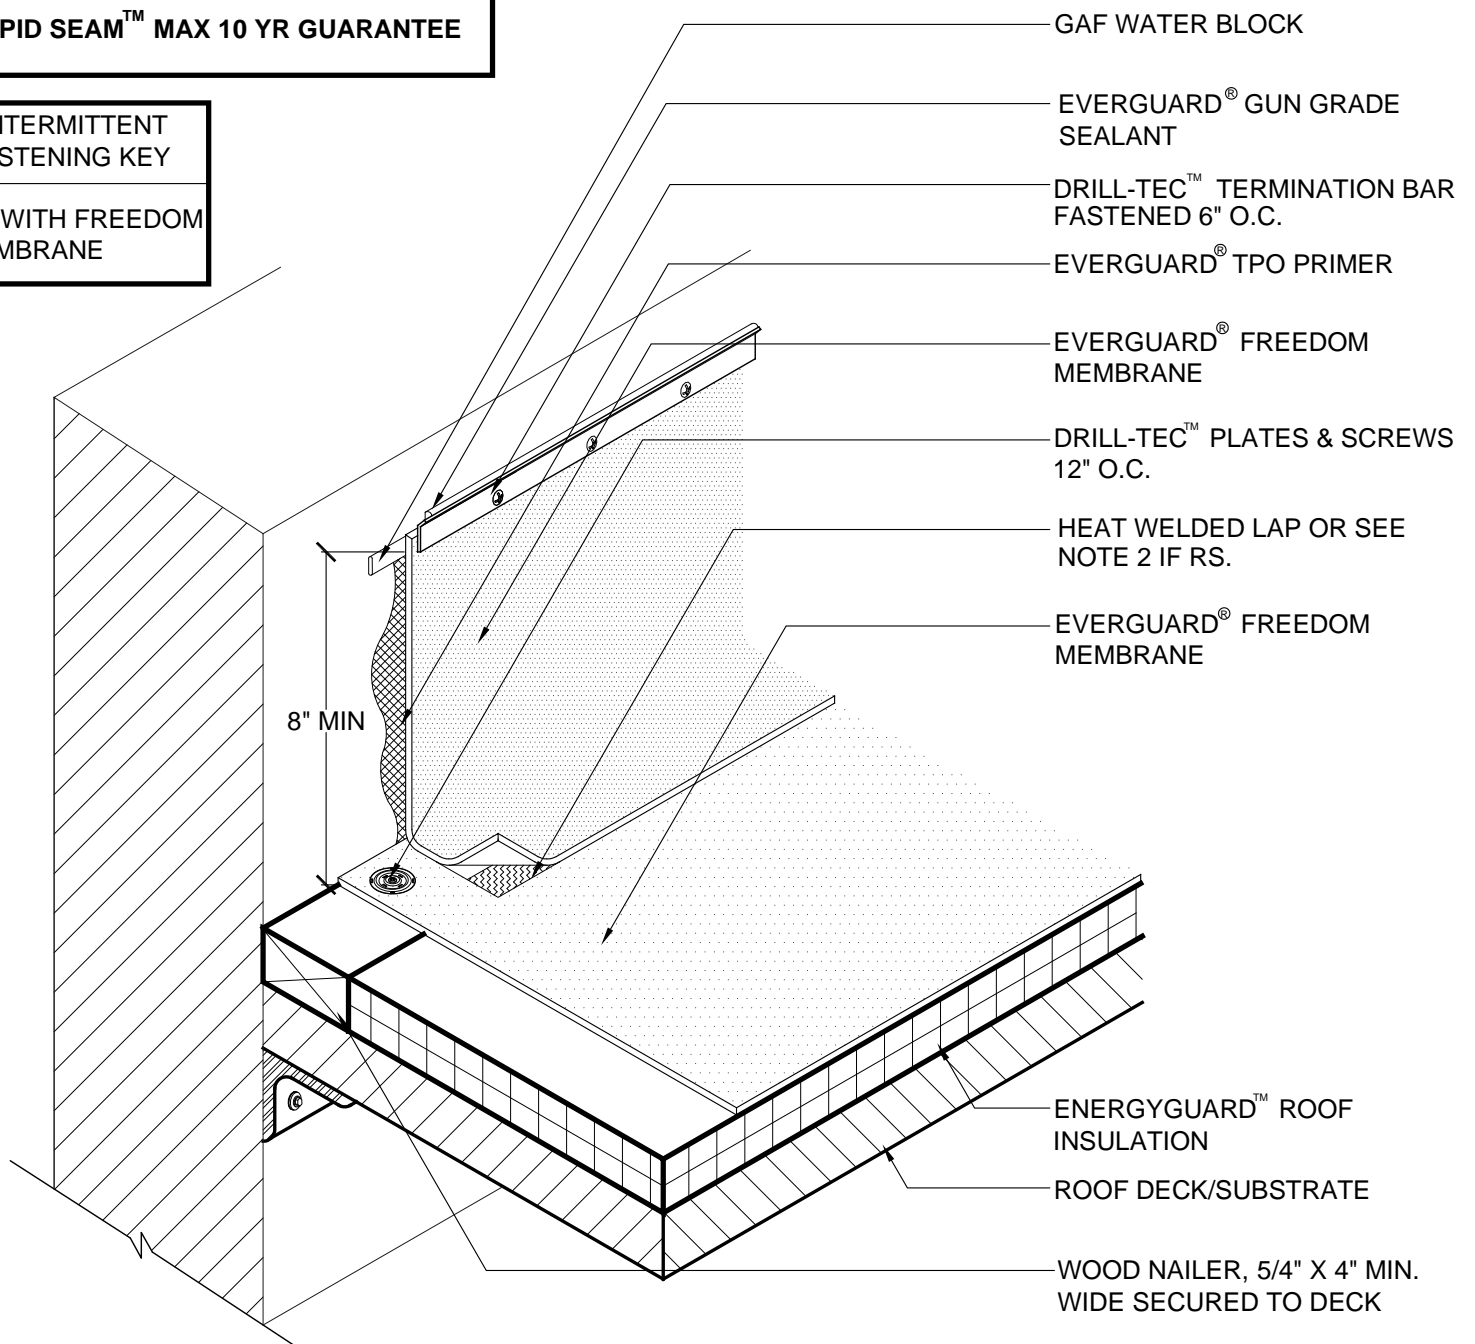

RAPID SEAM™ MAX 10 YR GUARANTEE

**INTERMITTENT
FASTENING KEY**

**54" WITH FREEDOM
MEMBRANE**

NOTE:

1. ADD TOP EDGE TERMINATION IMMEDIATELY AFTER MEMBRANE INSTALLATION.
2. 54" MAX. DIMENSION FOR FREEDOM MEMBRANE UP WALL.
3. TO MAKE A SEAM ON RAPID SEAM™ WITHOUT RAPID SEAM™ PRESENT, YOU MUST USE GAF CLEANER AS WELL AS EVERGUARD® TPO PRIMER TO PREP THE AREA.
4. APPLY EVERGUARD® TPO CUT EDGE SEALANT TO ALL RAPID SEAM EDGES (REFER TO DETAIL FD 115).

PARAPET WALL & CURB SERIES

**PARAPET WALL FLASHING WITH
TERMINATION BAR**

RAPIDSEAM ONLY

DRAWING #

302

SCALE

N.T.S.

SYSTEM