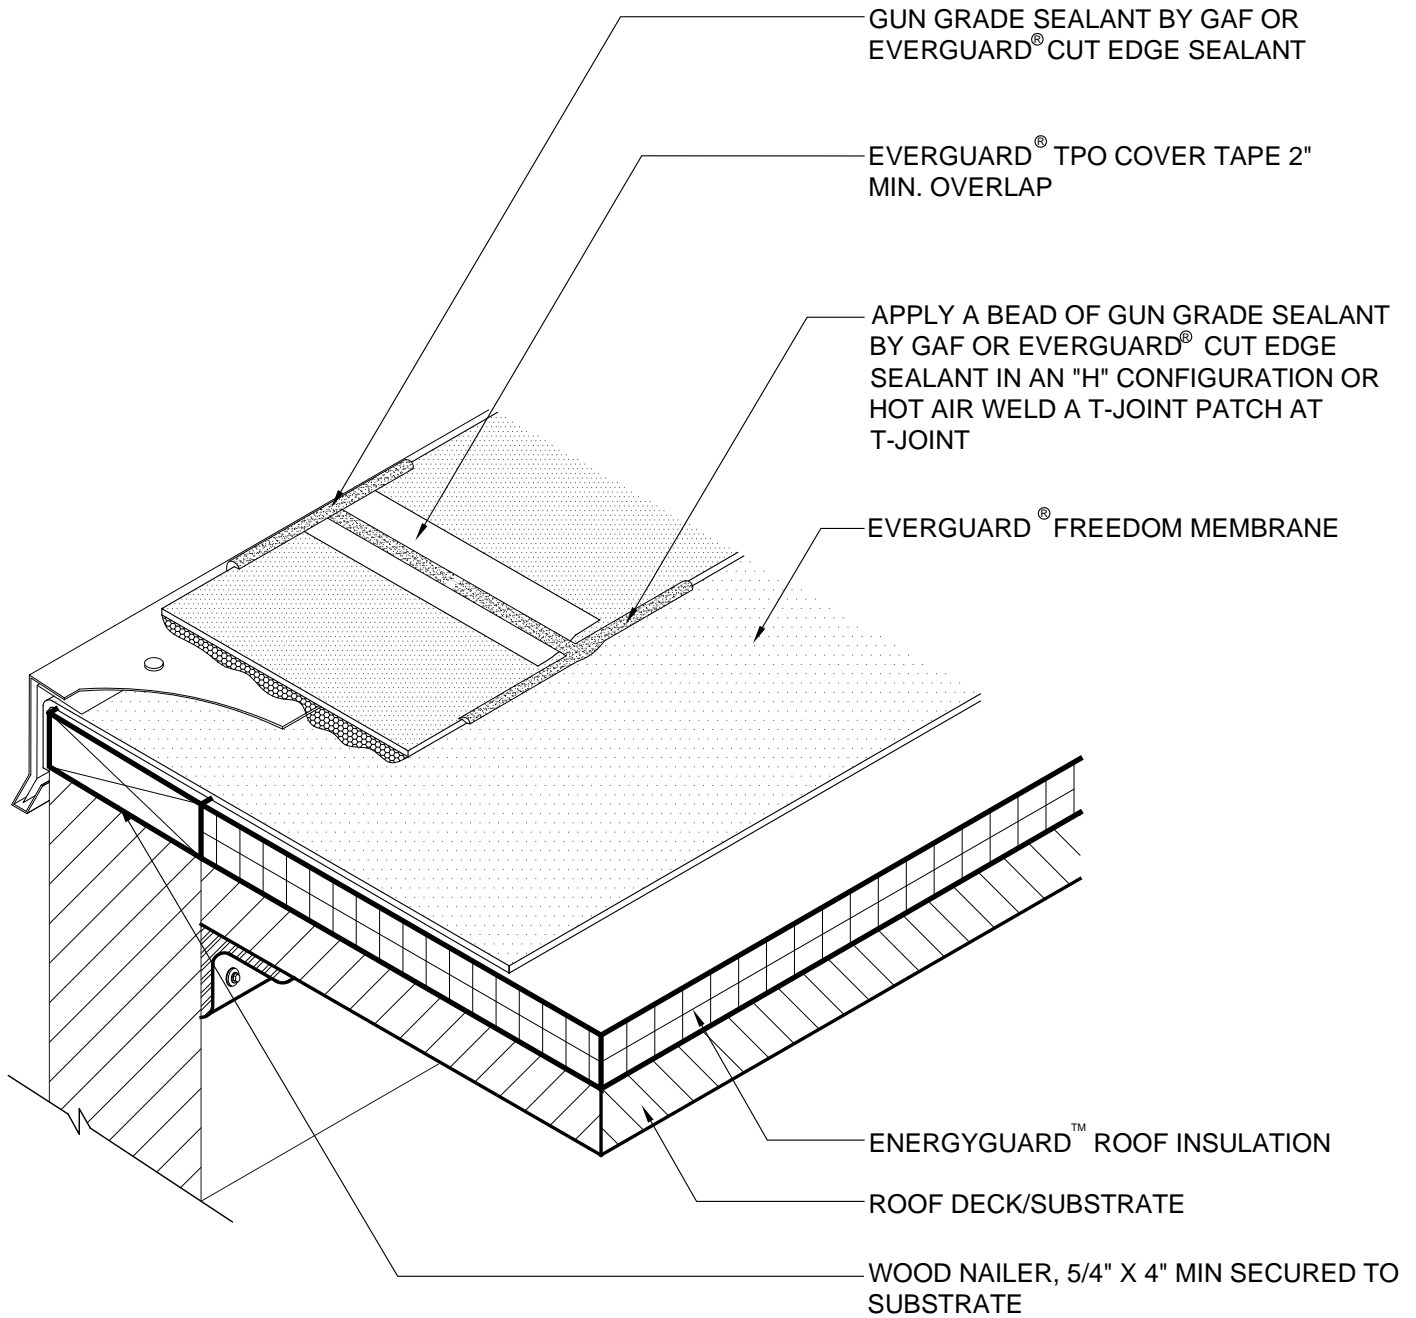

RAPID SEAM™ MAX 10 YR GUARANTEE

NOTE:

1. WHEN ROOF SLOPE IS GREATER THAN 1 AND 12 IN CLIMATES WITH SNOW AND ICE, REFER TO ALTERNATE EDGE DETAIL.
2. TPO COVER TAPE ONLY TO BE USED WITH TPO MEMBRANE SYSTEMS.
3. WHEN USING GUN GRADE SEALANT, BE SURE TO PRIME AREAS FIRST

EverGuard® Freedom™
Self-Adhering Roofing System

ROOF EDGE SERIES

TPO COVER TAPE OVERLAP AT ROOF EDGE

RAPIDSEAM ONLY

DRAWING #

215

SCALE

N.T.S.