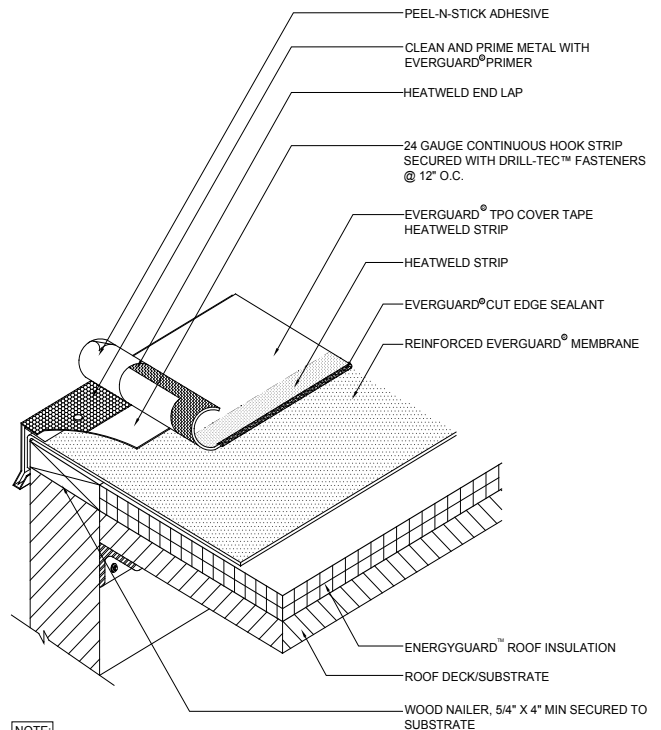

EverGuard®TPO

SINGLE-PLY ROOFING SYSTEMS

Roll Accessories
TPO

Description

EverGuard® TPO single-ply roofing system accessories provide roofing contractors an easy-to-install, factory-built detail. EverGuard® accessories are constructed from GAF's proven durable EverGuard® TPO single-ply reinforced membrane.

- **Cost effective...**
  Reduce installed costs
- **Improved reliability...**
  Factory-built accessories reduce risk of leaks and callbacks
- **Improved aesthetics...**
  Uniform look

Application

EverGuard® TPO Heat-weldable cover tape is a useful accessory for roofs with slopes over 1 inch in 12 pitch. It is constructed from 0.045 inch reinforced TPO membrane, the six inch wide tape has a 3 inch self adhered area and a 3 inch heat-weldable area. The self adhered membrane area is adhered to primed edge metal while the heat weldable area is attached to the roofing membrane using the welding machine of choice. EverGuard® heat-weldable cover tape is eligible for inclusion in EverGuard® Diamond Pledge Guarantee at up to 20 years of coverage.

Product Information

EverGuard® TPO Heat-weldable cover tape is packaged as a hundred foot roll with two rolls in every box.

NOTE

1. TPO COVER TAPE ONLY TO BE USED WITH TPO MEMBRANE SYSTEMS.
2. CLEAN METAL AND MEMBRANE WITH EVERGUARD® TPO CLEANER AND LET DRY.
3. PRIME THE METAL ONLY WITH EVERGUARD® TPO PRIMER. DO NOT SPILL PRIMER ON WELDED SEAM AREA.
4. HOT AIR WELD THE MEMBRANE TO MEMBRANE AREA USING EITHER A ROBOTIC OR HAND WELDER TO SPEC.

Heat-Weldable Cover Tape

Specifications

Roll length: 100'

Roll width: 6"

Shipping Specifications

Rolls per carton: 2

Weight of carton: 34 lbs

Cartons per pallet: 27

Code Approvals

- UL Listed Accessory
- Miami Dade County Product Control Approval
- Texas Department of Insurance
- ICC-ES
- State of Florida Approved

Quality You Can Trust... From North America's Largest Roofing Manufacturer!™

www.gaf.com