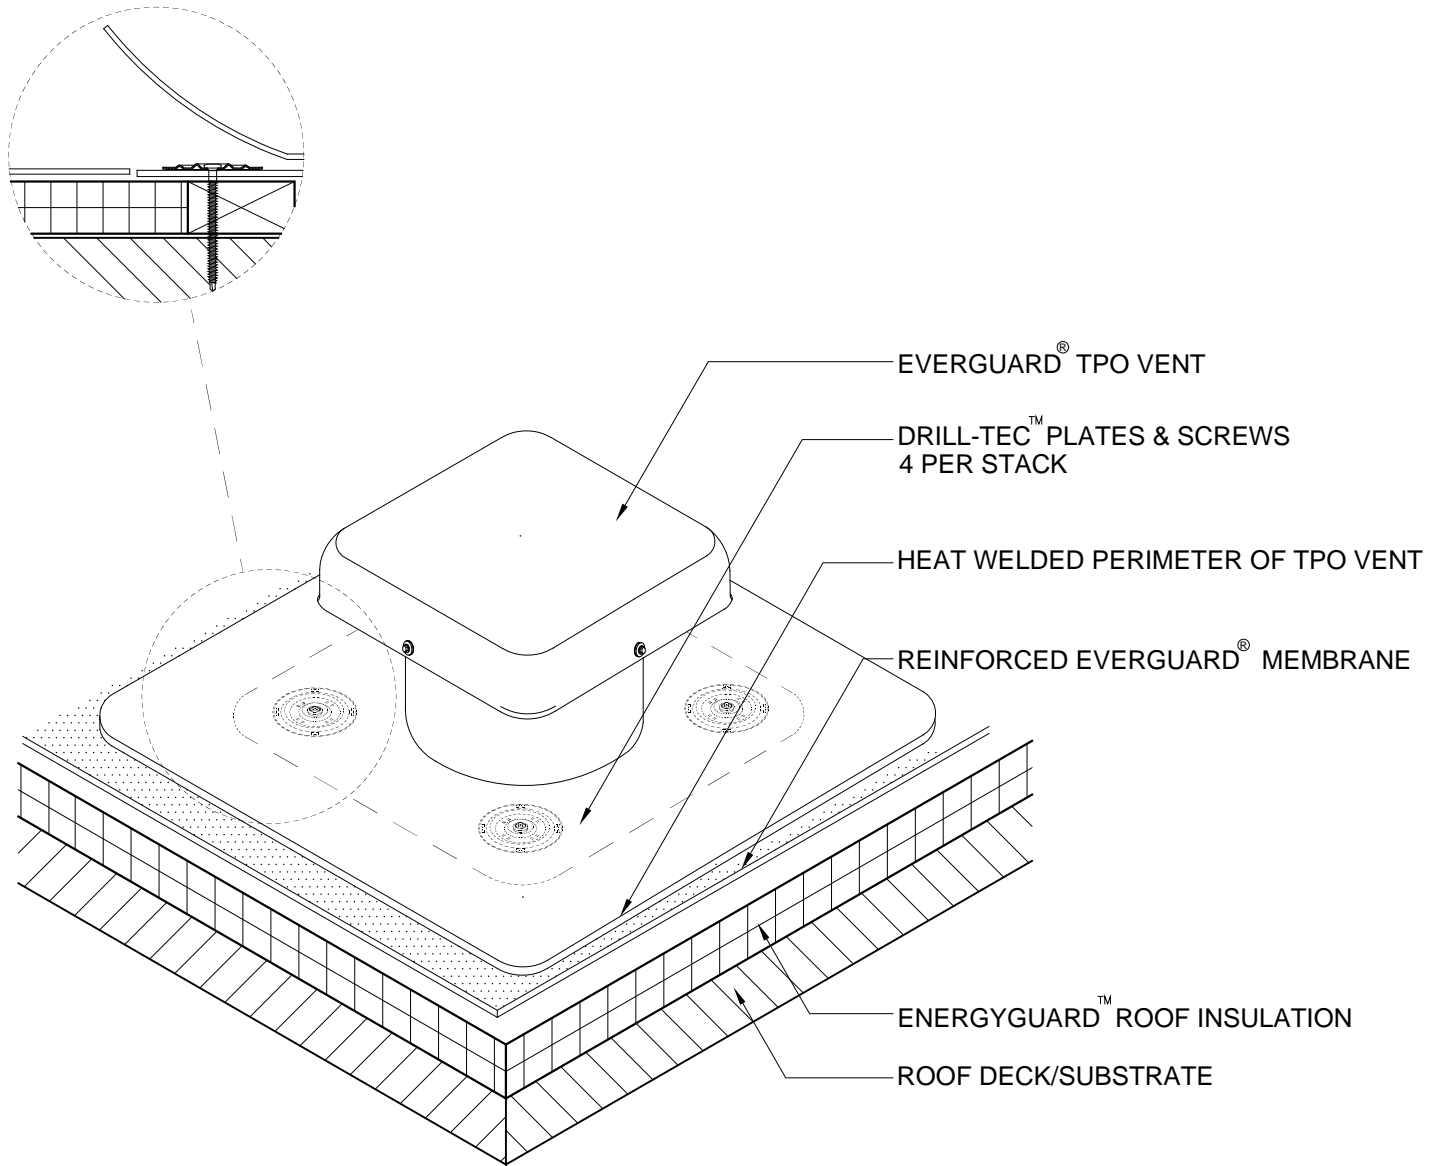

VENT NOT TO BE USED TO VENT MOISTURE FROM ROOF.

NOTE:

1. APPLY EVERGUARD® TPO CUT EDGE SEALANT TO ALL CUT REINFORCED TPO EDGES (REFER TO DETAIL MA/FA/BA 115).
2. VENT NOT TO BE USED TO VENT MOISTURE FROM ROOF.

 GAF <small>GAF MATERIALS CORPORATION www.gaf.com</small>	 EverGuard <small>SINGLE-PLY ROOFING SYSTEMS</small>	EVERGUARD TPO VENT	DRAWING #	SYSTEM
		TPO ONLY	528	MA/FA/BA
ROOF PENETRATION SERIES			SCALE	ISSUE/ REVISION DATE
			N.T.S.	3-01-10