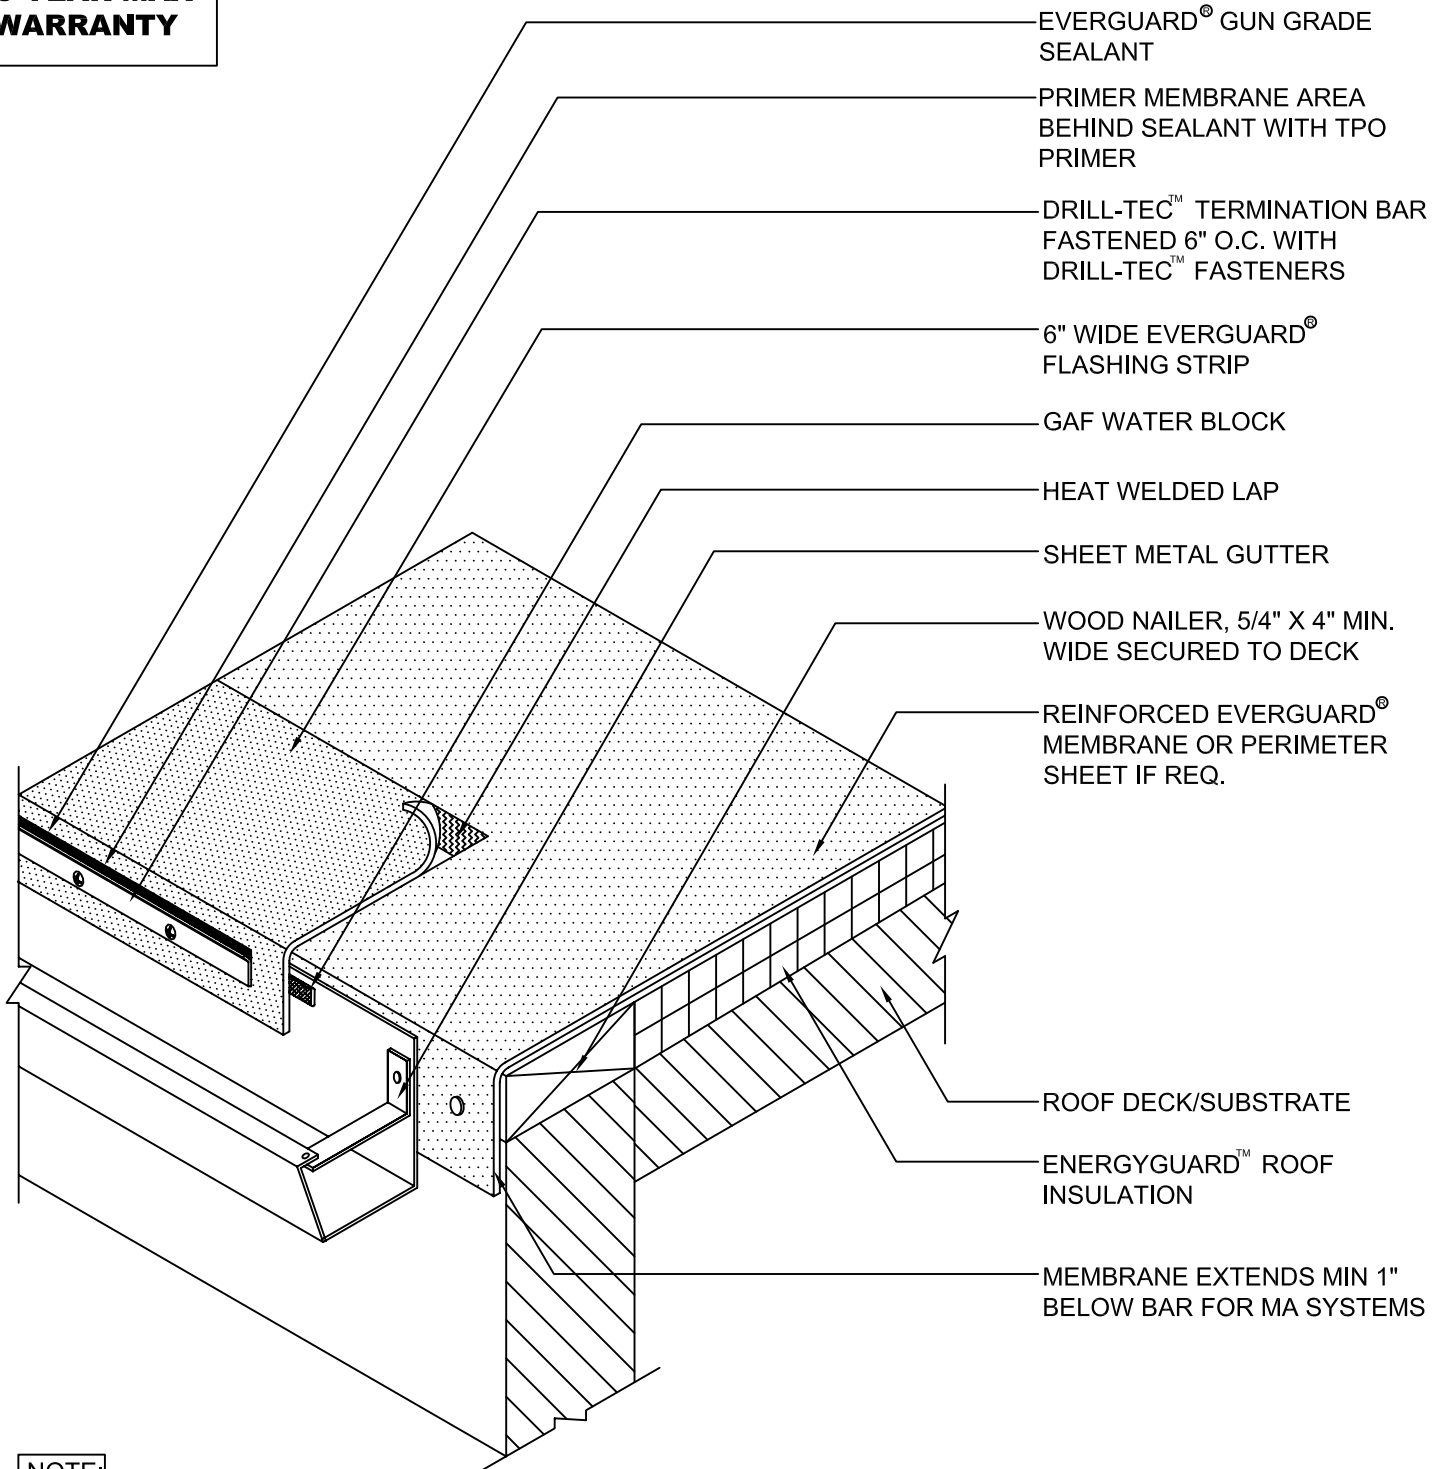

**15 YEAR MAX
WARRANTY**

NOTE:

1. MAXIMUM 15 YEAR GUARANTEED SYSTEMS ONLY.
2. EVERGUARD® ADHESIVE/ASHPALT (NOT SHOWN) REQ'D FOR FA SYSTEMS.
3. APPLY EVERGUARD® TPO AND PVC CUT EDGE SEALANT TO ALL CUT REINFORCED TPO AND PVC EDGES (REFER TO DETAIL MA/FA/BA 115).

WWW.GAF.COM
1361 Alps Rd.
Wayne, NJ 07470

ROOF EDGE SERIES

**GUTTER EDGE WITH
TERMINATION BAR DETAIL**

DRAWING #

212

SCALE
N.T.S.

SYSTEM

MA/FA/BA