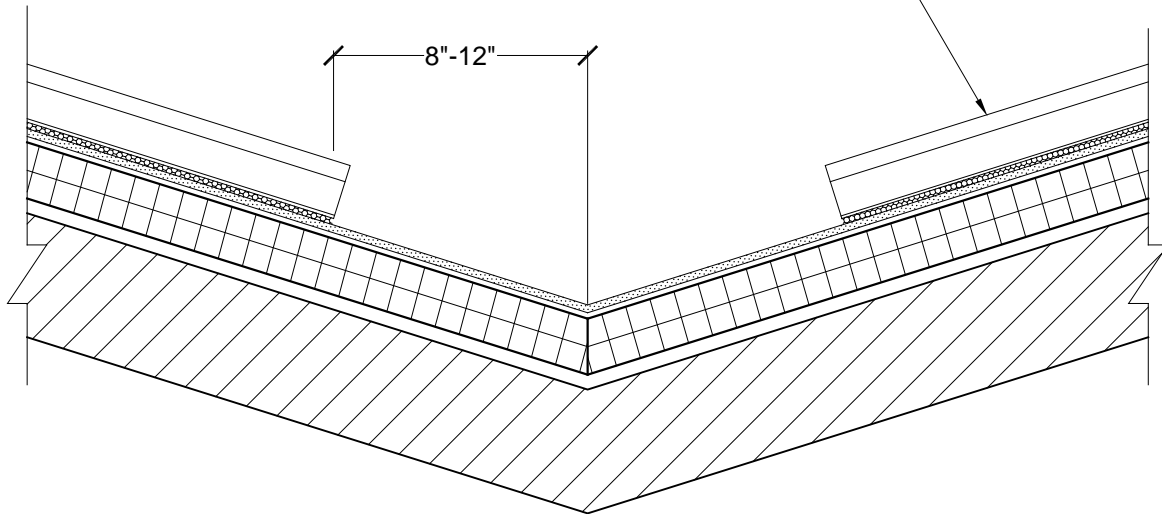

EVERGUARD® TPO ARCHITECTURAL
STANDING SEAM PROFILE

VALLEY

RIDGE

NOTE:

1. EVERGUARD® COATED METAL IS AVAILABLE IN MATCHING COLORS TO FIELD MEMBRANE AND STANDING SEAM PROFILE IF NEEDED
2. WHITE COVER TAPE MAY BE USED WITH A MAXIMUM 15 YEAR WARRANTY.

ARCHITECTURAL
STANDING SEAM
PROFILE SERIES

VALLEY & RIDGE DETAIL

TPO ONLY

DRAWING #

004

SCALE

N.T.S.

SYSTEM