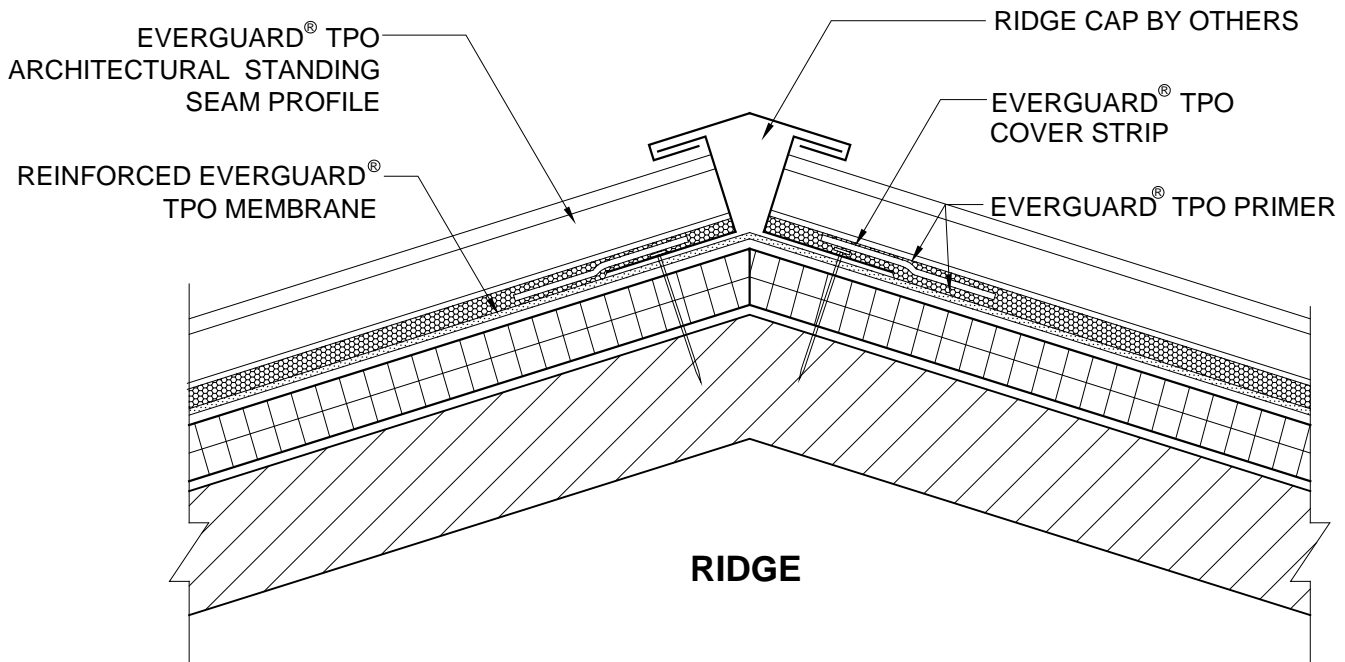

EVERGUARD® TPO ARCHITECTURAL
STANDING SEAM PROFILE

VALLEY

RIDGE

NOTE:

1. EVERGUARD® COATED METAL IS AVAILABLE IN MATCHING COLORS TO FIELD MEMBRANE AND STANDING SEAM PROFILE IF NEEDED
2. WHITE COVER TAPE MAY BE USED WITH A MAXIMUM 15 YEAR WARRANTY.

ARCHITECTURAL
STANDING SEAM
PROFILE SERIES

VALLEY & RIDGE DETAIL

TPO ONLY

DRAWING #

004

SCALE

N.T.S.

SYSTEM