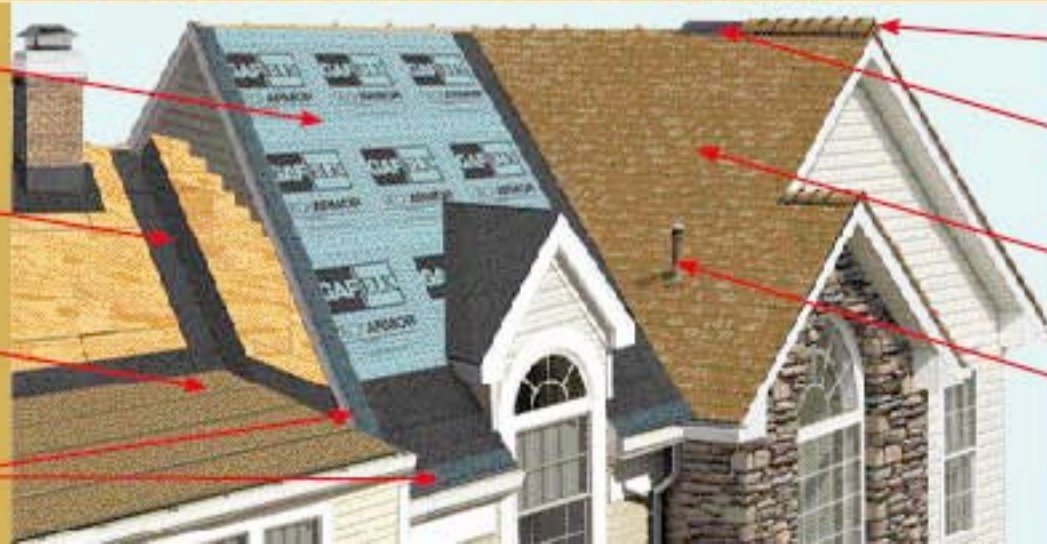

*Protect Your Building
From Fire Dangers And
Fumes By Installing....*

Self-Adhering Roofing System

A Self-Adhering Roofing System will provide long-lasting protection for the low-slope areas of your property without the danger or hassles associated with the installation of other conventional roofing products.

Smart Choice® ROOF SYSTEM SOLUTION

visit www.gaf.com

Roof Deck
Protection

Leak
Barrier

Low-Slope
Membranes

Pre-Cut Starter
Strip Shingles

Ridge Cap
Shingles

Attic
Ventilation

Quality
Shingles

Roof Accessory
Paint

The GAF-Elk Smart Choice® Roof System Solution has earned the prestigious Good Housekeeping Seal, which means that Good Housekeeping stands behind the products in this system (refer to Good Housekeeping Magazine for its consumer protection policy).