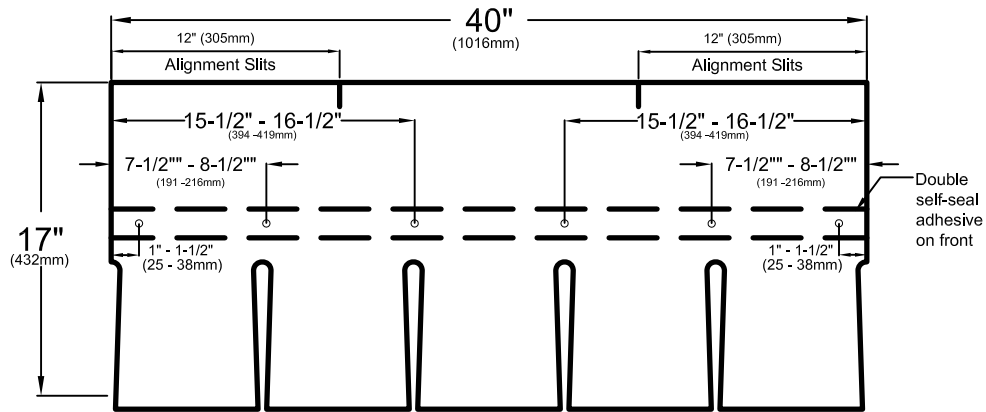

These shingles MUST be nailed a nominal 9" (229mm) from bottom of tabs as shown. Nails must not be exposed.

**STANDARD NAILING PATTERN - six nails per shingle**

1361 Alps Rd.  
Wayne, NJ 07470  
www.gaf.com

## SHINGLE NAIL PLACEMENT DETAILS

DETAIL NUMBER