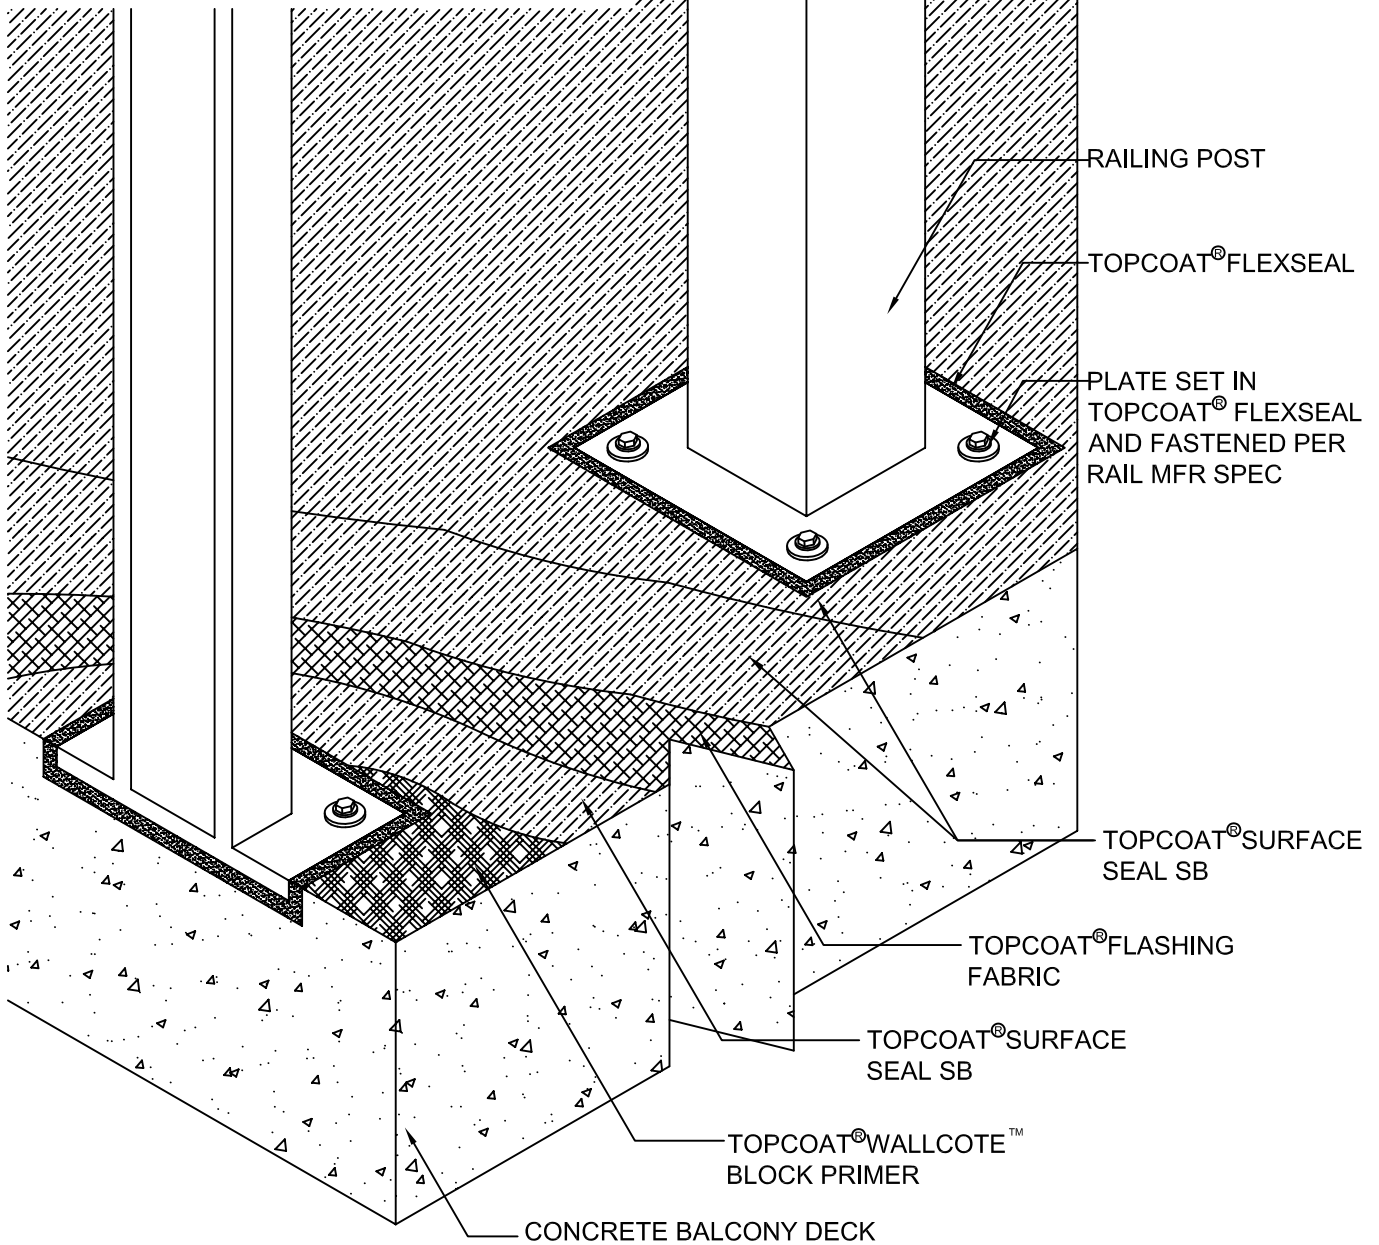

PLAN VIEW OF BALCONY

TOPCOAT®
COATINGS, SEALANTS AND ADHESIVES

BALCONY RECESSED RAILING DETAIL

DRAWING #

104

SYSTEM

TC/BALC

1361 Alps Rd.
Wayne, NJ 07470
www.gaf.com