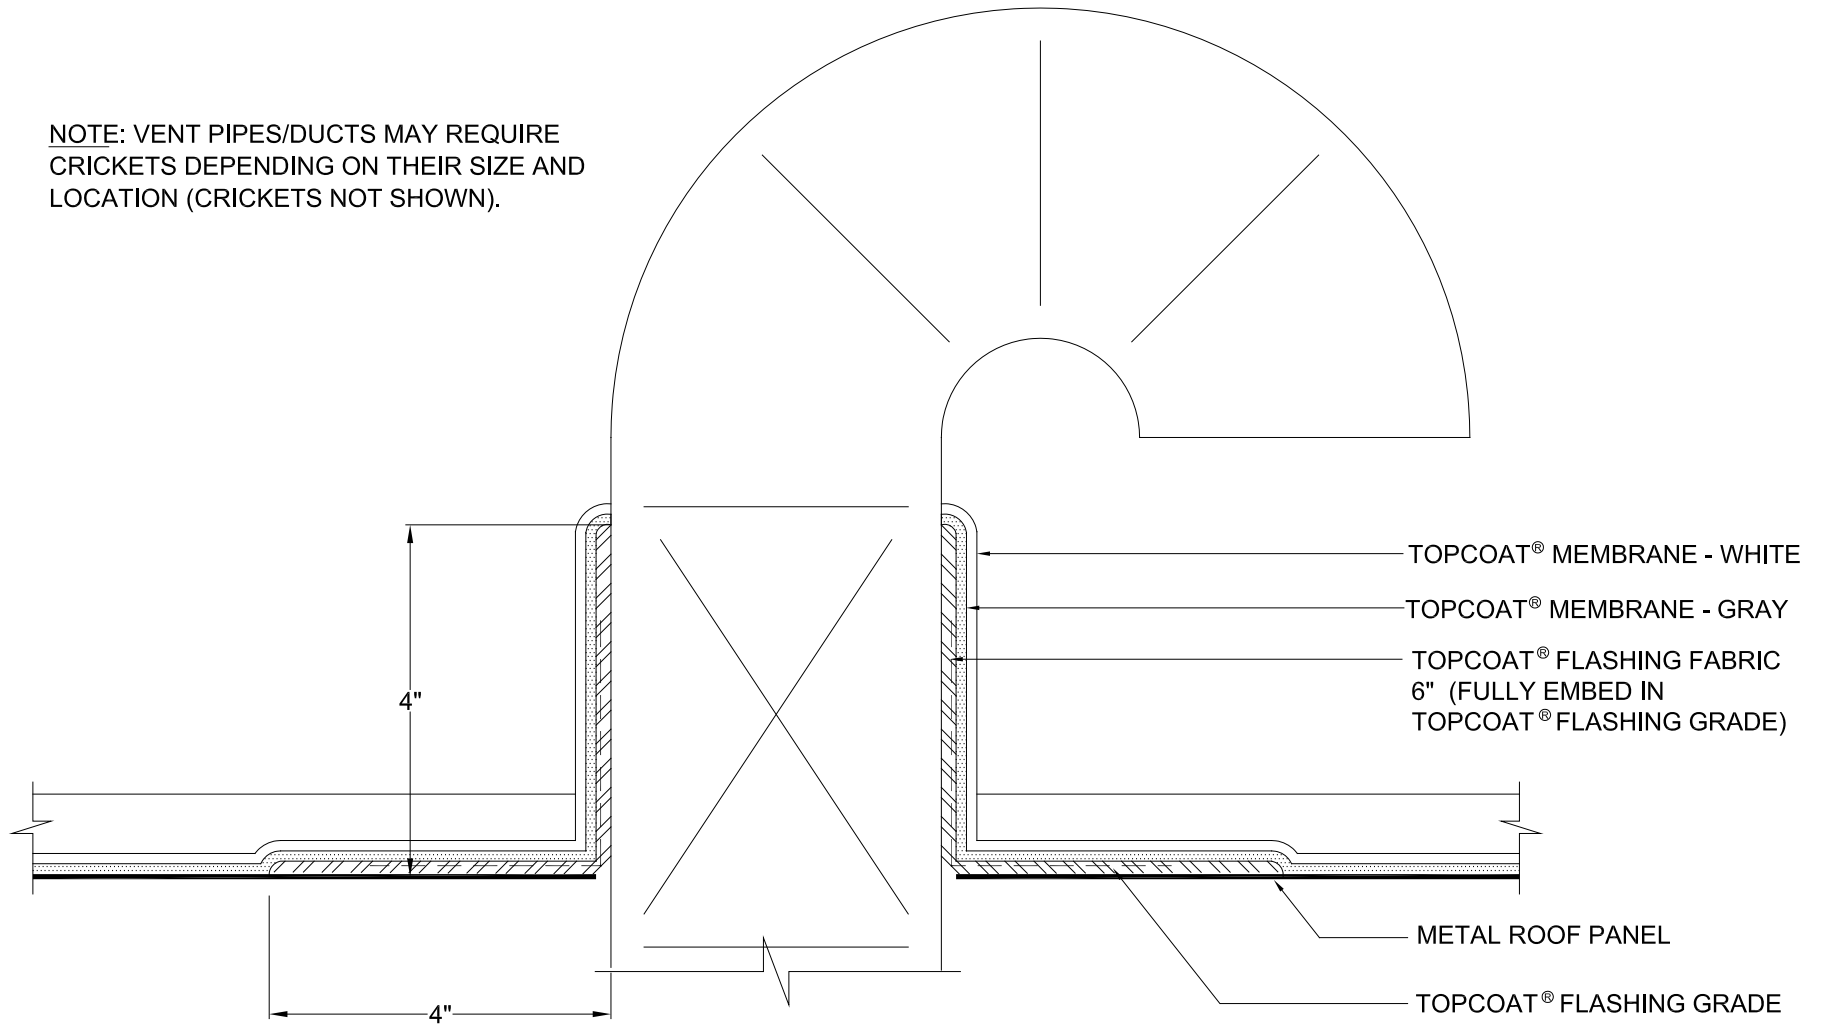

NOTE: VENT PIPES/DUCTS MAY REQUIRE CRICKETS DEPENDING ON THEIR SIZE AND LOCATION (CRICKETS NOT SHOWN).

WWW.GAF.COM

1361 Alps Rd.
Wayne, NJ 07470

TOPCOAT®
COATINGS, SEALANTS AND ADHESIVES

ROOF
PENETRATION
SERIES

DUCT FLASHING DETAIL

DRAWING #

507

SCALE

N.T.S.

SYSTEM

TC

ISSUE/ REVISION DATE