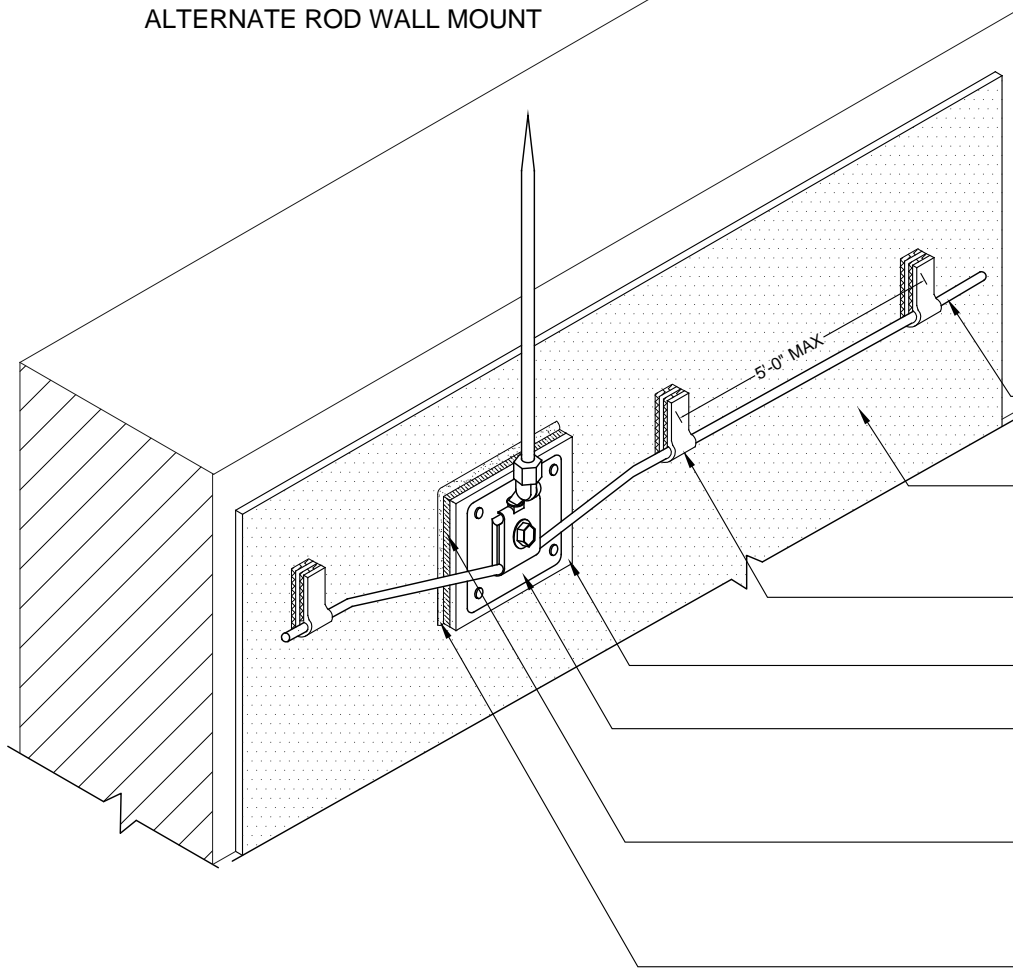

RAPID SEAM™ MAX 10 YR GUARANTEE

EVERGUARD® FREEDOM MEMBRANE

EVERGUARD® GUN GRADE SEALANT AROUND PLATE

GAF WATER BLOCK BETWEEN PLATE AND FLASHING MEMBRANE

SIDE MOUNT LIGHTING ROD HOLDER

SUPPORT PLATE

TWISTED COPPER OR ALUMINUM CABLE

ALTERNATE ROD WALL MOUNT

TWISTED COPPER OR ALUMINUM CABLE

EVERGUARD® FREEDOM MEMBRANE

STRAP HOT AIR WELDED TO MEMBRANE

SUPPORT PLATE

SIDE MOUNT LIGHTING ROD HOLDER

GAF WATER BLOCK BETWEEN PLATE AND FLASHING MEMBRANE

EVERGUARD® GUN GRADE SEALANT AROUND PLATE

SPECIAL CONSTRUCTION SERIES

WALL MOUNTED LIGHTNING SUPPRESSION SYSTEM

HEATWELD & RAPIDSEAM

DRAWING #

607

SCALE

N.T.S.