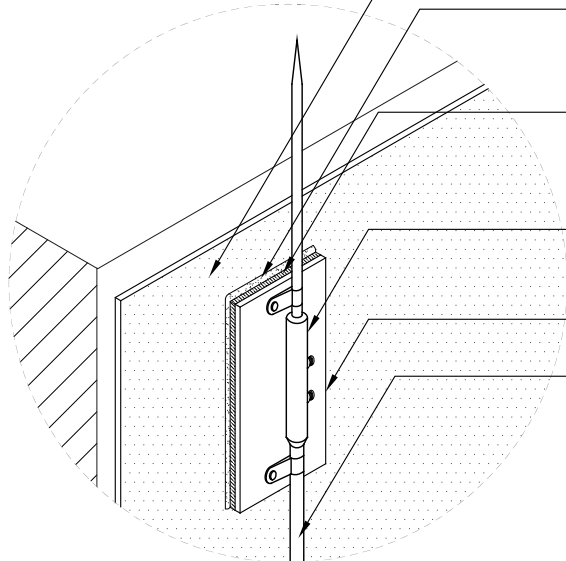

RAPID SEAM™ MAX 10 YR GUARANTEE

EVERGUARD® FREEDOM MEMBRANE

EVERGUARD® GUN GRADE SEALANT AROUND PLATE

GAF WATER BLOCK BETWEEN PLATE AND FLASHING MEMBRANE

SIDE MOUNT LIGHTING ROD HOLDER

SUPPORT PLATE

TWISTED COPPER OR ALUMINUM CABLE

ALTERNATE ROD WALL MOUNT

TWISTED COPPER OR ALUMINUM CABLE

EVERGUARD® FREEDOM MEMBRANE

STRAP HOT AIR WELDED TO MEMBRANE

SUPPORT PLATE

SIDE MOUNT LIGHTING ROD HOLDER

GAF WATER BLOCK BETWEEN PLATE AND FLASHING MEMBRANE