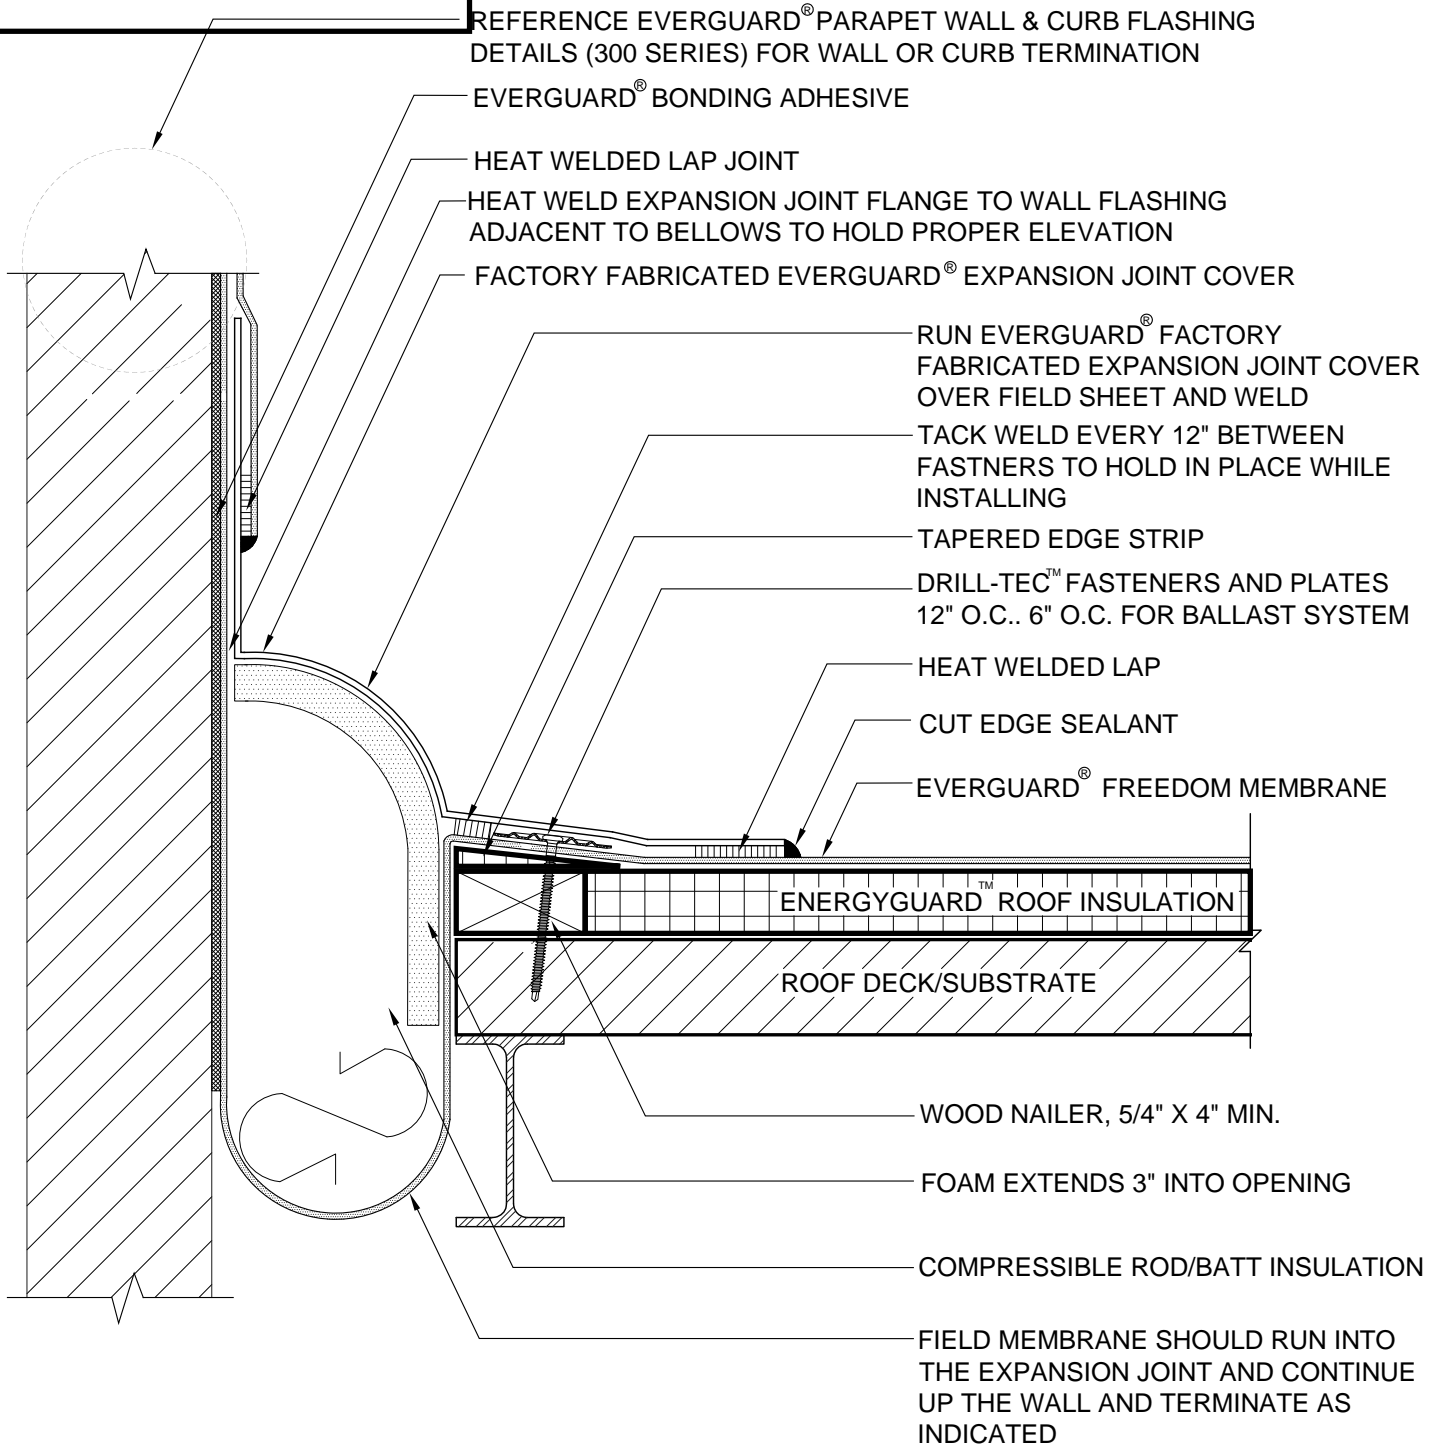

RAPID SEAM™ MAX 10 YR GUARANTEE

NOTE:

1. APPLY EVERGUARD® TPO CUT EDGE SEALANT TO ALL CUT REINFORCED TPO EDGES (REFER TO DETAIL FD 115).

EverGuard® Freedom™
Self-Adhering Roofing System

EXPANSION JOINT SERIES

FACTORY FABRICATED WALL EXPANSION JOINT DETAIL- FLAT TYPE

RAPID SEAM & HEATWELD

DRAWING #

403A

SCALE

N.T.S.

SYSTEM

FD