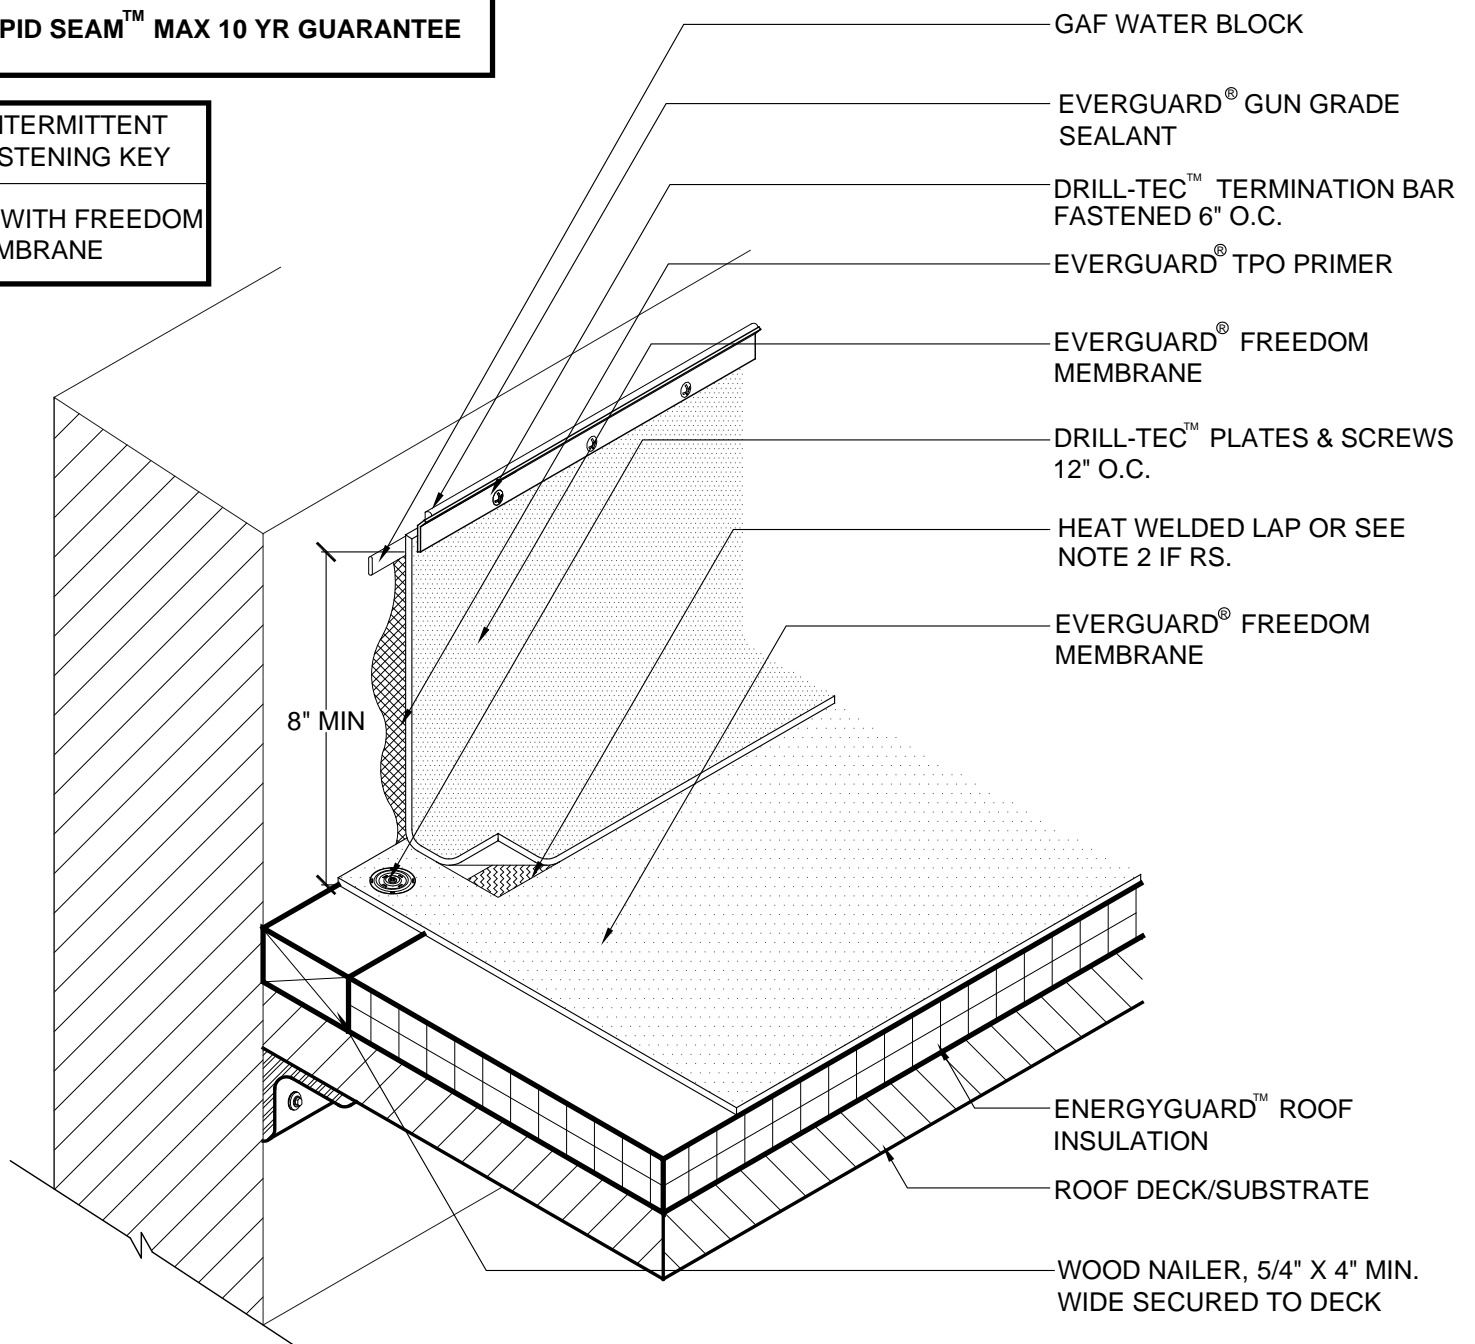

RAPID SEAM™ MAX 10 YR GUARANTEE

**INTERMITTENT
FASTENING KEY**

**54" WITH FREEDOM
MEMBRANE**

NOTE:

1. ADD TOP EDGE TERMINATION IMMEDIATELY AFTER MEMBRANE INSTALLATION.
2. 54" MAX. DIMENSION FOR FREEDOM MEMBRANE UP WALL.
3. TO MAKE A SEAM ON RAPID SEAM™ WITHOUT RAPID SEAM™ PRESENT, YOU MUST USE GAF CLEANER AS WELL AS EVERGUARD® TPO PRIMER TO PREP THE AREA.
4. APPLY EVERGUARD® TPO CUT EDGE SEALANT TO ALL RAPID SEAM EDGES (REFER TO DETAIL FD 115).

PARAPET WALL
& CURB SERIES

**PARAPET WALL FLASHING WITH
TERMINATION BAR**

RAPIDSEAM ONLY

DRAWING #

302

SCALE

N.T.S.

SYSTEM