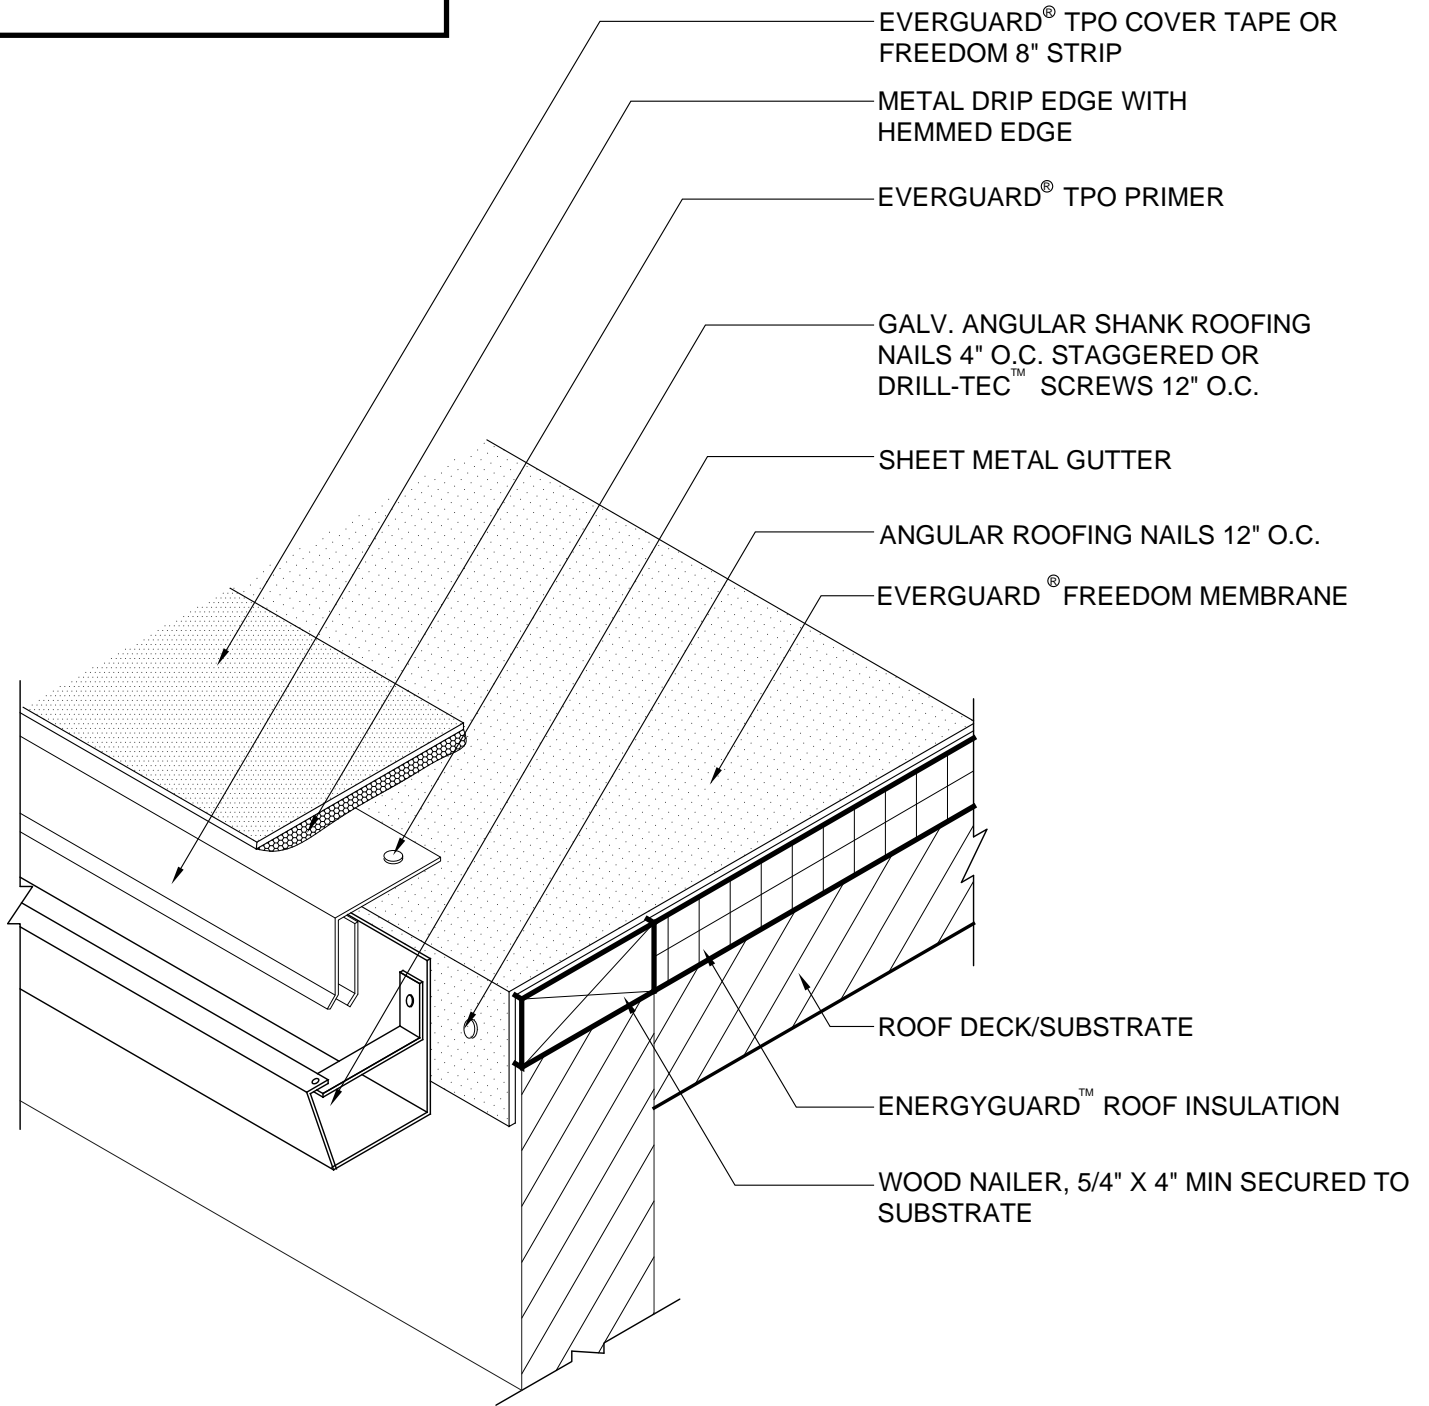

**RAPID SEAM™ MAX 10 YR GUARANTEE**

**NOTE:**

1. BE SURE TO CLEAN METAL AND MEMBRANE WITH TPO CLEANER BEFORE ADDING PRIMER AND COVER TAPE.
2. TPO COVER TAPE ONLY TO BE USED WITH TPO MEMBRANE SYSTEMS.

EverGuard  
**Freedom**  
Self-Adhering Roofing System

**GUTTER EDGE WITH TPO COVER TAPE**

ROOF EDGE SERIES

RAPIDSEAM ONLY

DRAWING #

**214**

SCALE

N.T.S.

SYSTEM