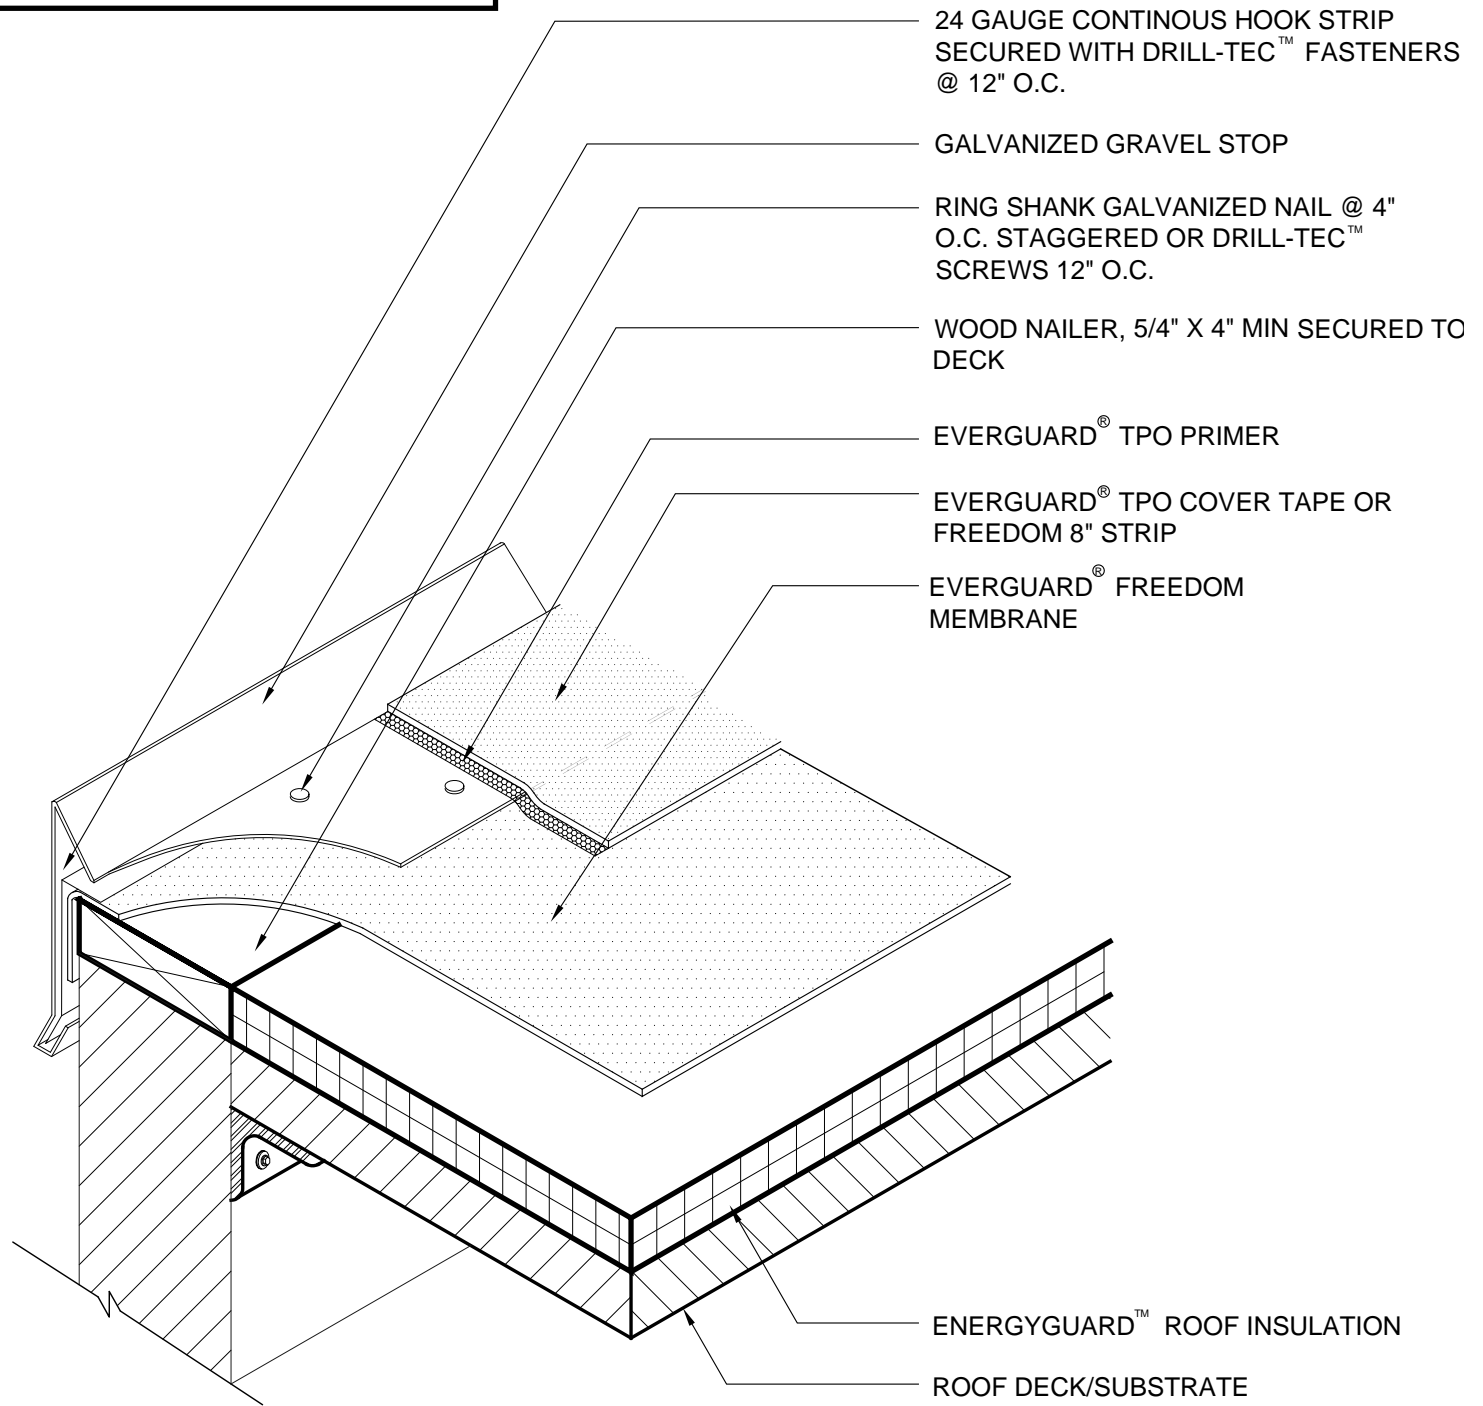

RAPID SEAM™ MAX 10 YR GUARANTEE

NOTE:

1. BE SURE TO CLEAN METAL AND MEMBRANE WITH TPO CLEANER BEFORE ADDING PRIMER AND COVER TAPE.
2. APPLY EVERGUARD® TPO CUT EDGE SEALANT TO ALL RAPID SEAM EDGES (REFER TO DETAIL FD 115).

ROOF EDGE WITH TPO COVER TAPE

ROOF EDGE SERIES

RAPIDSEAM ONLY

DRAWING #

213

SCALE

N.T.S.

SYSTEM