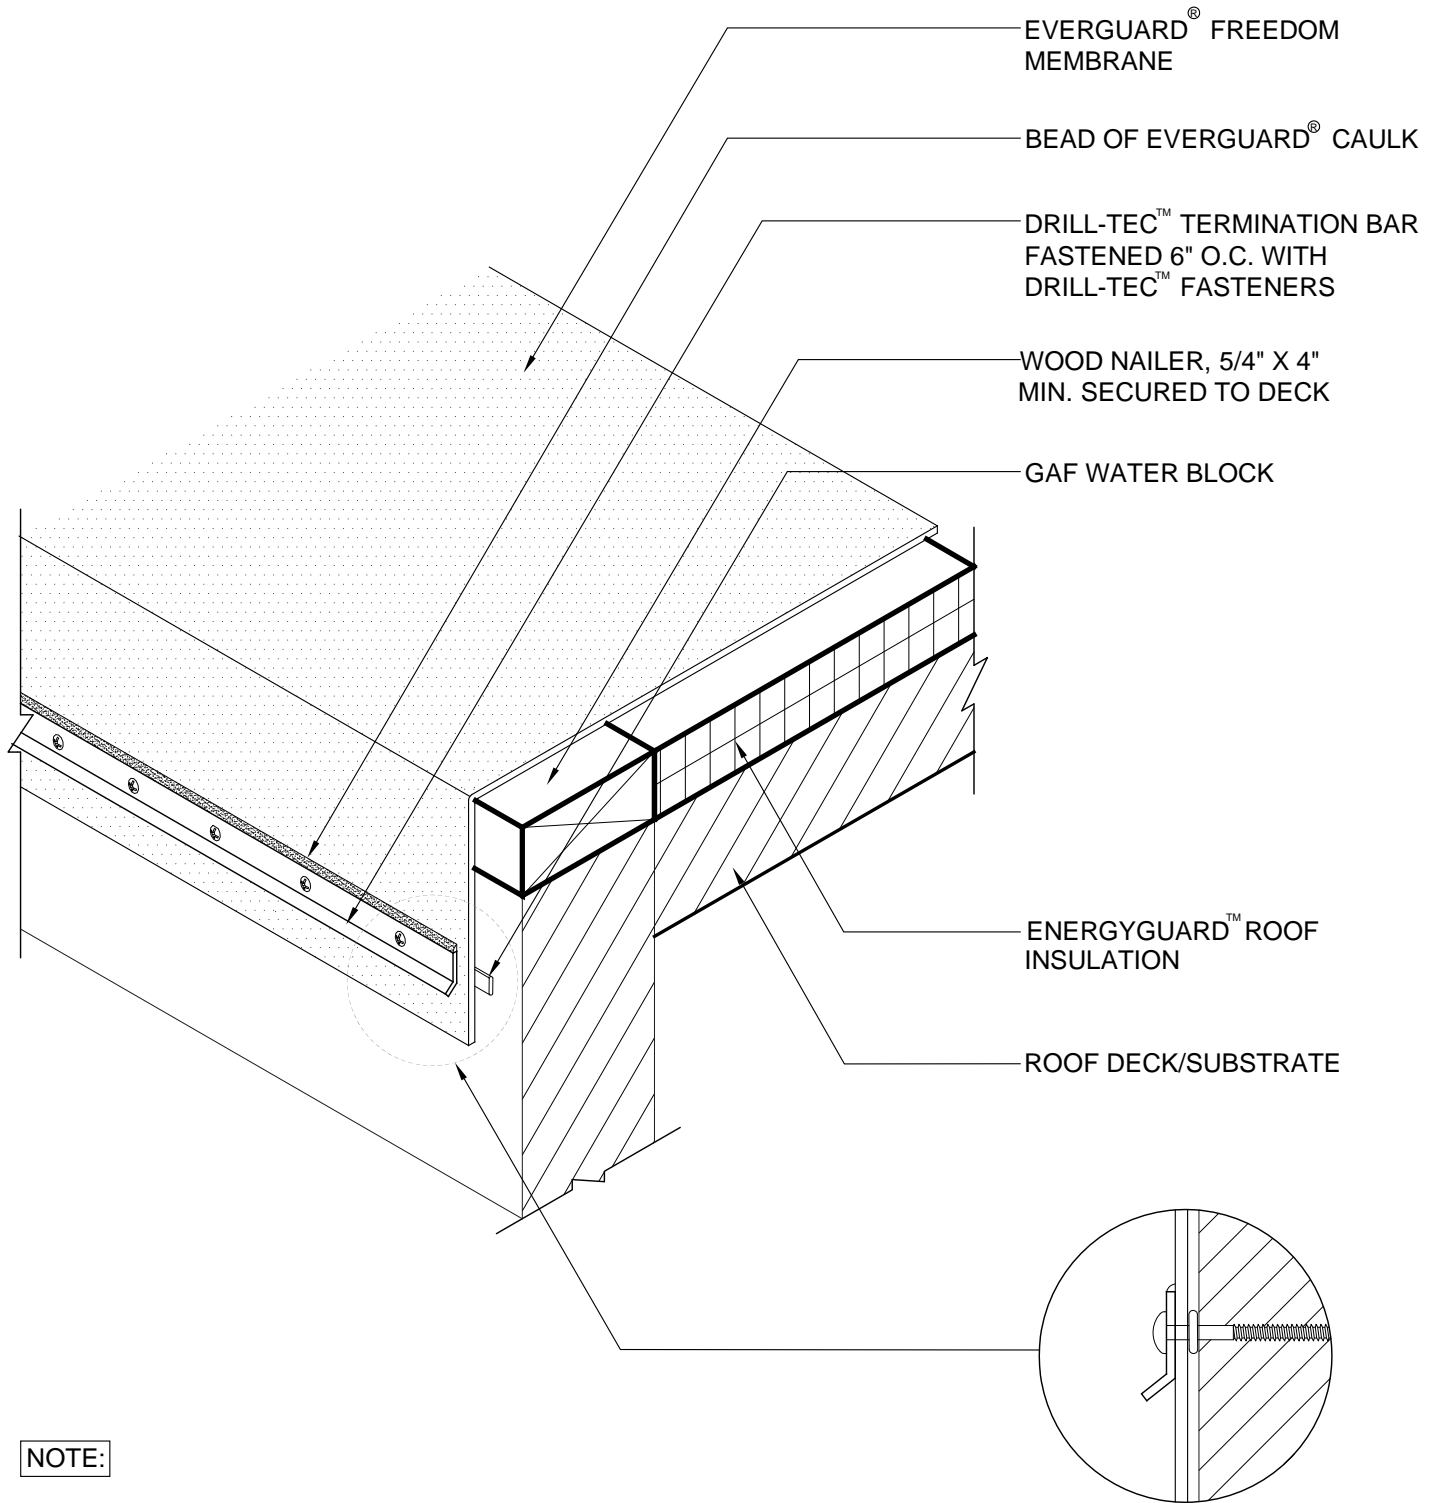

**RAPID SEAM™ MAX 10 YR GUARANTEE**

**NOTE:**

1. MAXIMUM 15 YEAR GUARANTEED HW SYSTEMS ONLY.
2. TERMINATION BAR MUST BE FASTENED 6" O.C. FOR THIS DETAIL.

**EverGuard® Freedom™**  
Self-Adhering Roofing System

ROOF EDGE SERIES

**TERMINATION BAR ROOF EDGE**

RAPID SEAM & HEATWELD

DRAWING #

**208**

SCALE

N.T.S.

SYSTEM