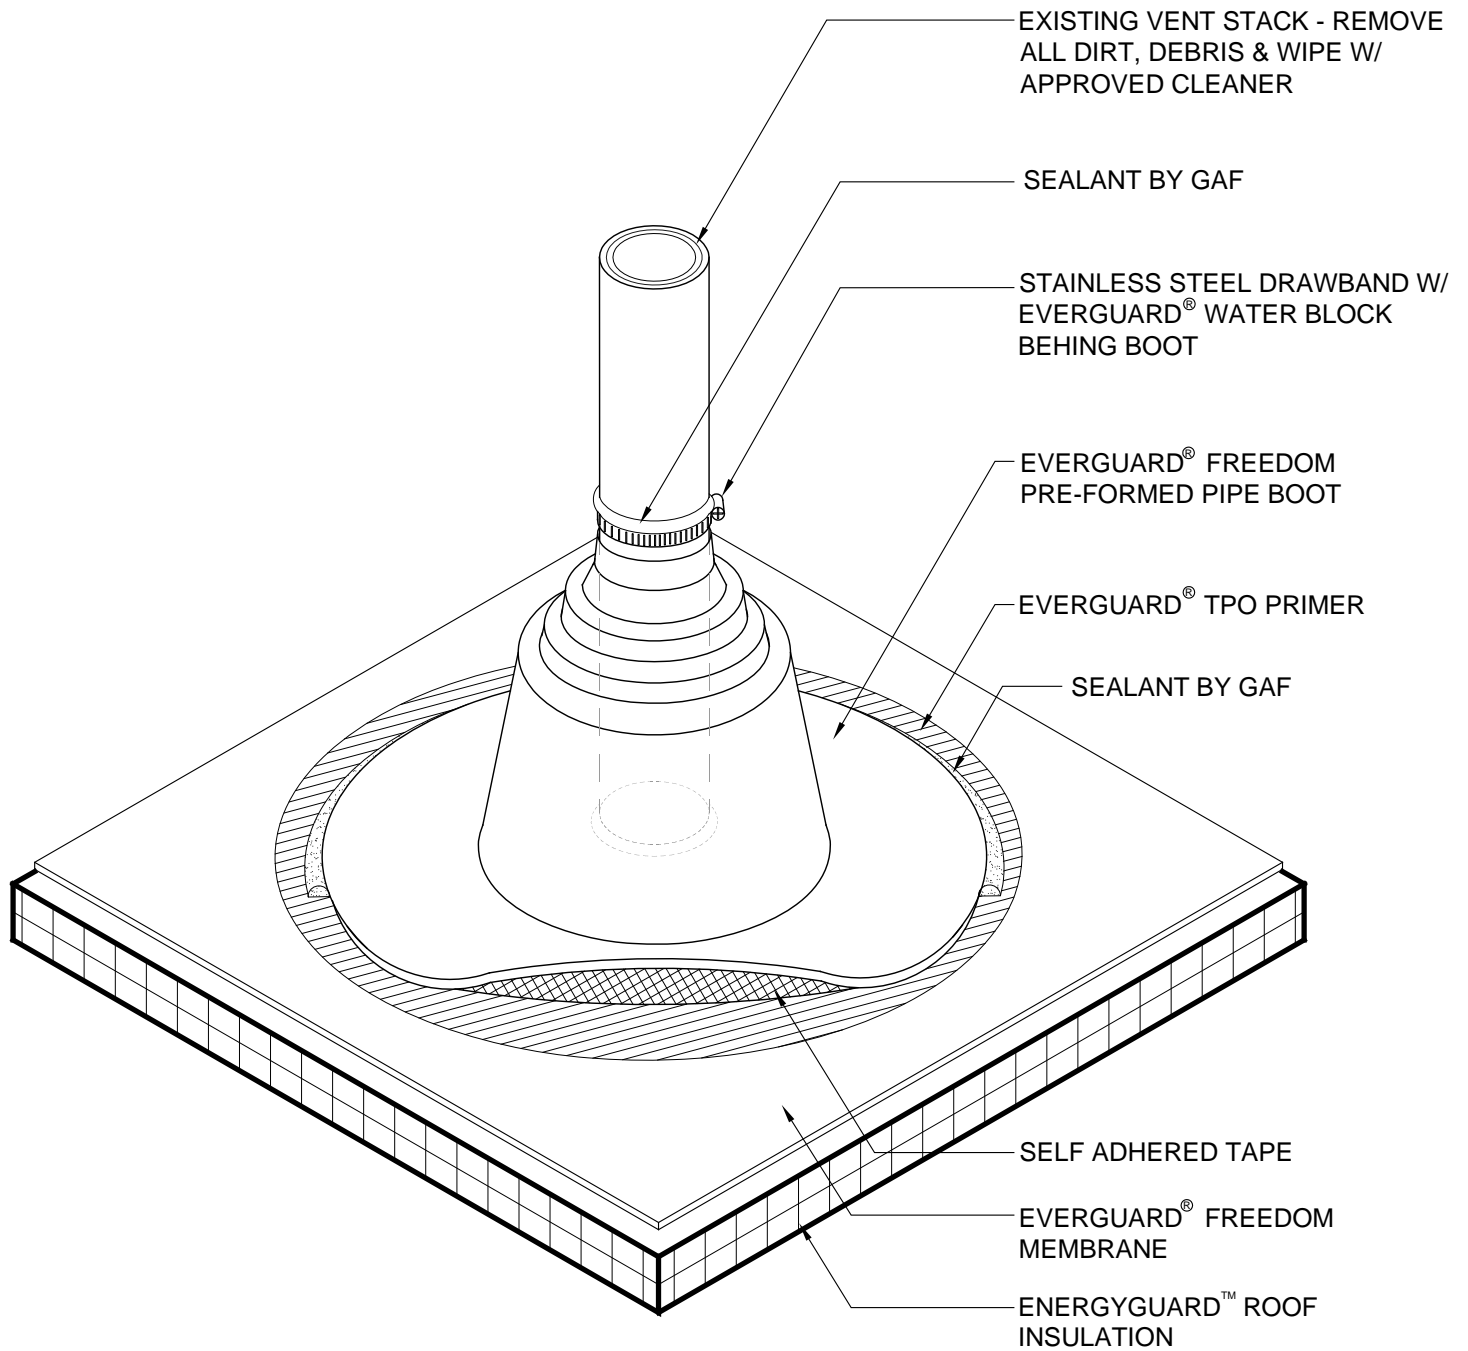

RAPID SEAM™ MAX 10 YR GUARANTEE

NOTE:

1. ADD 4 BASE ATTACHMENTS AT PIPE PENETRATION.
2. BE SURE TO CLEAN DECK SHEET BEFORE ADDING PRIMER.
3. IF FASTENERS ARE IN SEAM AREA OF SELF ADHERED PIPE BOOT THE FREEDOM RAPIDSEAM™ TARGET MUST BE INSTALLED FIRST.

ROOF PENETRATION SERIES

VENT PIPE FLASHING

HEATWELD & RAPIDSEAM

DRAWING #

504

SCALE

N.T.S.

SYSTEM