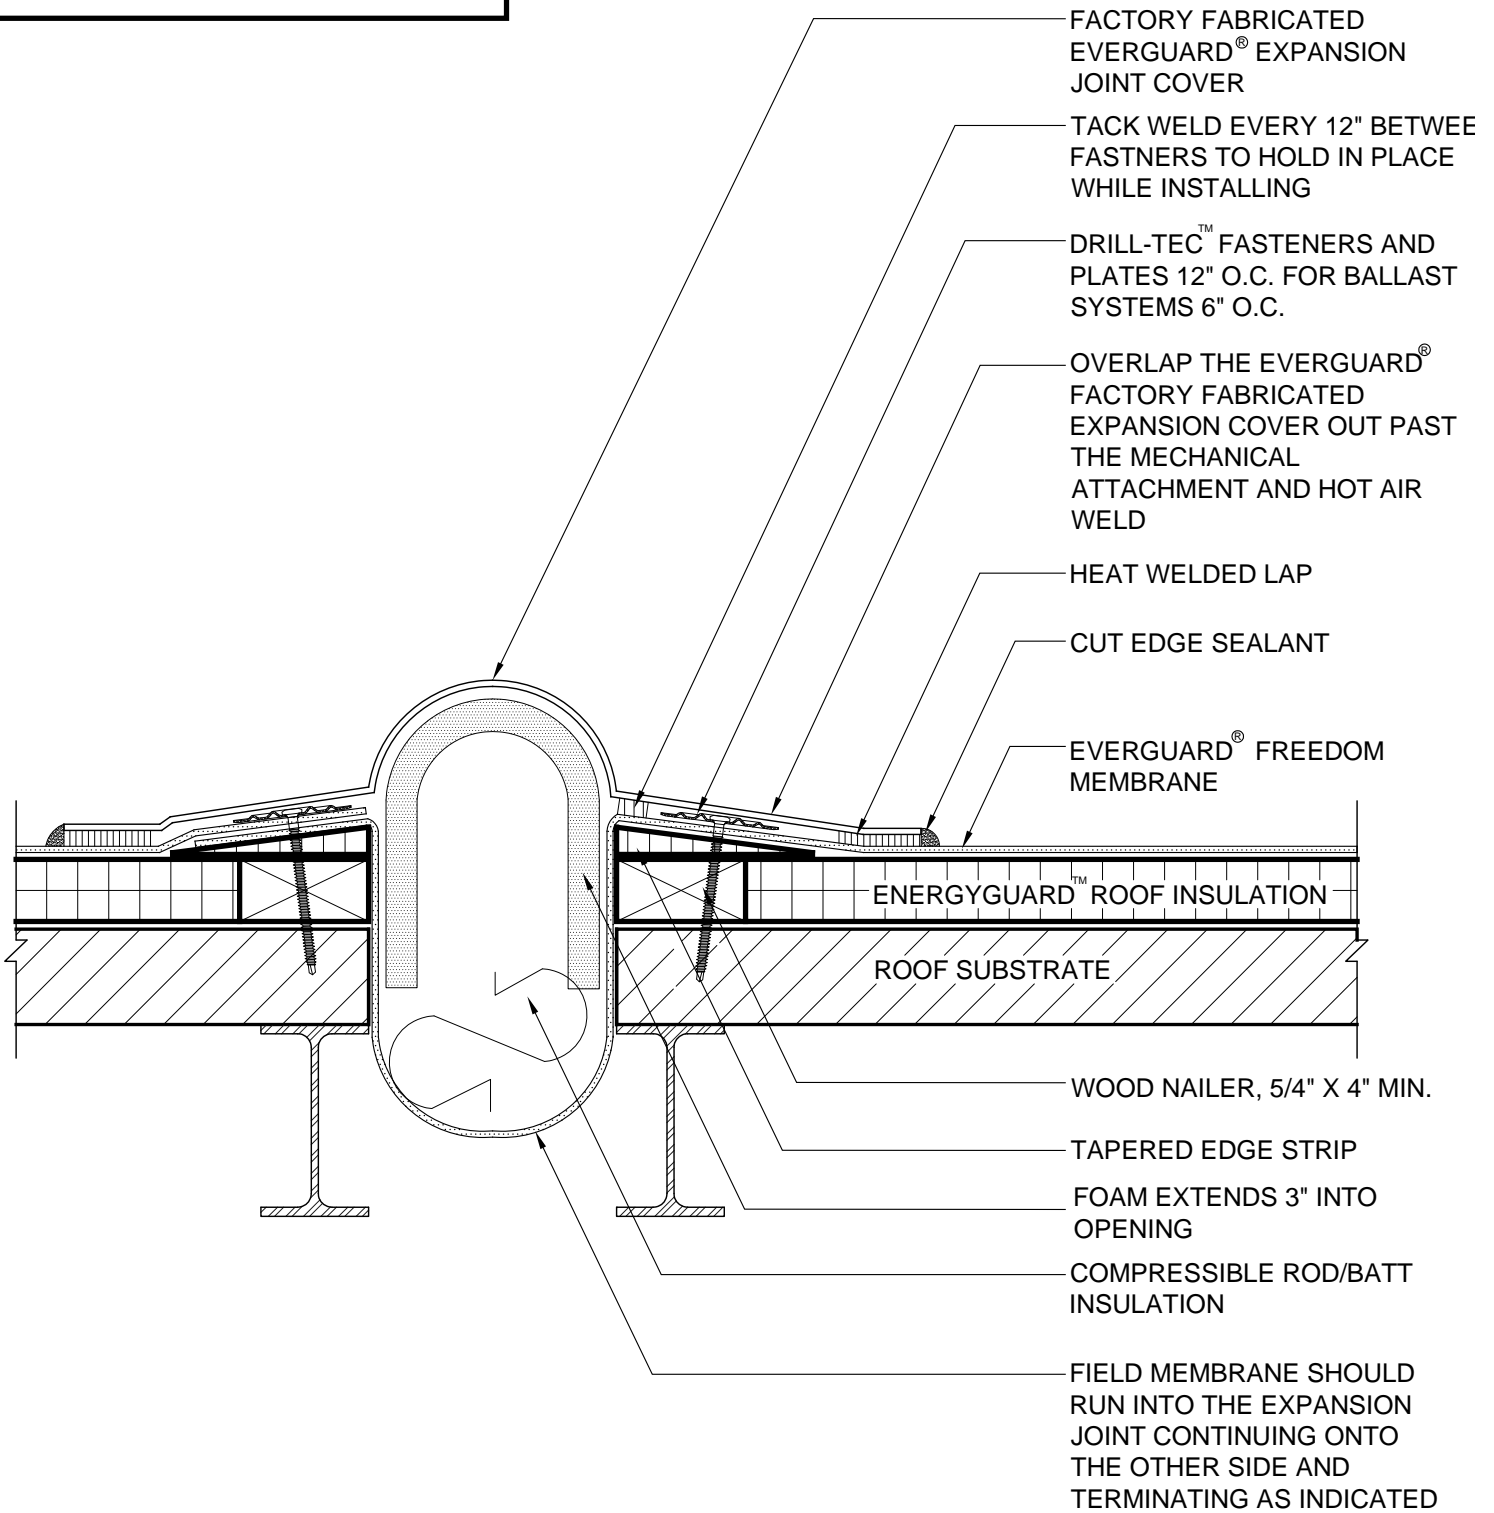

**RAPID SEAM™ MAX 10 YR GUARANTEE**

**NOTE:**

1. APPLY EVERGUARD® TPO CUT EDGE SEALANT TO ALL CUT REINFORCED TPO EDGES (REFER TO DETAIL FD 115).

EverGuard  
**Freedom**  
Self-Adhering Roofing System

EXPANSION JOINT SERIES

**FACTORY FABRICATED EXPANSION JOINT DETAIL- FLAT TYPE**

RAPID SEAM & HEATWELD

DRAWING #  
**401A**

SCALE  
N.T.S.

SYSTEM  
**FD**

ISSUE/ REVISION DATE  
**3-1-10**