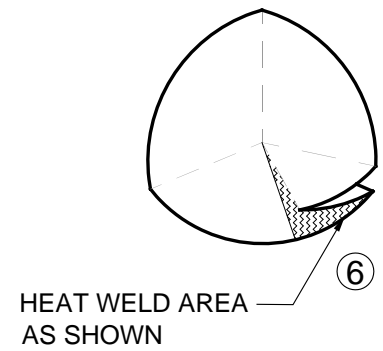

RAPID SEAM™ MAX 10 YR GUARANTEE

**INSIDE CORNER REINFORCEMENT -
FLUTED CORNER DETAIL**

EverGuard® Freedom™
Self-Adhering Roofing System

PARAPET WALL
& CURB SERIES

HEATWELD & RAPIDSEAM

DRAWING #
327E

SCALE
N.T.S.