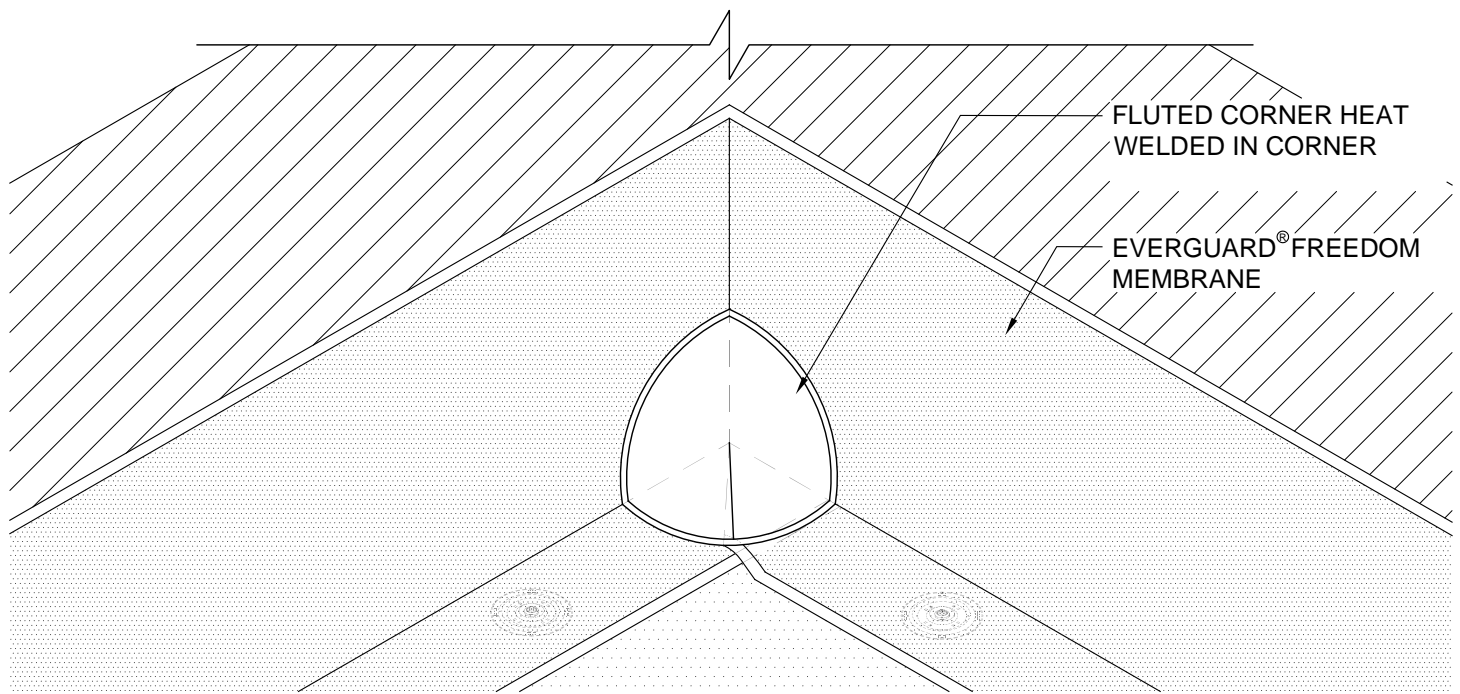

RAPID SEAM™ MAX 10 YR GUARANTEE

**INSIDE CORNER REINFORCEMENT -
FLUTED CORNER DETAIL**

EverGuard® Freedom™
Self-Adhering Roofing System

PARAPET WALL
& CURB SERIES

HEATWELD & RAPIDSEAM

DRAWING #
327E

SCALE
N.T.S.