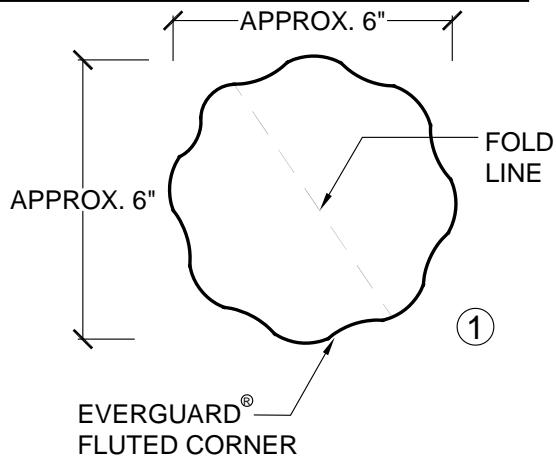

RAPID SEAM™ MAX 10 YR GUARANTEE

**INSIDE CORNER REINFORCEMENT -
FLUTED CORNER DETAIL**

EverGuard® Freedom™
Self-Adhering Roofing System

PARAPET WALL
& CURB SERIES

HEATWELD & RAPIDSEAM

DRAWING #
327E

SCALE
N.T.S.