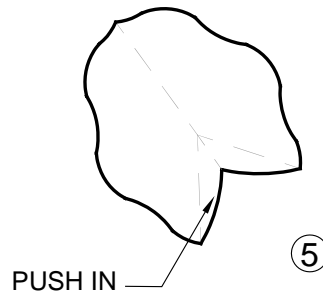

RAPID SEAM™ MAX 10 YR GUARANTEE

**INSIDE CORNER REINFORCEMENT -
FLUTED CORNER DETAIL**

EverGuard® Freedom™
Self-Adhering Roofing System

PARAPET WALL
& CURB SERIES

HEATWELD & RAPIDSEAM

DRAWING #
327E

SCALE
N.T.S.