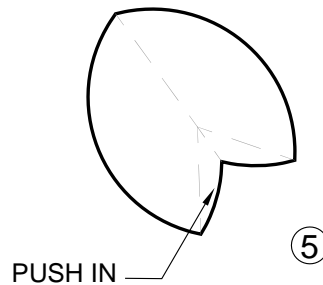

RAPID SEAM™ MAX 10 YR GUARANTEE

CUT A SECTION OF EVERGUARD® FREEDOM MEMBRANE. FOLD ALONG LINE AS INDICATED.

EverGuard® Freedom™
Self-Adhering Roofing System

PARAPET WALL & CURB SERIES

INSIDE CONER REINFORCEMENT - FIELD FABRICATION DETAIL

HEATWELD & RAPIDSEAM

DRAWING #
327D

SCALE
N.T.S.

SYSTEM
FD

ISSUE/ REVISION DATE
3-1-10