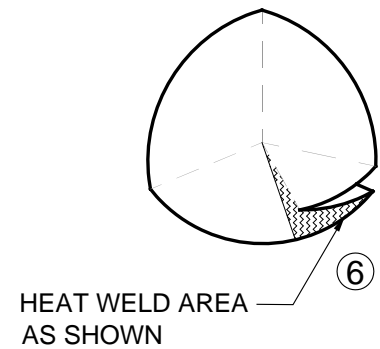

RAPID SEAM™ MAX 10 YR GUARANTEE

CUT A SECTION OF EVERGUARD® FREEDOM MEMBRANE. FOLD ALONG LINE AS INDICATED.

EverGuard® Freedom™
Self-Adhering Roofing System

PARAPET WALL & CURB SERIES

INSIDE CONER REINFORCEMENT - FIELD FABRICATION DETAIL

HEATWELD & RAPIDSEAM

DRAWING #
327D

SCALE
N.T.S.

SYSTEM
FD

ISSUE/ REVISION DATE
3-1-10