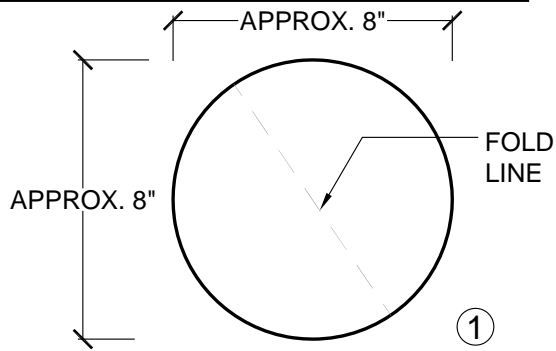

RAPID SEAM™ MAX 10 YR GUARANTEE

CUT A SECTION OF EVERGUARD® FREEDOM MEMBRANE. FOLD ALONG LINE AS INDICATED.

EverGuard® Freedom™
Self-Adhering Roofing System

PARAPET WALL & CURB SERIES

INSIDE CONER REINFORCEMENT - FIELD FABRICATION DETAIL

HEATWELD & RAPIDSEAM

DRAWING #
327D

SCALE
N.T.S.

SYSTEM
FD

ISSUE/ REVISION DATE
3-1-10