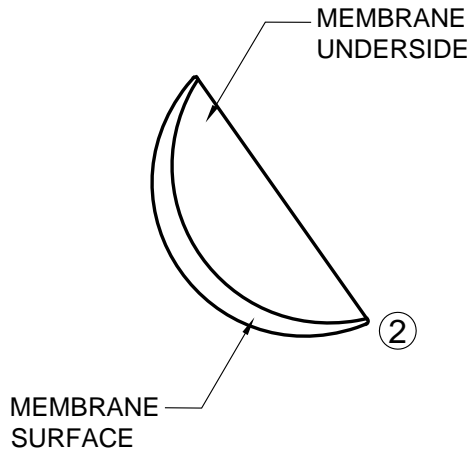

RAPID SEAM™ MAX 10 YR GUARANTEE

CUT A SECTION OF EVERGUARD® FREEDOM MEMBRANE. FOLD ALONG LINE AS INDICATED.

EverGuard® Freedom™
Self-Adhering Roofing System

PARAPET WALL & CURB SERIES

INSIDE CONER REINFORCEMENT - FIELD FABRICATION DETAIL

HEATWELD & RAPIDSEAM

DRAWING #
327D

SCALE
N.T.S.

SYSTEM
FD

ISSUE/ REVISION DATE
3-1-10