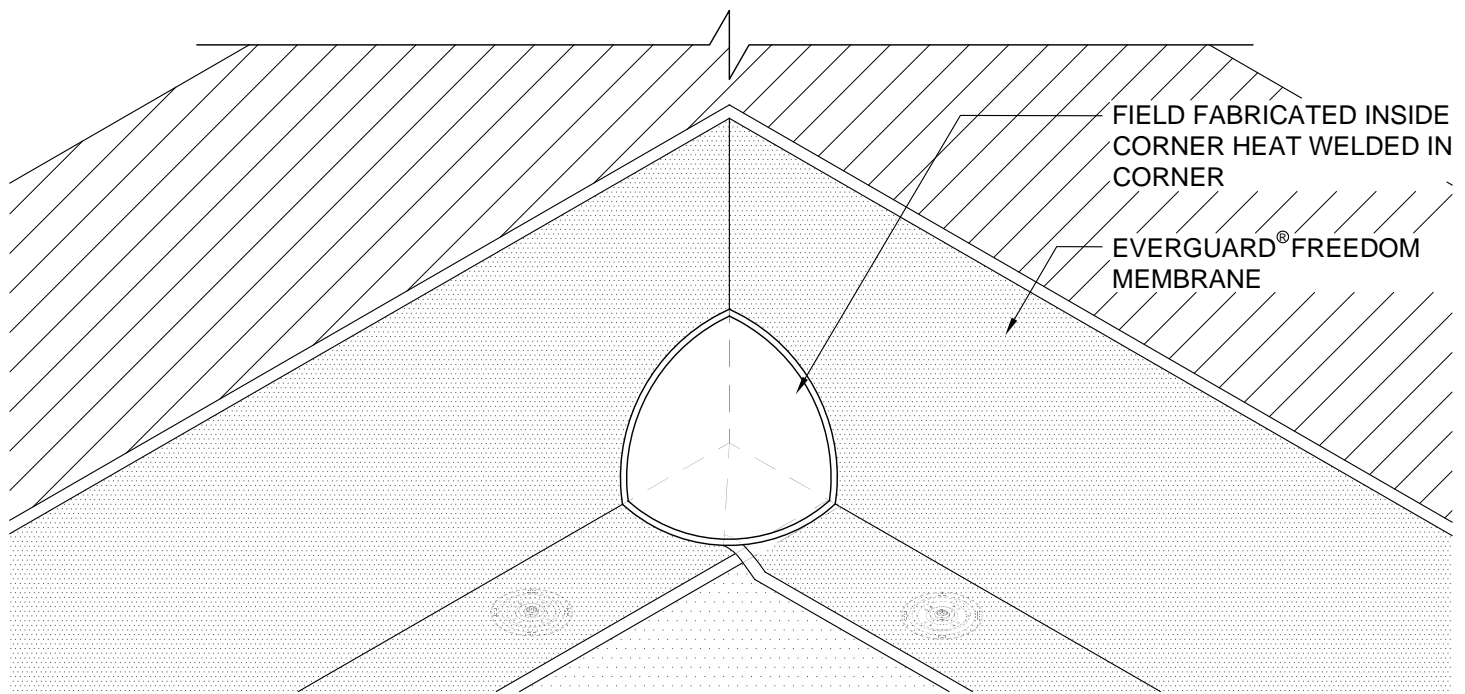

RAPID SEAM™ MAX 10 YR GUARANTEE

CUT A SECTION OF EVERGUARD® FREEDOM MEMBRANE. FOLD ALONG LINE AS INDICATED.

EverGuard® Freedom™
Self-Adhering Roofing System

PARAPET WALL & CURB SERIES

INSIDE CONER REINFORCEMENT - FIELD FABRICATION DETAIL

HEATWELD & RAPIDSEAM

DRAWING #
327D

SCALE
N.T.S.

SYSTEM
FD

ISSUE/ REVISION DATE
3-1-10