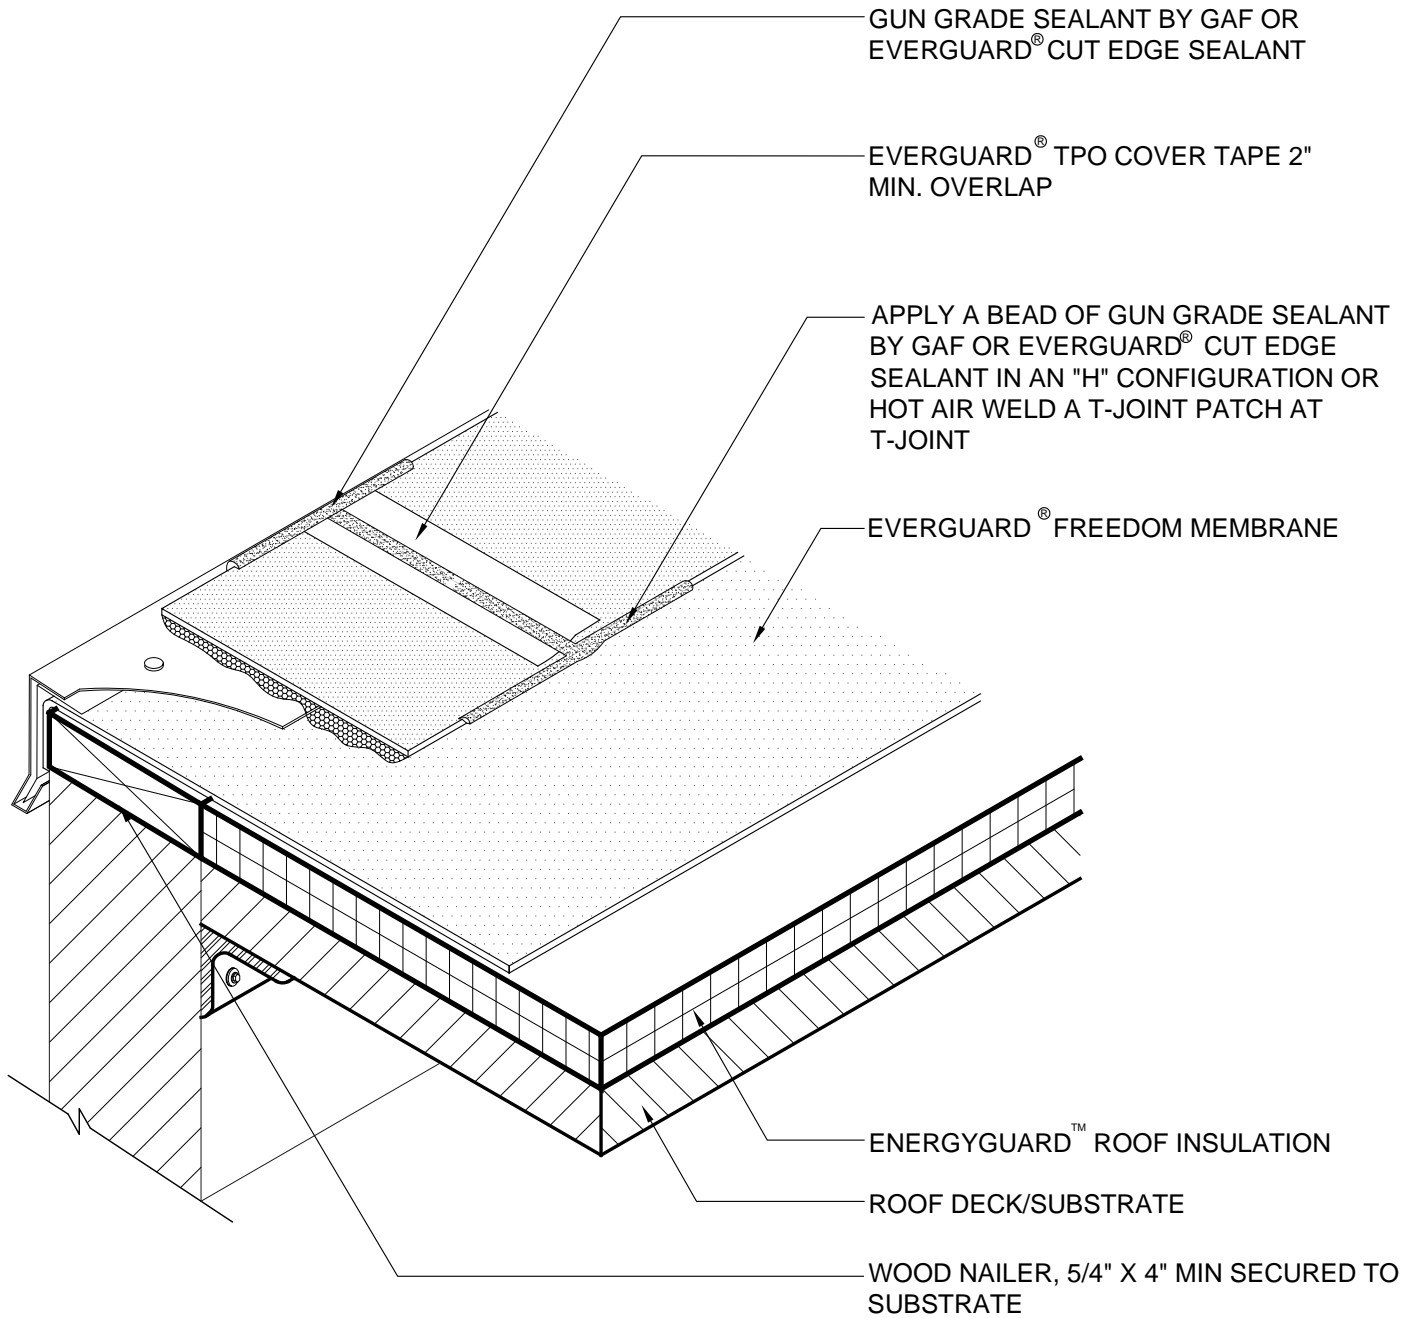

**RAPID SEAM™ MAX 10 YR GUARANTEE**

**NOTE:**

1. WHEN ROOF SLOPE IS GREATER THAN 1 AND 12 IN CLIMATES WITH SNOW AND ICE, REFER TO ALTERNATE EDGE DETAIL.
2. TPO COVER TAPE ONLY TO BE USED WITH TPO MEMBRANE SYSTEMS.
3. WHEN USING GUN GRADE SEALANT, BE SURE TO PRIME AREAS FIRST

ROOF EDGE SERIES

**TPO COVER TAPE OVERLAP AT ROOF EDGE**

RAPIDSEAM ONLY

DRAWING #

215

SCALE

N.T.S.

SYSTEM